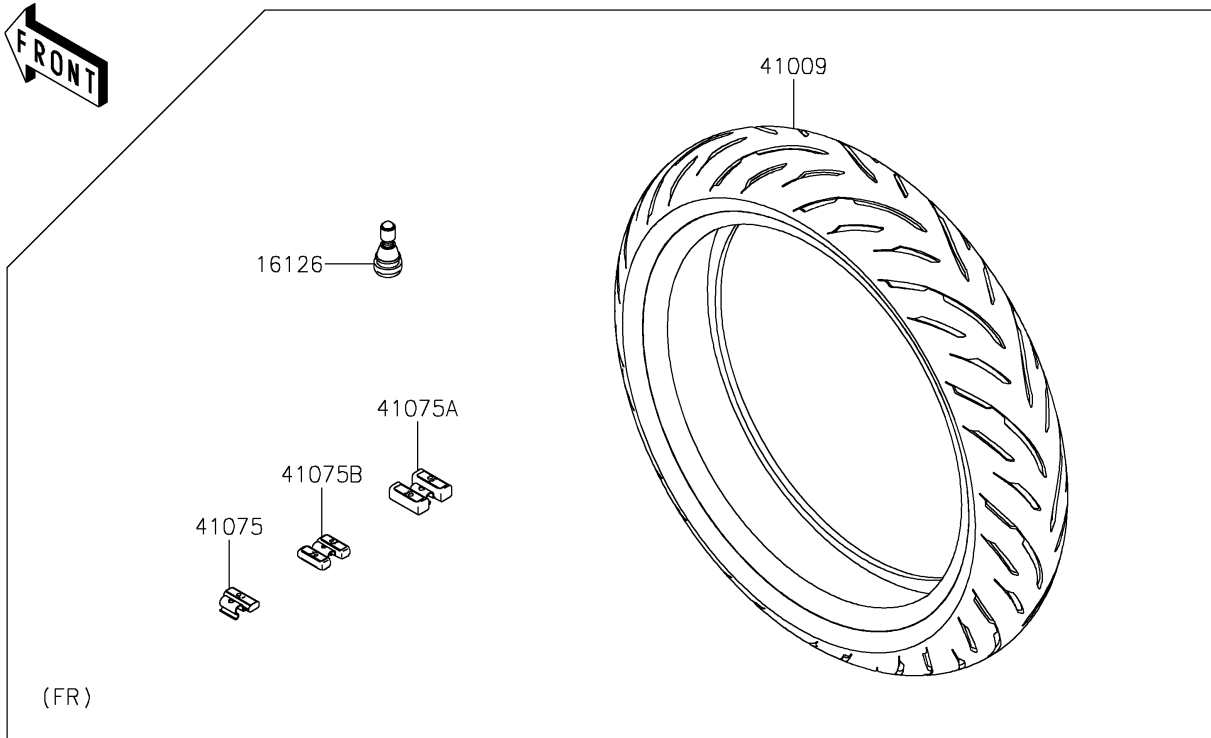

# 2023 Z900RS SE PARTS DIAGRAM

Tires

F2210

### Tires

ITEM NAME	PART NUMBER	QUANTITY
VALVE,TIRE (Ref # 16126)	16126-1140	2
TIRE,FR,120/70ZR17(58W),GPR300 (Ref # 41009)	41009-0753	1
TIRE,RR,180/55ZR17(73W),GPR300 (Ref # 41009A)	41009-0754	1
BALANCER-WHEEL,10G,SILVER (Ref # 41075)	41075-0007	AR
BALANCER-WHEEL,30G,SILVER (Ref # 41075A)	41075-0017	AR
BALANCER-WHEEL,20G,SILVER (Ref # 41075B)	41075-0018	AR