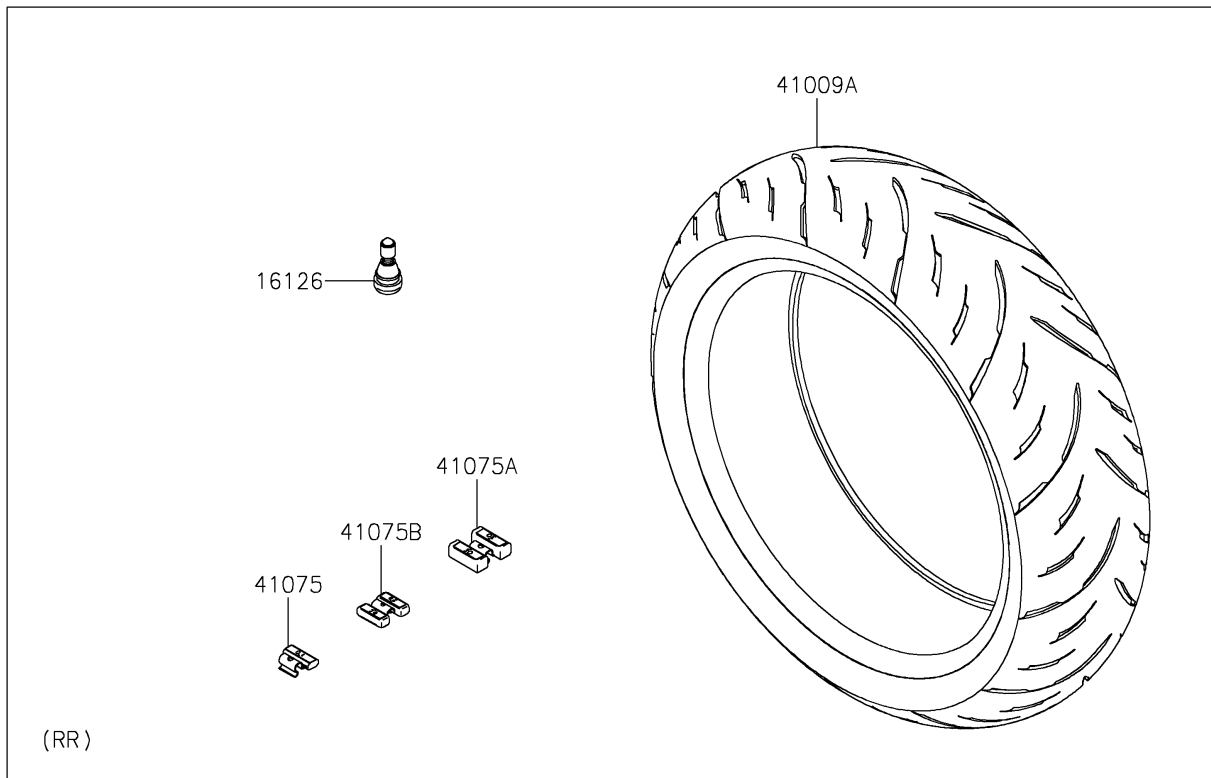

# 2023 Z900RS SE PARTS DIAGRAM

Tires

F2210

## 2023 Z900RS SE PARTS LIST

### Tires

ITEM NAME	PART NUMBER	QUANTITY
VALVE,TIRE (Ref # 16126)	16126-1140	2
TIRE,FR,120/70ZR17(58W),GPR300 (Ref # 41009)	41009-0753	1
TIRE,RR,180/55ZR17(73W),GPR300 (Ref # 41009A)	41009-0754	1
BALANCER-WHEEL,10G,SILVER (Ref # 41075)	41075-0007	AR
BALANCER-WHEEL,30G,SILVER (Ref # 41075A)	41075-0017	AR
BALANCER-WHEEL,20G,SILVER (Ref # 41075B)	41075-0018	AR