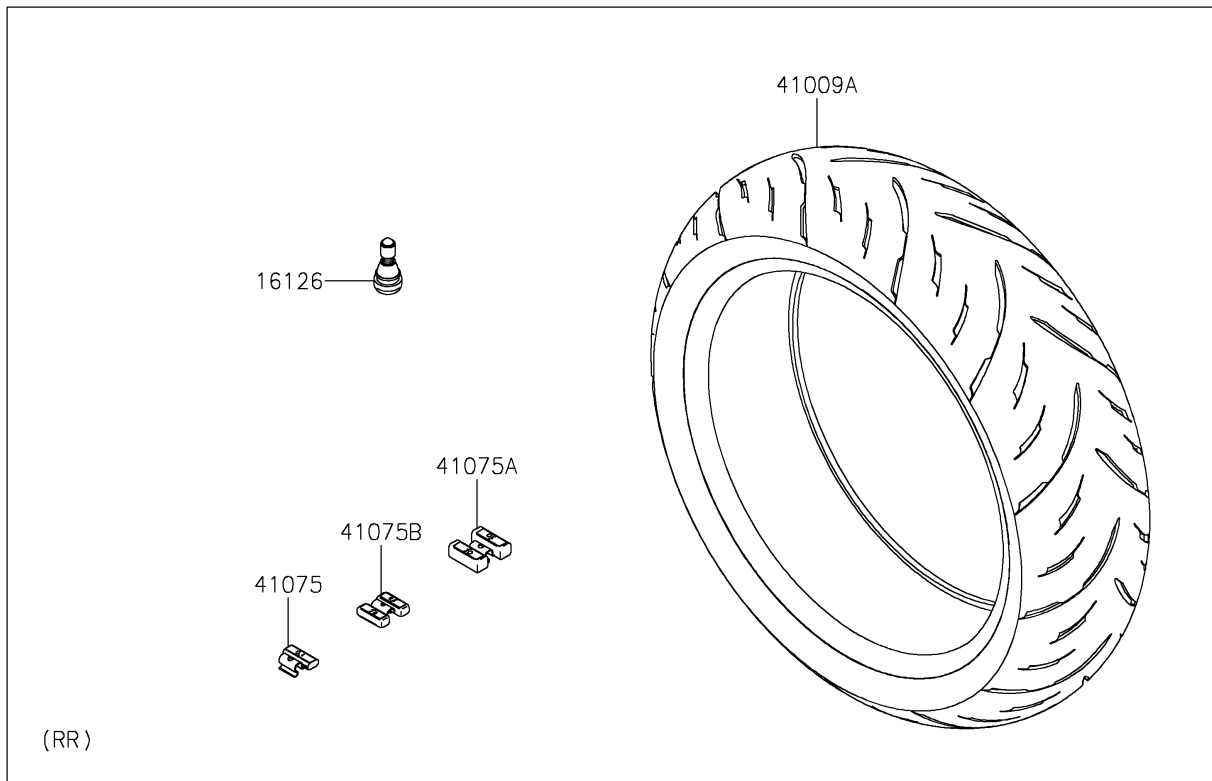

2024 Z900RS SE ABS PARTS DIAGRAM

Tires

F2210

2024 Z900RS SE ABS PARTS LIST

Tires

ITEM NAME	PART NUMBER	QUANTITY
VALVE,TIRE (Ref # 16126)	16126-1140	2
TIRE,FR,120/70ZR17(58W),GPR300 (Ref # 41009)	41009-0753	1
TIRE,RR,180/55ZR17(73W),GPR300 (Ref # 41009A)	41009-0754	1
BALANCER-WHEEL,10G,SILVER (Ref # 41075)	41075-0007	AR
BALANCER-WHEEL,30G,SILVER (Ref # 41075A)	41075-0017	AR
BALANCER-WHEEL,20G,SILVER (Ref # 41075B)	41075-0018	AR