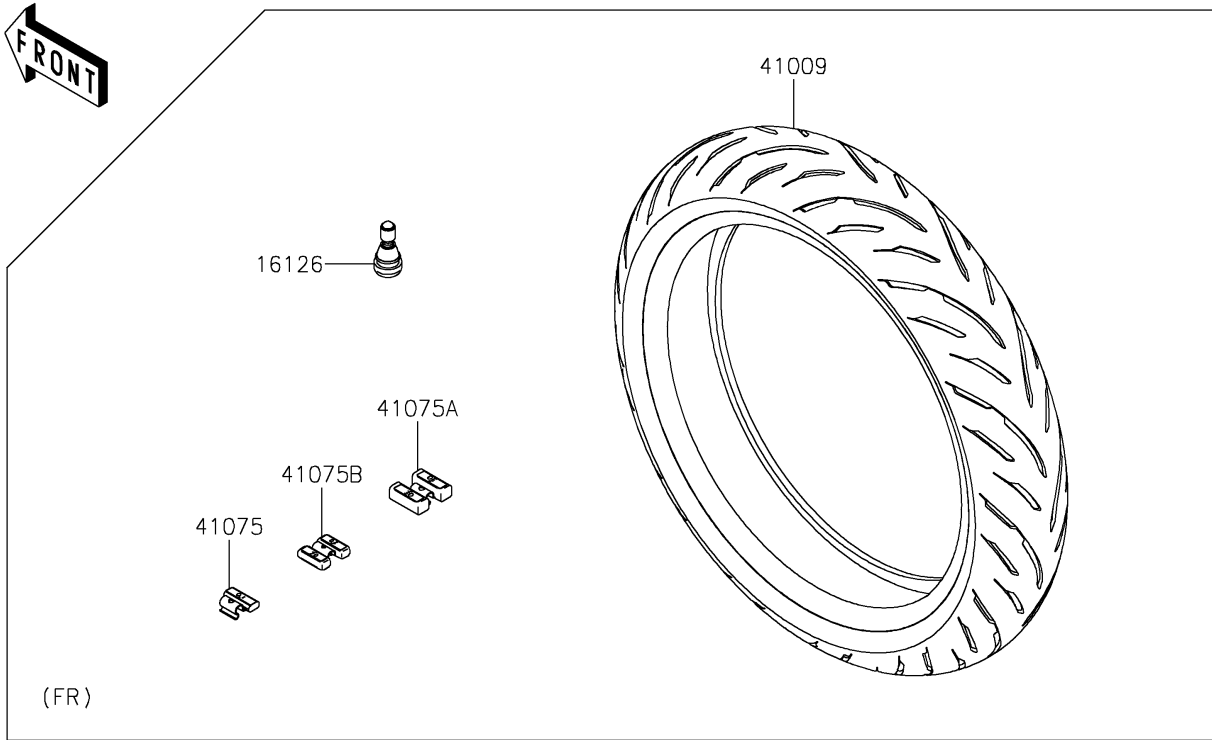

2024 Z900RS SE ABS PARTS DIAGRAM

Tires

F2210

2024 Z900RS SE ABS PARTS LIST

Tires

ITEM NAME	PART NUMBER	QUANTITY
VALVE,TIRE (Ref # 16126)	16126-1140	2
TIRE,FR,120/70ZR17(58W),GPR300 (Ref # 41009)	41009-0753	1
TIRE,RR,180/55ZR17(73W),GPR300 (Ref # 41009A)	41009-0754	1
BALANCER-WHEEL,10G,SILVER (Ref # 41075)	41075-0007	AR
BALANCER-WHEEL,30G,SILVER (Ref # 41075A)	41075-0017	AR
BALANCER-WHEEL,20G,SILVER (Ref # 41075B)	41075-0018	AR