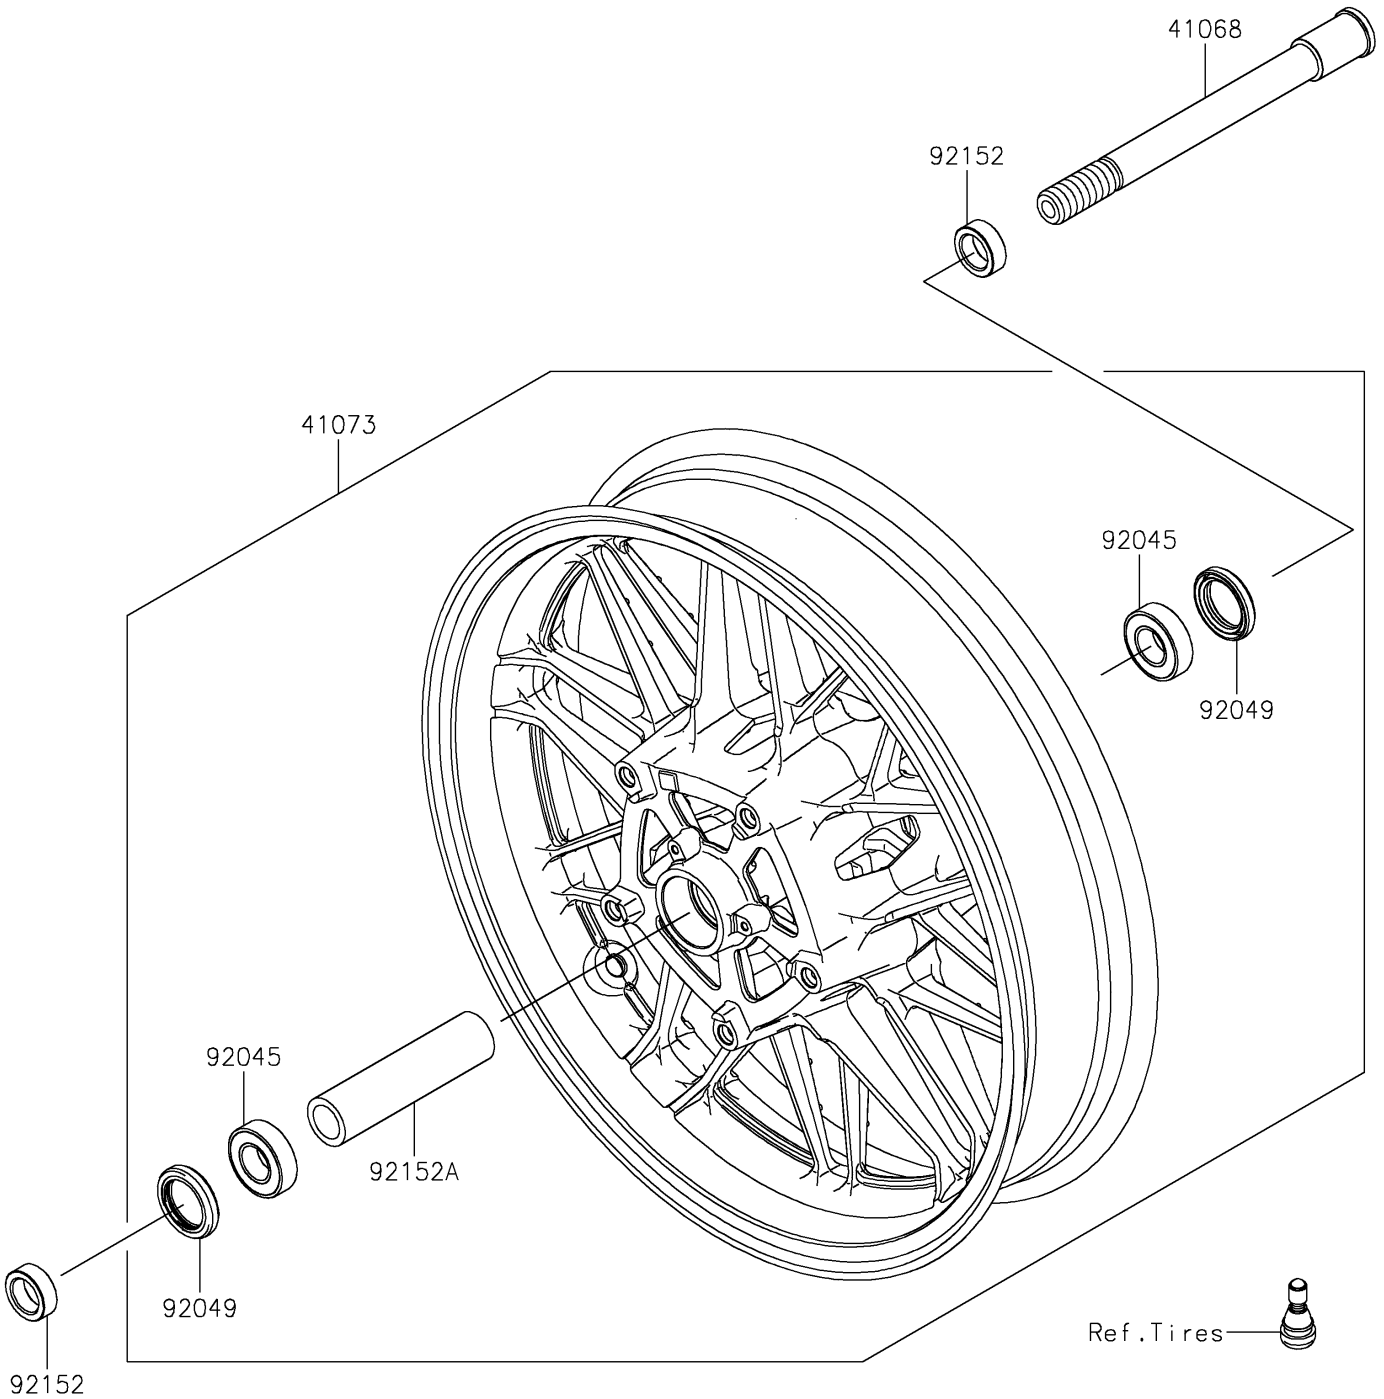

2022 Z900RS SE PARTS DIAGRAM

Front Wheel

F2230

2022 Z900RS SE PARTS LIST

Front Wheel

ITEM NAME	PART NUMBER	QUANTITY
AXLE,FR,20X199 (Ref # 41068)	41068-0618	1
WHEEL-ASSY,FR,GOLD (Ref # 41073)	41073-0722-63J	1
BEARING-BALL,20X42X12 (Ref # 92045)	92045-0820	2
SEAL-OIL,BJN30427-C3 (Ref # 92049)	92049-1057	2
COLLAR,20X30X10.5 (Ref # 92152)	92152-2420	2
COLLAR,20.2X29X115 (Ref # 92152A)	92152-2478	1