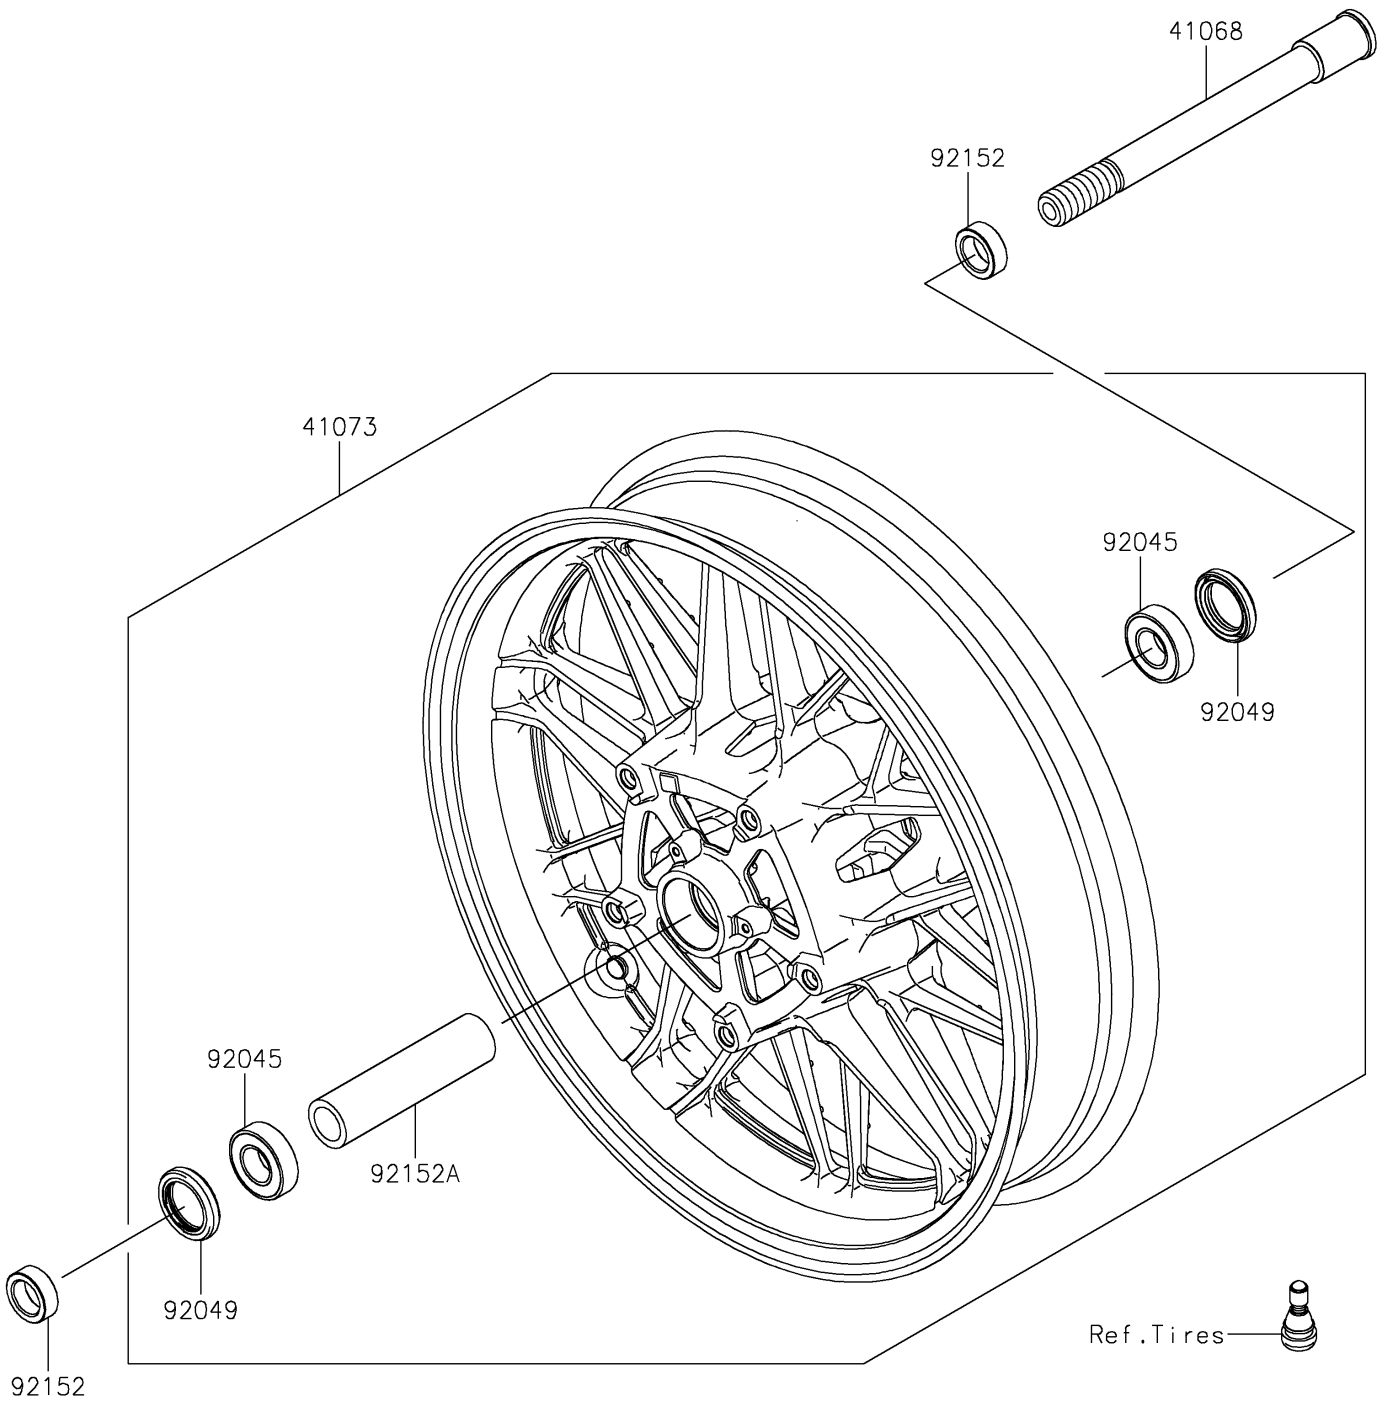

# 2023 Z900RS SE PARTS DIAGRAM

Front Wheel

F2230

## 2023 Z900RS SE PARTS LIST

### Front Wheel

ITEM NAME	PART NUMBER	QUANTITY
AXLE,FR,20X199 (Ref # 41068)	41068-0618	1
WHEEL-ASSY,FR,GOLD (Ref # 41073)	41073-0722-63J	1
BEARING-BALL,20X42X12 (Ref # 92045)	92045-0820	2
SEAL-OIL,BJN30427-C3 (Ref # 92049)	92049-1057	2
COLLAR,20X30X10.5 (Ref # 92152)	92152-2420	2
COLLAR,20.2X29X115 (Ref # 92152A)	92152-2478	1