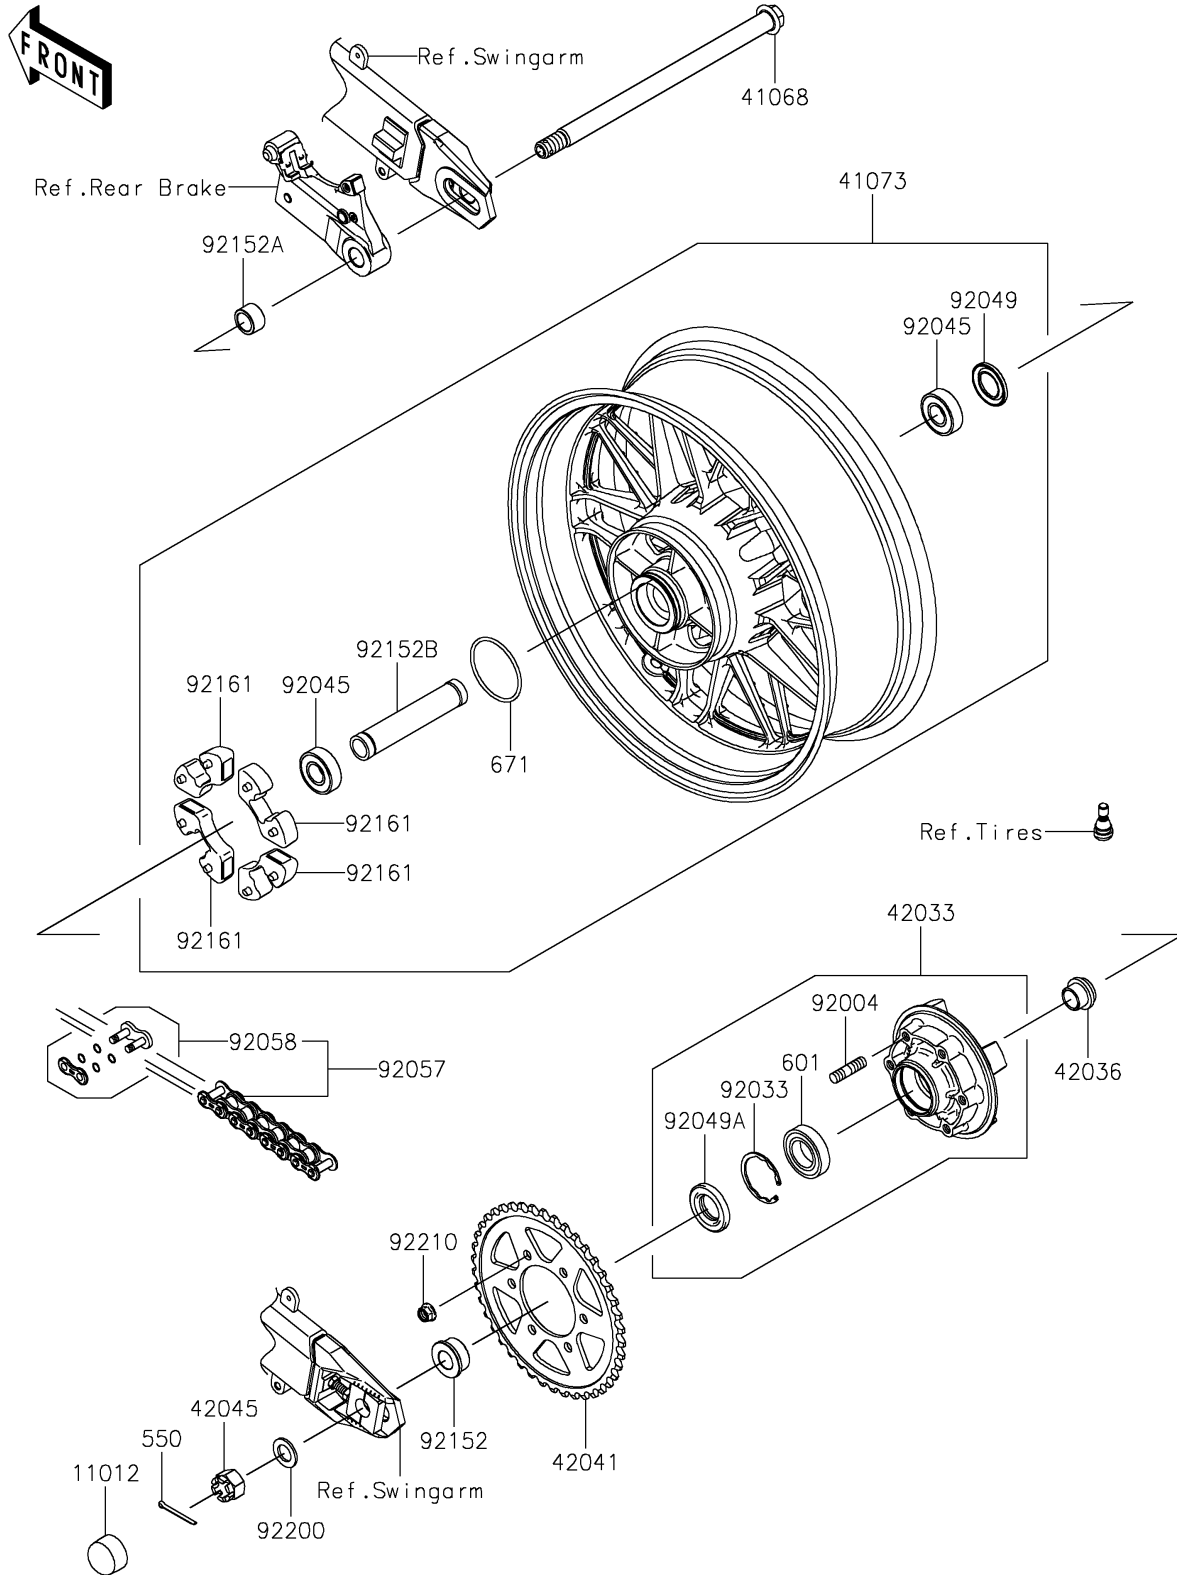

2025 Z900RS SE PARTS DIAGRAM

Rear Wheel/Chain

F2240

2025 Z900RS SE PARTS LIST

Rear Wheel/Chain

ITEM NAME	PART NUMBER	QUANTITY
CAP,AXLE NUT (Ref # 11012)	11012-1590	1
AXLE,RR,18X327.2 (Ref # 41068)	41068-0619	1
WHEEL-ASSY,RR,GOLD (Ref # 41073)	41073-0787-63J	1
COUPLING-ASSY,RR HUB (Ref # 42033)	42033-0028	1
SLEEVE,RR HUB,L=23 (Ref # 42036)	42036-1251	1
SPROCKET-HUB,42T (Ref # 42041)	42041-0163	1
NUT,CASTLE,18MM (Ref # 42045)	42045-018	1
STUD,10X19 (Ref # 92004)	92004-0028	6
RING-SNAP,52MM (Ref # 92033)	92033-1043	1
BEARING-BALL,20X47X14 (Ref # 92045)	92045-0821	2
SEAL-OIL,BJN28475 (Ref # 92049)	92049-1056	1
SEAL-OIL (Ref # 92049A)	92049-1287	1
CHAIN,DRIVE,EK525RMX3/3D,114L (Ref # 92057)	92057-0672	1
JOINT-CHAIN (Ref # 92058)	92058-0041	1
COLLAR,RR AXLE,LH,L=18 (Ref # 92152)	92152-0118	1
COLLAR,RR AXLE,RH,L=16.4 (Ref # 92152A)	92152-0559	1
COLLAR,20.2X27.2X141.9 (Ref # 92152B)	92152-2551	1
DAMPER,SHOCK,RR HUB (Ref # 92161)	92161-0342	4
WASHER,19X32X2.6 (Ref # 92200)	92200-1489	1
NUT,LOCK,FLANGED,10MM (Ref # 92210)	92210-0276	6
PIN-COTTER,4.0X40 (Ref # 550)	550AA4040	1
BEARING-BALL (Ref # 601)	601B6205UU	1
O RING,60MM (Ref # 671)	671B2560	1