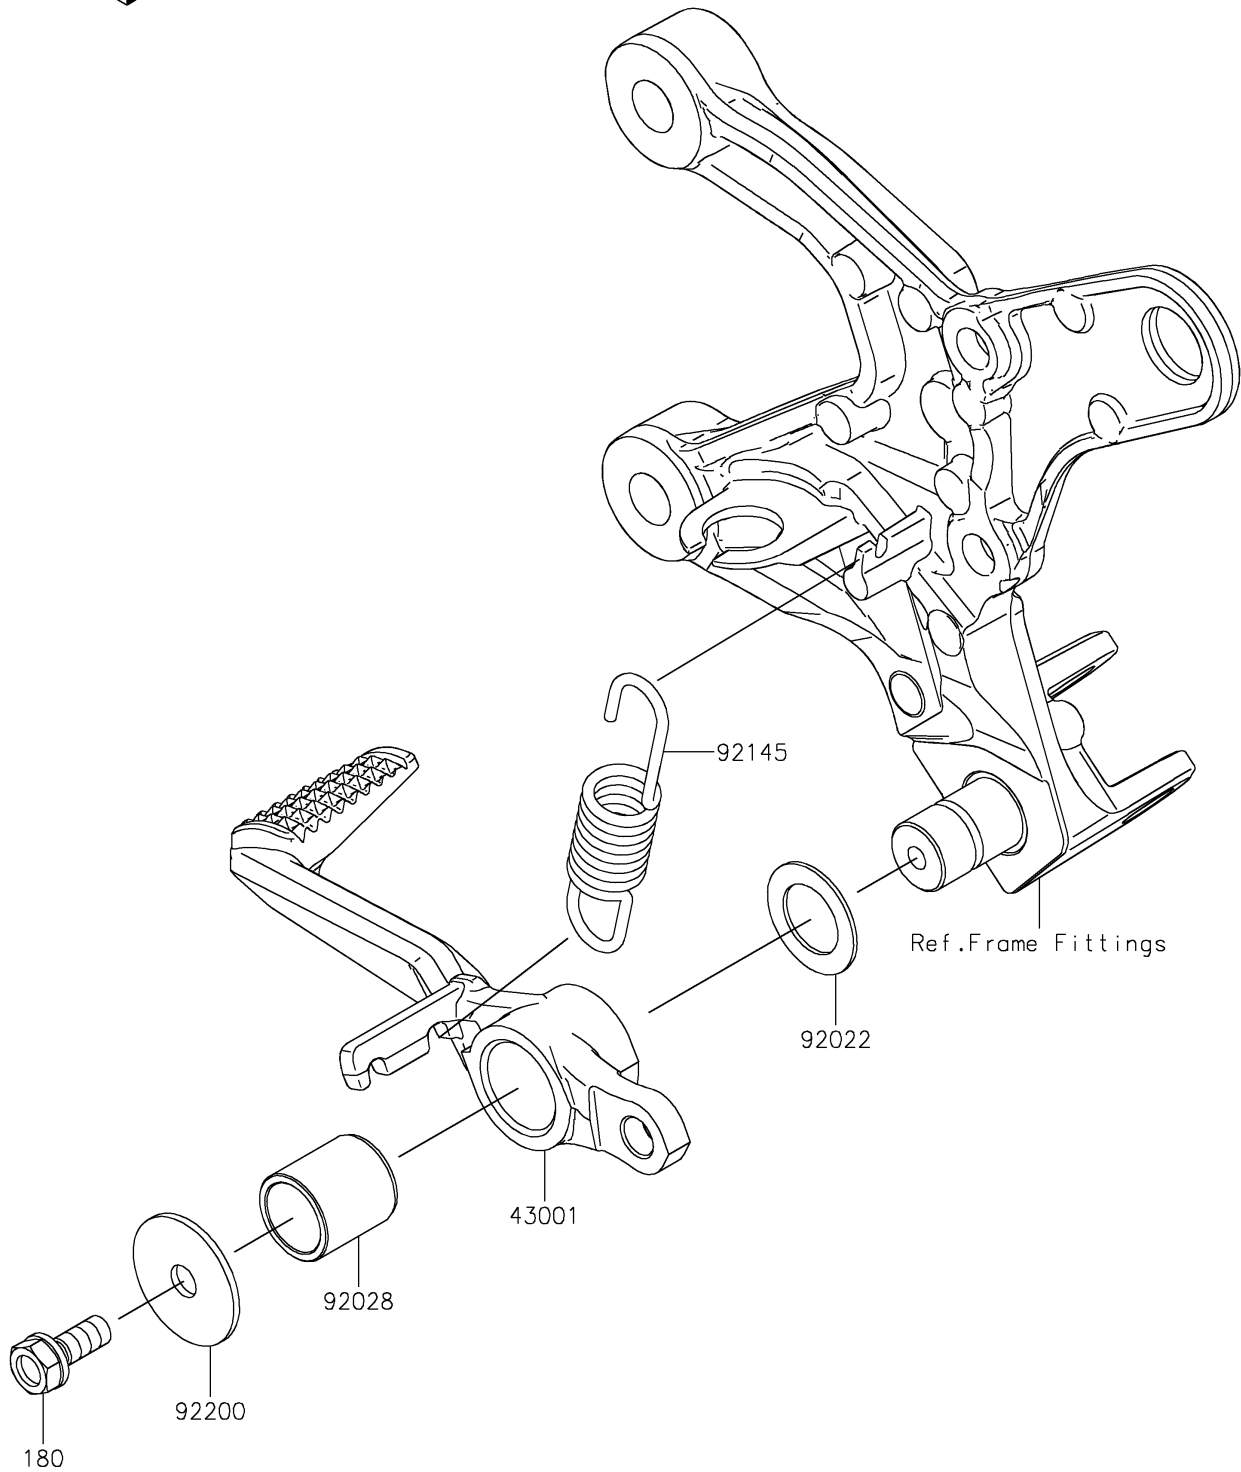

2022 Z900RS SE PARTS DIAGRAM

Brake Pedal/Torque Link

F2260

2022 Z900RS SE PARTS LIST

Brake Pedal/Torque Link

ITEM NAME	PART NUMBER	QUANTITY
LEVER-BRAKE (Ref # 43001)	43001-0760	1
WASHER,15.3X24X1 (Ref # 92022)	92022-326	1
BUSHING,BRAKE PEDAL (Ref # 92028)	92028-1282	1
SPRING,BRAKE PEDAL RETURN (Ref # 92145)	92145-0100	1
WASHER,7X28X1.6 (Ref # 92200)	92200-0279	1
BOLT-UPSET-WS,6X16 (Ref # 180)	180BA0616	1