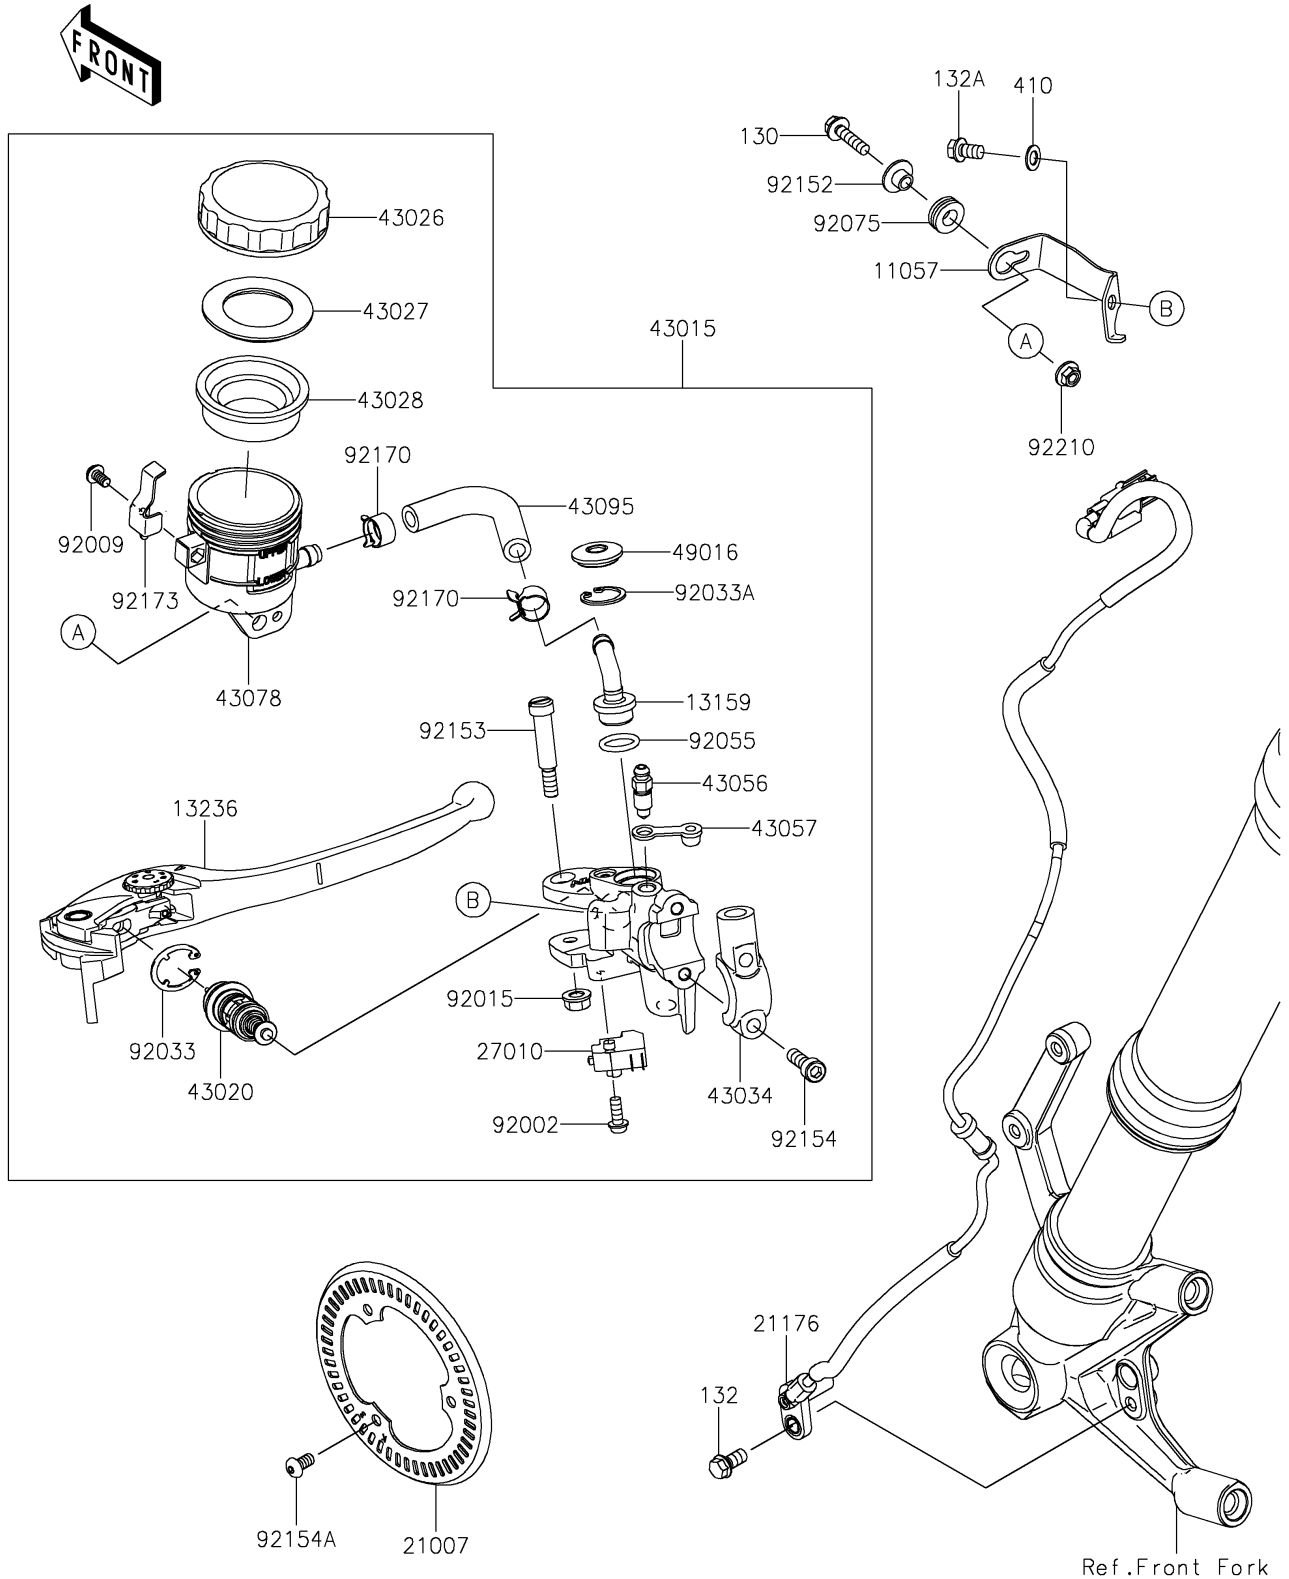

2022 Z900RS SE PARTS DIAGRAM

Front Master Cylinder

F2291

2022 Z900RS SE PARTS LIST

Front Master Cylinder

ITEM NAME	PART NUMBER	QUANTITY
BRACKET,RESERVOIR TANK (Ref # 11057)	11057-1345	1
CONNECTOR (Ref # 13159)	13159-1061	1
LEVER-COMP,FRONT BRAKE (Ref # 13236)	13236-0139	1
ROTOR,FR SENSOR (Ref # 21007)	21007-0672	1
SENSOR,SPEED,FR (Ref # 21176)	21176-1135	1
SWITCH,BRAKE (Ref # 27010)	27010-0762	1
CYLINDER-ASSY-MASTER,FR (Ref # 43015)	43015-0786	1
PISTON-COMP-BRAKE (Ref # 43020)	43020-0028	1
CAP-BRAKE (Ref # 43026)	43026-1051	1
PLATE-DIAPHRAGM (Ref # 43027)	43027-1051	1
DIAPHRAGM,MASTER CYLINDER (Ref # 43028)	43028-1057	1
HOLDER-BRAKE,MASTER CYLINDER (Ref # 43034)	43034-0057	1
BREATHER-BRAKE (Ref # 43056)	43056-1056	1
CAP-BREATHER (Ref # 43057)	43057-1001	1
RESERVOIR (Ref # 43078)	43078-0591	1
HOSE-BRAKE (Ref # 43095)	43095-1486	1
COVER-SEAL (Ref # 49016)	49016-1147	1
BOLT,SCREW,4X12 (Ref # 92002)	92002-1323	1
SCREW (Ref # 92009)	92009-1570	1
NUT,FLANGED,6MM (Ref # 92015)	92015-1528	1
RING-SNAP (Ref # 92033)	92033-0034	1
RING-SNAP,20.5MM (Ref # 92033A)	92033-1186	1
RING-O,14.8X2.4 (Ref # 92055)	92055-0741	1
DAMPER (Ref # 92075)	92075-161	1
COLLAR (Ref # 92152)	92152-0017	1
BOLT,LEVER (Ref # 92153)	92153-0868	1
BOLT,SOCKET,6X22 (Ref # 92154)	92154-1271	2
BOLT,SOCKET,5X10 (Ref # 92154A)	92154-1292	3
CLAMP,HOSE (Ref # 92170)	92170-1091	2

2022 Z900RS SE PARTS LIST

Front Master Cylinder

ITEM NAME	PART NUMBER	QUANTITY
CLAMP (Ref # 92173)	92173-1790	1
NUT,FLANGED,5MM (Ref # 92210)	92210-0007	1
BOLT-FLANGED,5X20 (Ref # 130)	130BB0520	1
BOLT-FLANGED-SMALL,6X12 (Ref # 132)	132BA0612	1
BOLT-FLANGED-SMALL,6X10 (Ref # 132A)	132BB0610	1
WASHER-PLAIN-SMALL,6MM (Ref # 410)	410AB0600	1