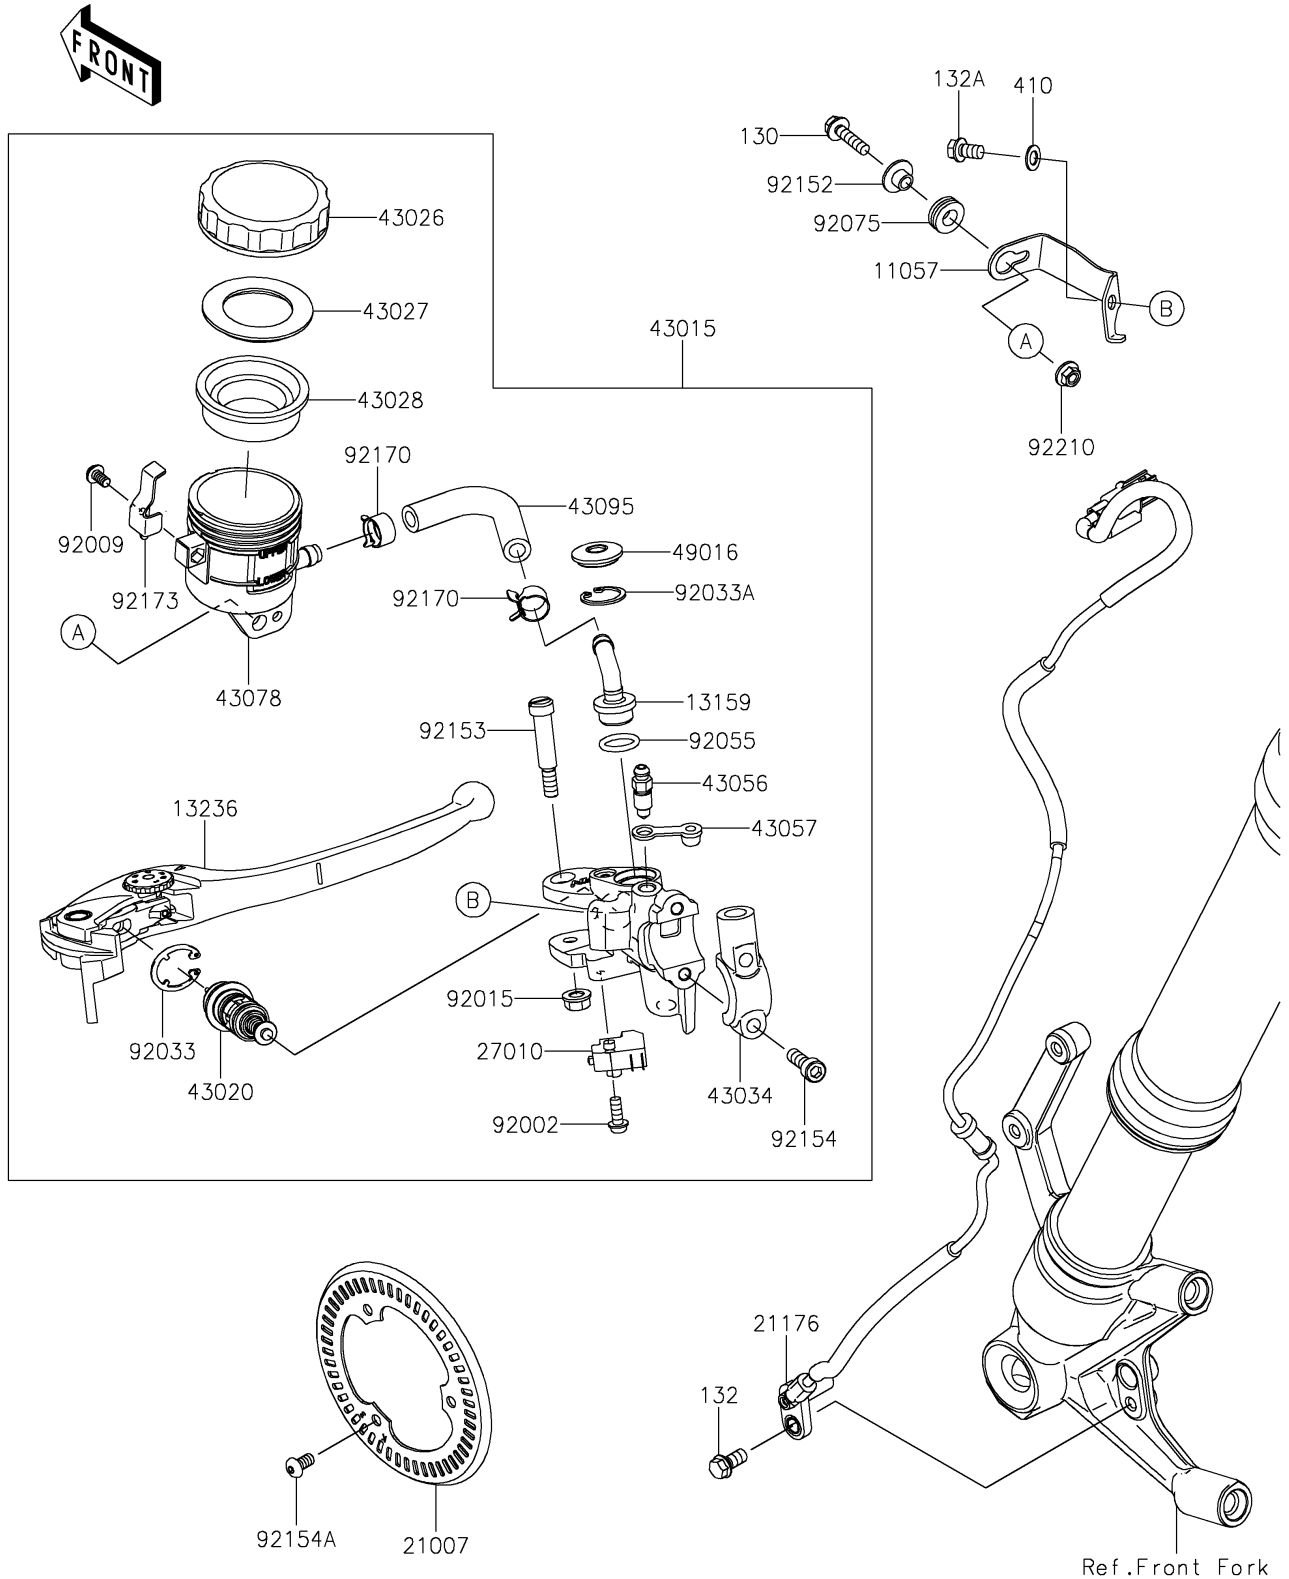

2022 Z900RS SE PARTS DIAGRAM

Front Master Cylinder

F2291

2022 Z900RS SE PARTS LIST

Front Master Cylinder

ITEM NAME	PART NUMBER	QUANTITY
-----------	-------------	----------