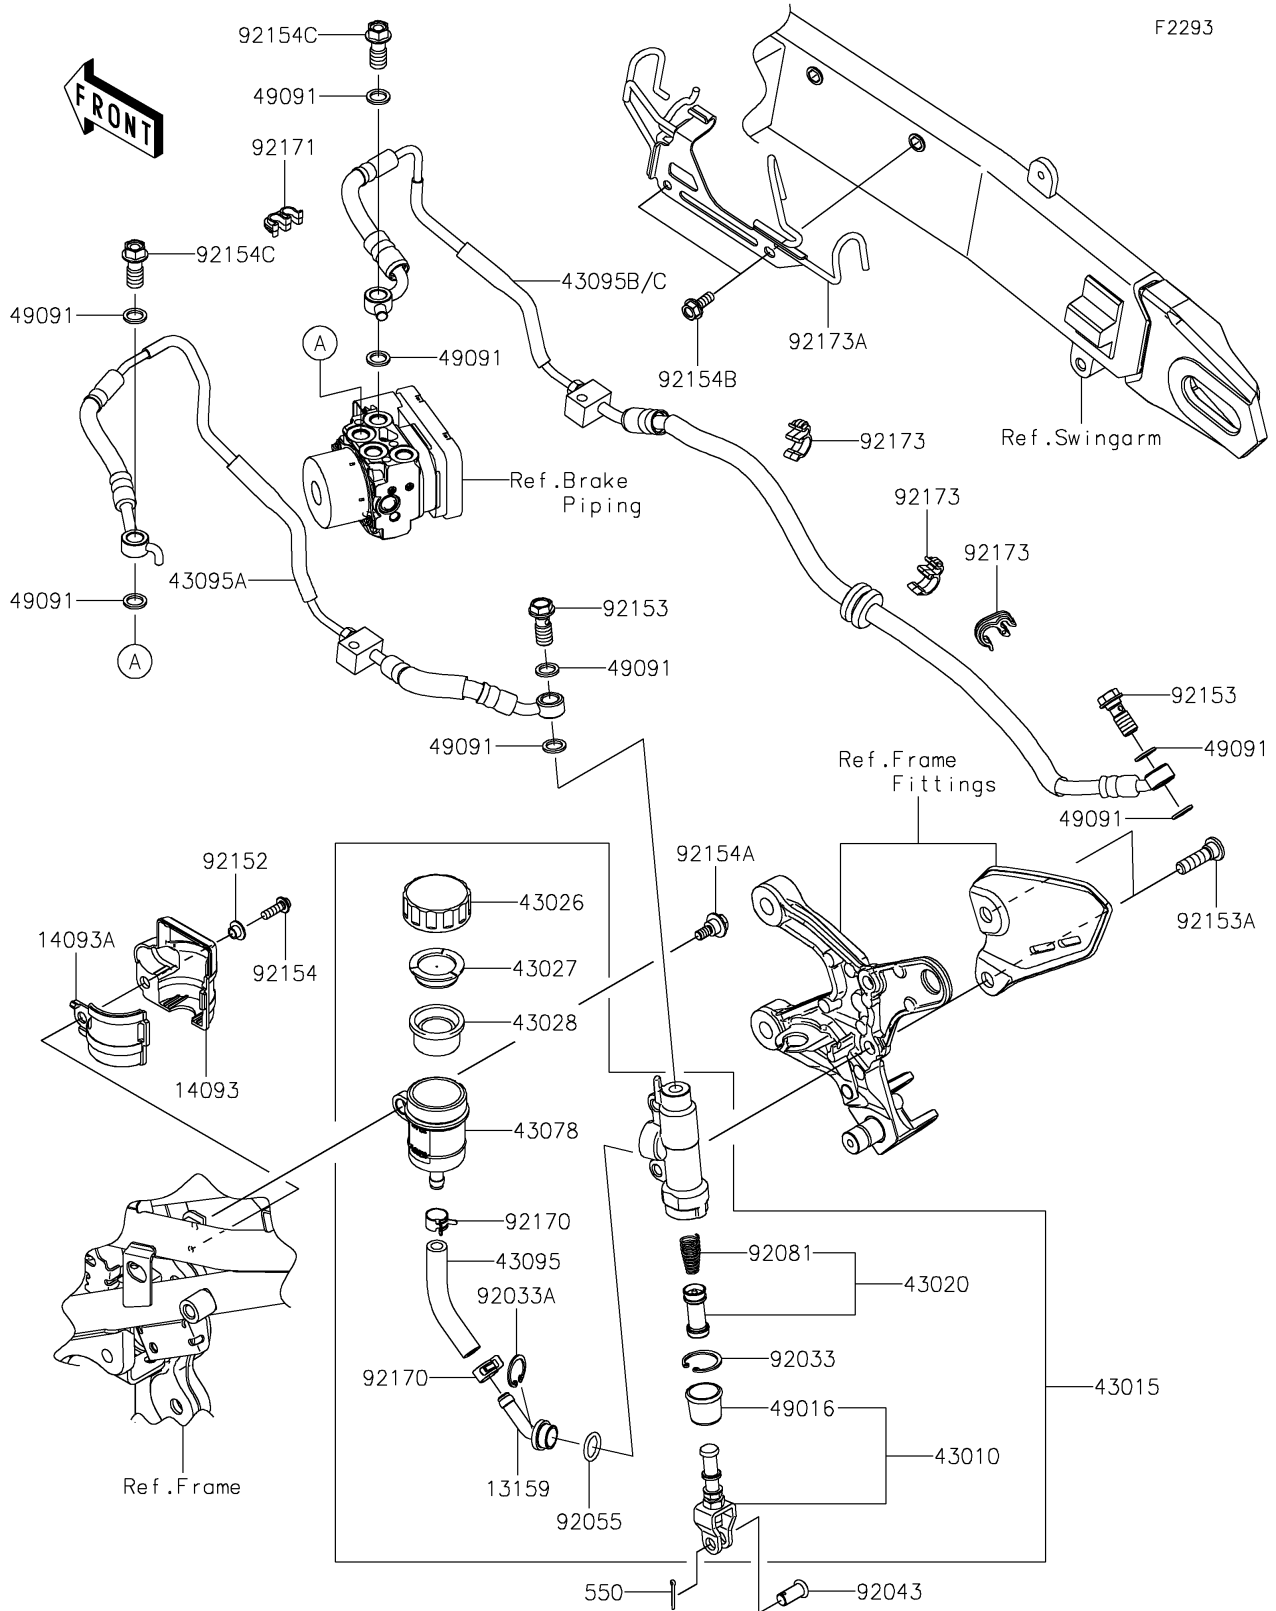

2022 Z900RS SE PARTS DIAGRAM

Rear Master Cylinder

2022 Z900RS SE PARTS LIST

Rear Master Cylinder

ITEM NAME	PART NUMBER	QUANTITY
CONNECTOR (Ref # 13159)	13159-0008	1
COVER,RR RESERVOIR,OUTER (Ref # 14093)	14093-0653	1
COVER,RR RESERVOIR,INNER (Ref # 14093A)	14093-0654	1
ROD-ASSY-BRAKE (Ref # 43010)	43010-0020	1
CYLINDER-ASSY-MASTER,RR (Ref # 43015)	43015-0664	1
PISTON-COMP-BRAKE (Ref # 43020)	43020-1057	1
CAP-BRAKE (Ref # 43026)	43026-0009	1
PLATE-DIAPHRAGM (Ref # 43027)	43027-1053	1
DIAPHRAGM (Ref # 43028)	43028-1065	1
RESERVOIR (Ref # 43078)	43078-0060	1
HOSE-BRAKE (Ref # 43095)	43095-1496	1
HOSE-BRAKE,RR M/CYL.-ABS UNIT (Ref # 43095A)	43095-1721	1
HOSE-BRAKE,ABS UNIT-RR CALIPER (Ref # 43095B)	43095-1723	1
COVER-SEAL,BRAKE PISTON (Ref # 49016)	49016-1103	1
WASHER-SEAL,10.1X14.5X1.5 (Ref # 49091)	49091-0001	8
RING-SNAP,20.9X24.6X1.2 (Ref # 92033)	92033-0079	1
RING-SNAP,20.5MM (Ref # 92033A)	92033-1186	1
PIN,8X17 (Ref # 92043)	92043-0104	1
RING-O,14.8X2.4 (Ref # 92055)	92055-0741	1
SPRING,MASTER CYLINDER (Ref # 92081)	92081-1737	1
COLLAR,5.3X7.3X5.3 (Ref # 92152)	92152-2190	1
BOLT,OIL,L=23 (Ref # 92153)	92153-0627	2
BOLT,SOCKET,8X30 (Ref # 92153A)	92153-1624	2
BOLT,SOCKET,5X16 (Ref # 92154)	92154-0209	1
BOLT,FLANGED,6X16 (Ref # 92154A)	92154-0385	1
BOLT,FLANGED,6X16 (Ref # 92154B)	92154-0899	2
BOLT,BANJO,10X22 (Ref # 92154C)	92154-1138	2
CLAMP,HOSE (Ref # 92170)	92170-1091	2
CLAMP (Ref # 92171)	92171-0817	1

2022 Z900RS SE PARTS LIST

Rear Master Cylinder

ITEM NAME	PART NUMBER	QUANTITY
CLAMP,HOSE&SENSOR LINE (Ref # 92173)	92173-1613	3
CLAMP,HOSE&SENSOR LINE (Ref # 92173A)	92173-2115	1
PIN-COTTER,2.0X15 (Ref # 550)	550AA2015	1