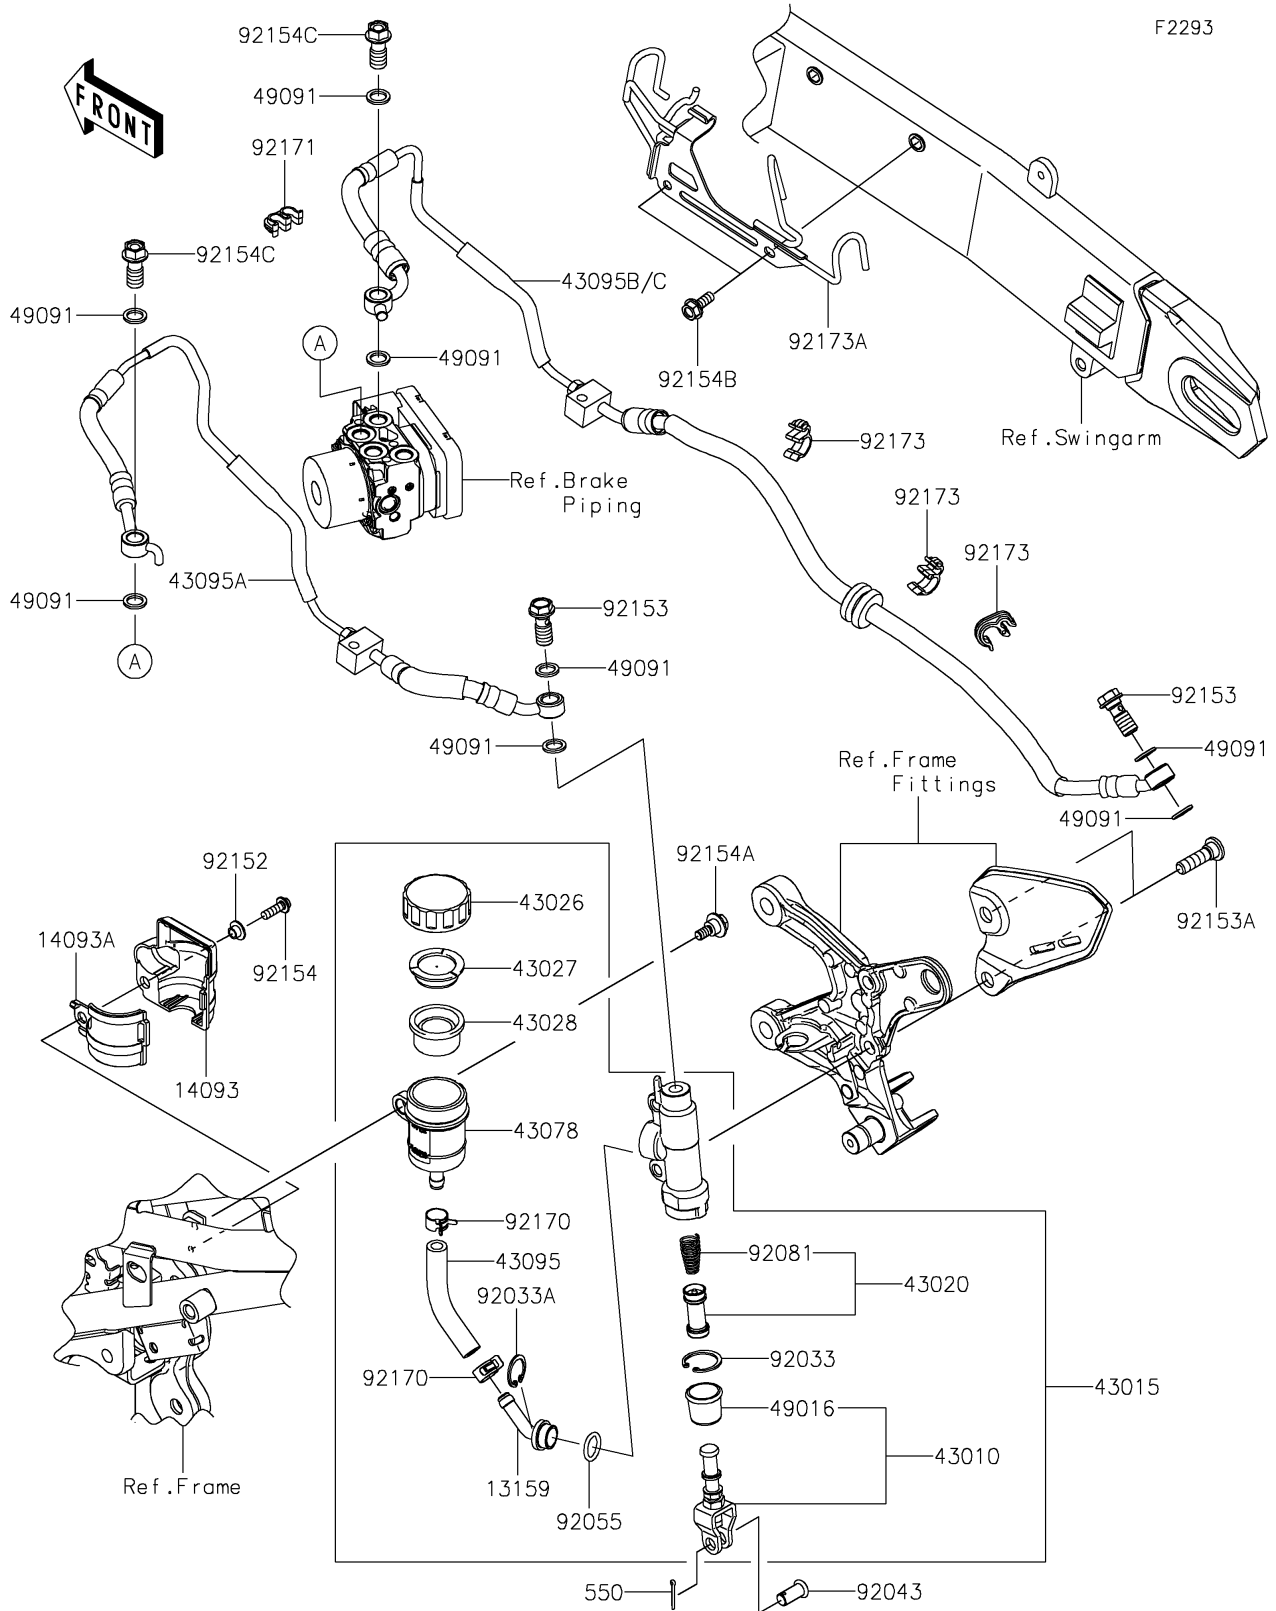

2022 Z900RS SE PARTS DIAGRAM

Rear Master Cylinder