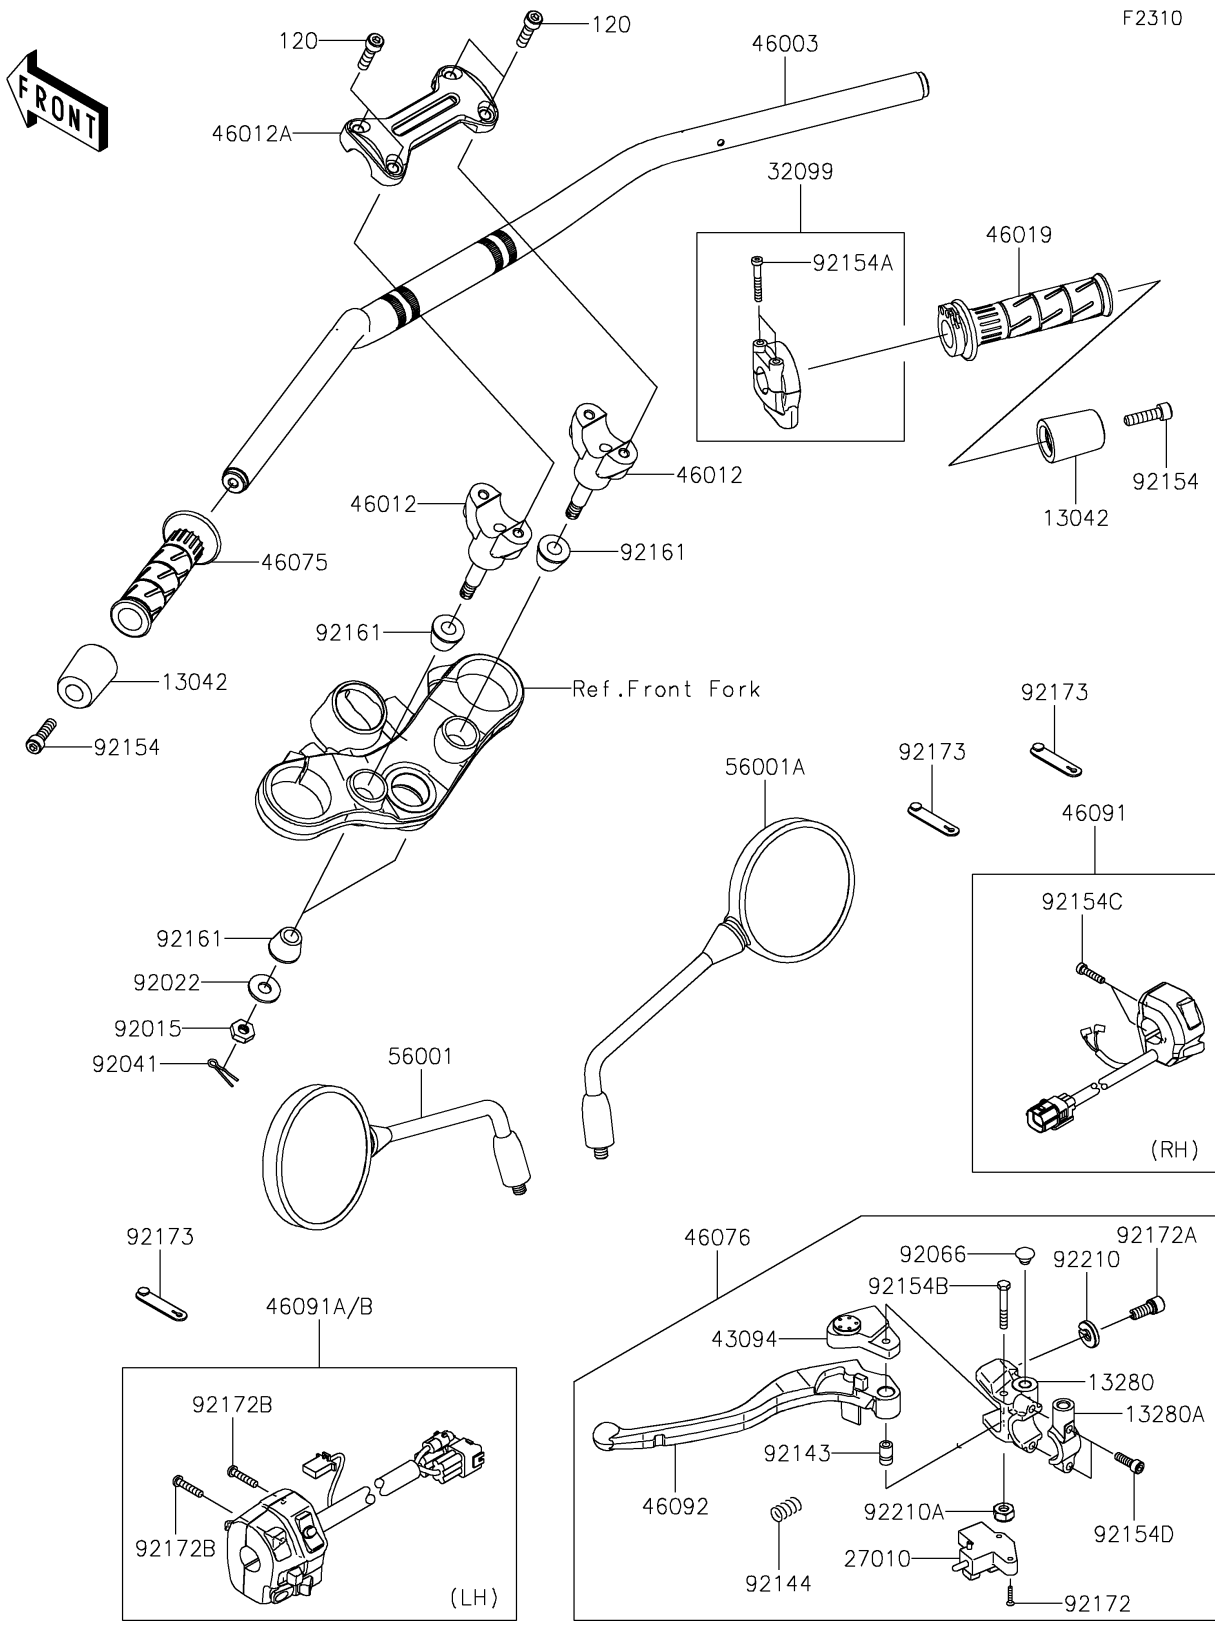

2025 Z900RS SE PARTS DIAGRAM

Handlebar