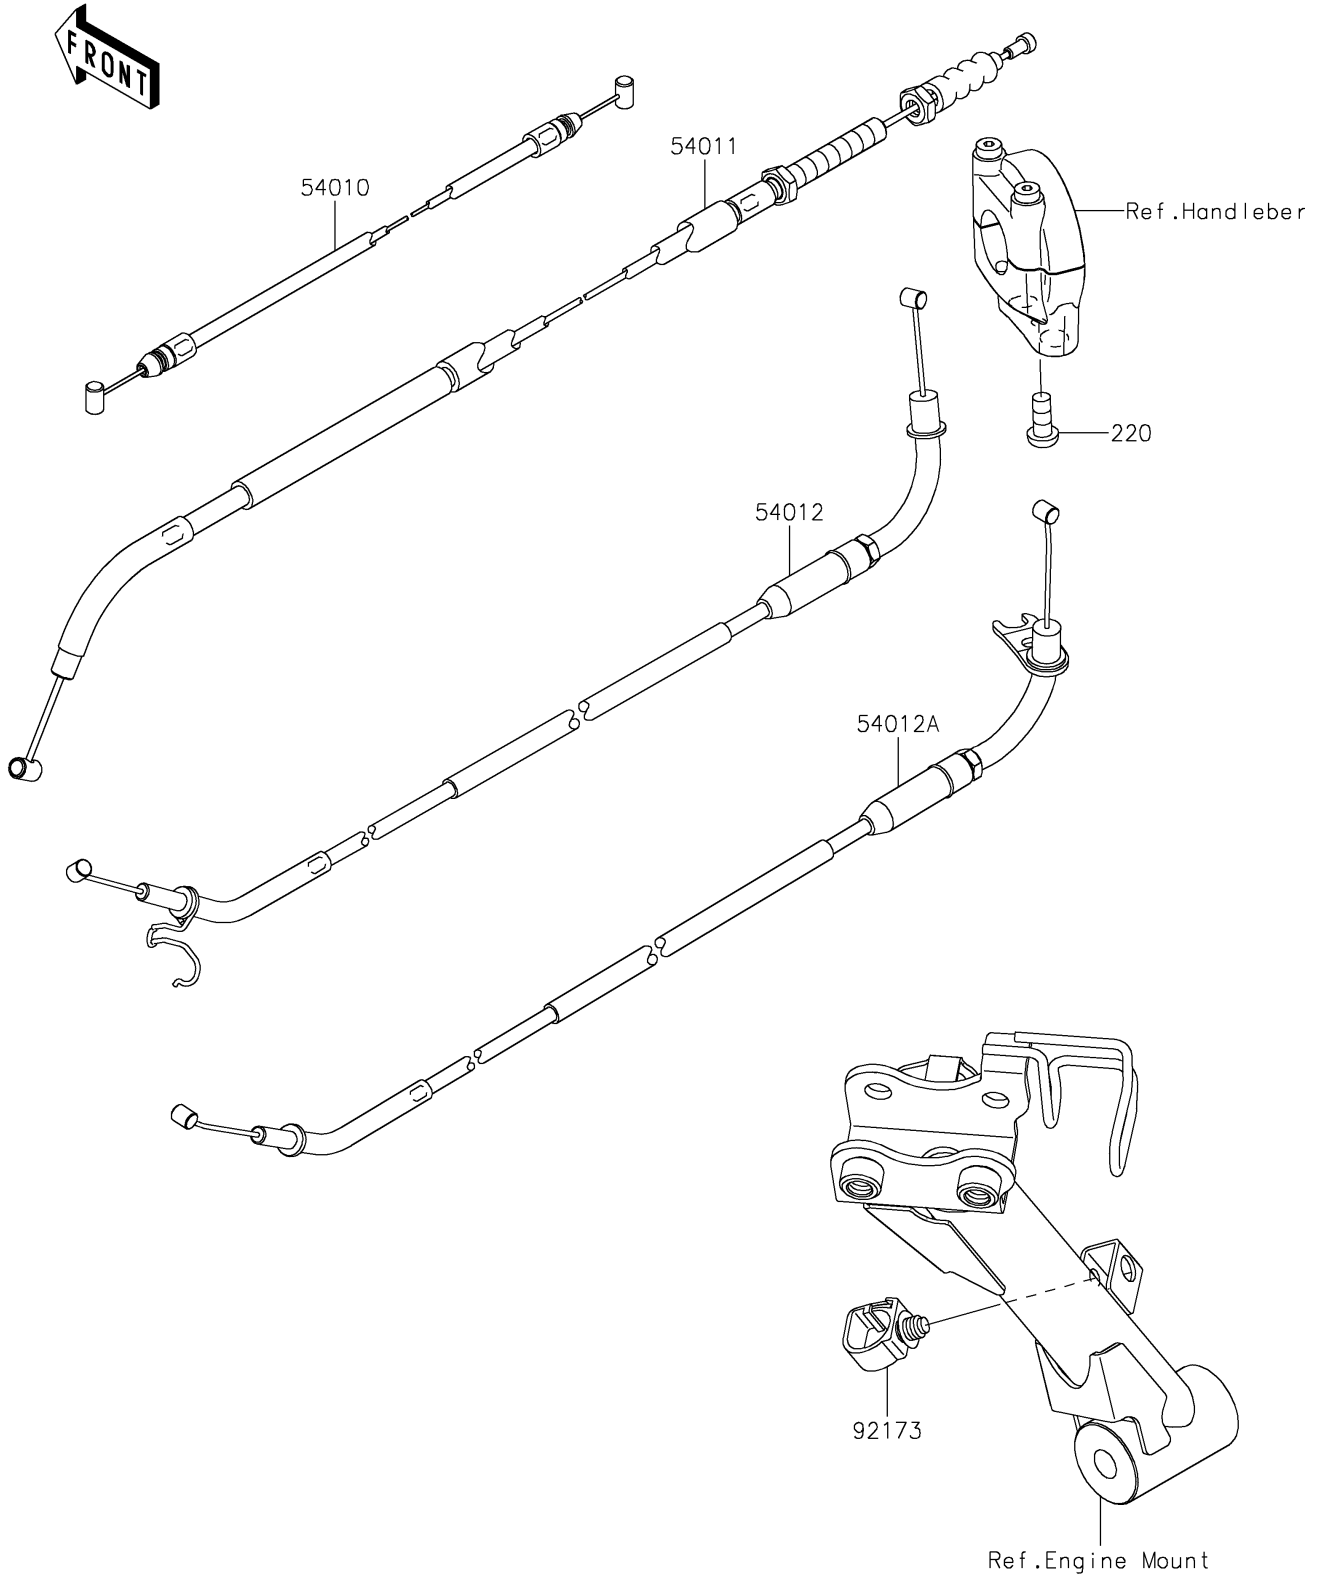

2023 Z900RS SE PARTS DIAGRAM

Cables

F2540

2023 Z900RS SE PARTS LIST

Cables

ITEM NAME	PART NUMBER	QUANTITY
CABLE,SEAT LOCK (Ref # 54010)	54010-0620	1
CABLE-CLUTCH (Ref # 54011)	54011-0624	1
CABLE-THROTTLE,OPENING (Ref # 54012)	54012-0656	1
CABLE-THROTTLE,CLOSING (Ref # 54012A)	54012-0657	1
CLAMP,HOLDER CLIP (Ref # 92173)	92173-0868	1
SCREW-PAN-CROS,6X14 (Ref # 220)	220AB0614	1