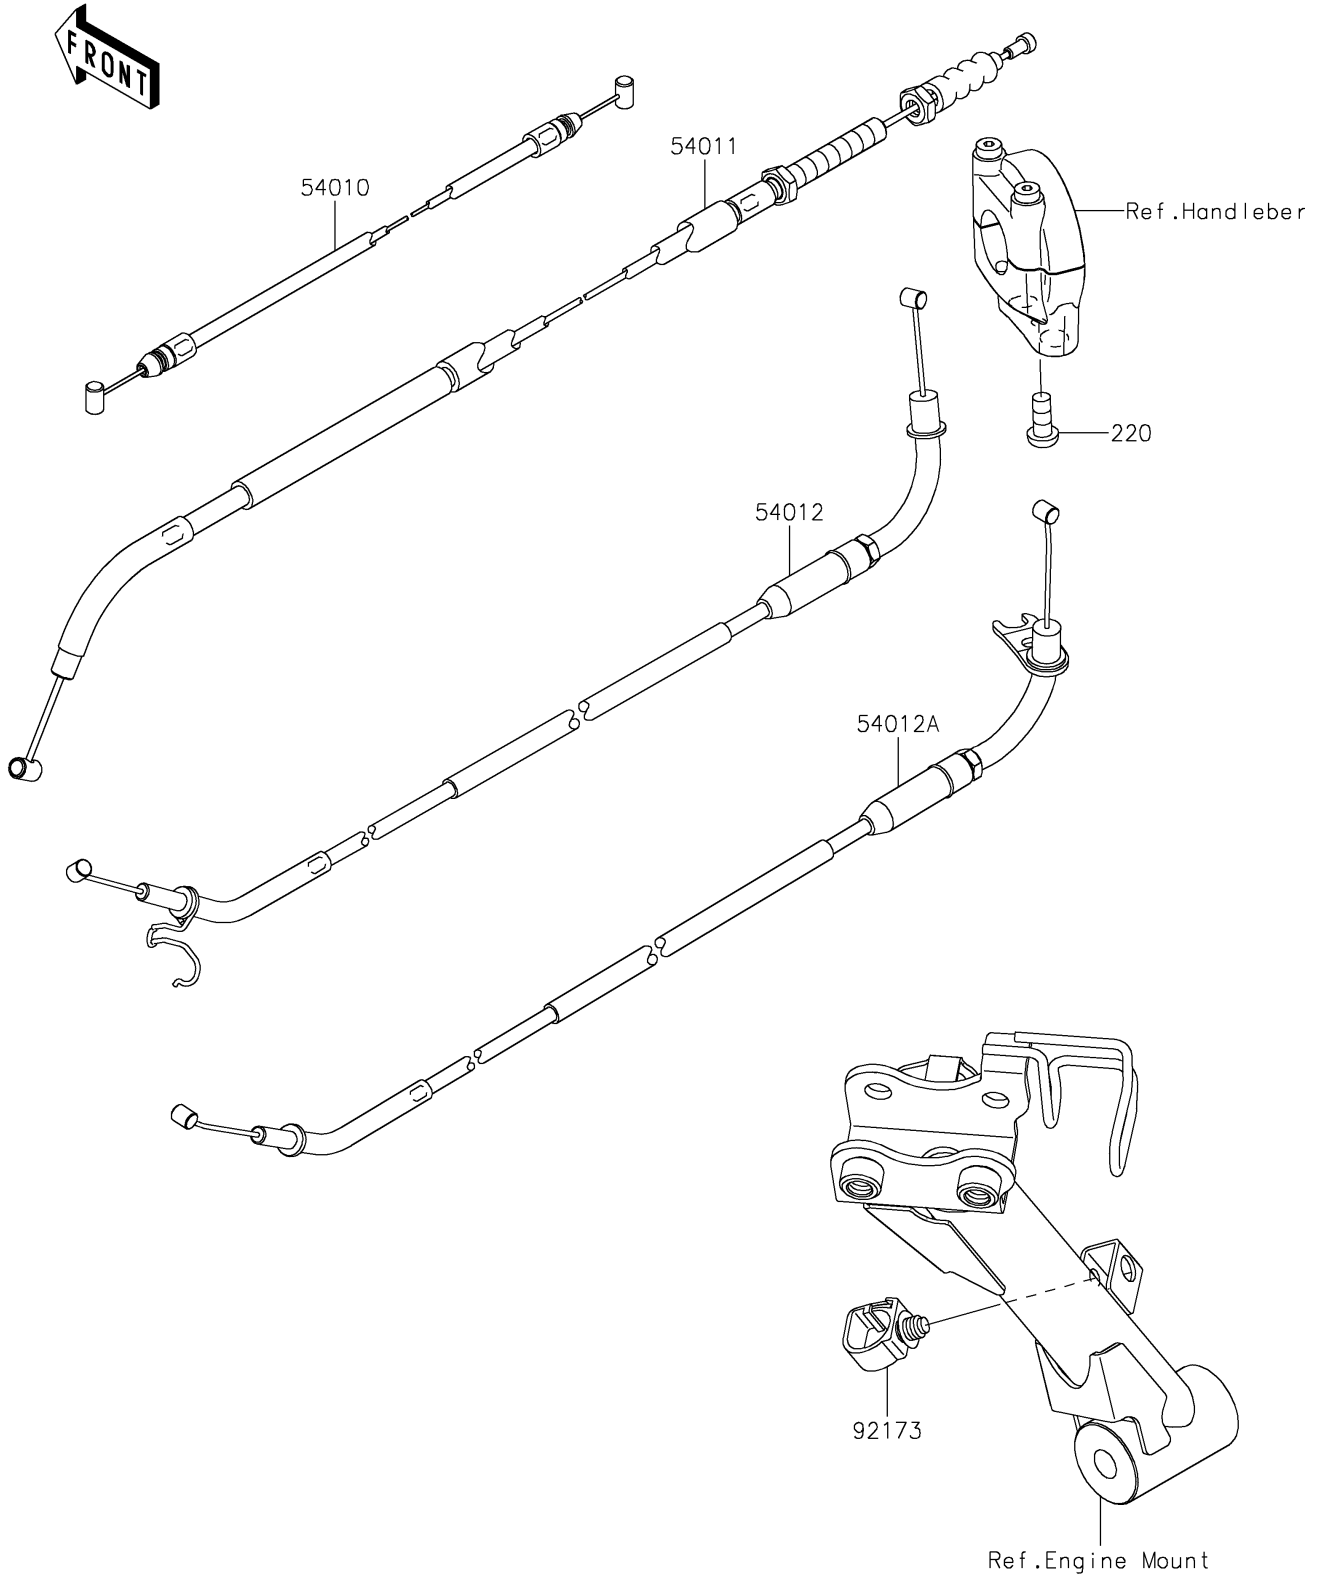

2024 Z900RS SE ABS PARTS DIAGRAM

Cables

F2540

2024 Z900RS SE ABS PARTS LIST

Cables

ITEM NAME	PART NUMBER	QUANTITY
CABLE,SEAT LOCK (Ref # 54010)	54010-0620	1
CABLE-CLUTCH (Ref # 54011)	54011-0624	1
CABLE-THROTTLE,OPENING (Ref # 54012)	54012-0656	1
CABLE-THROTTLE,CLOSING (Ref # 54012A)	54012-0657	1
CLAMP,HOLDER CLIP (Ref # 92173)	92173-0868	1
SCREW-PAN-CROS,6X14 (Ref # 220)	220AB0614	1