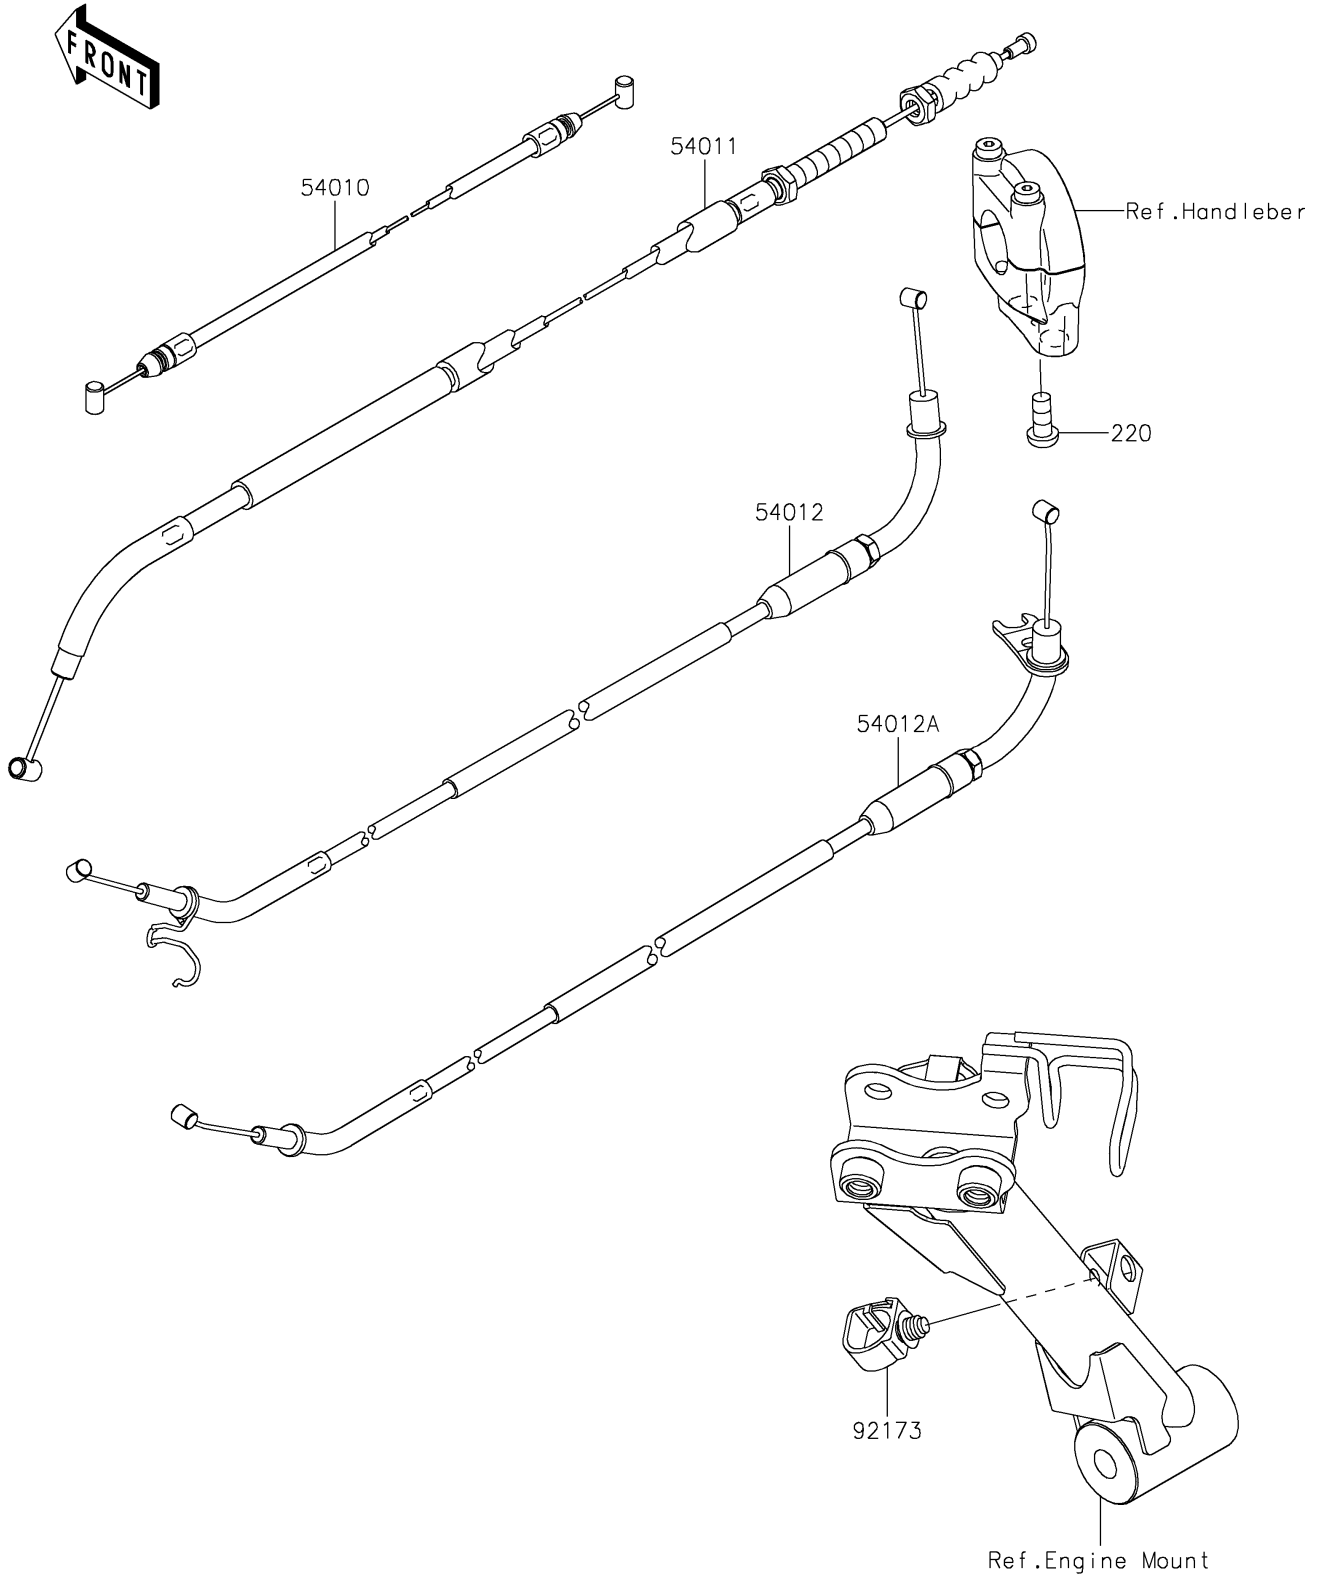

# 2025 Z900RS SE PARTS DIAGRAM

Cables

F2540

## 2025 Z900RS SE PARTS LIST

### Cables

ITEM NAME	PART NUMBER	QUANTITY
CABLE,SEAT LOCK (Ref # 54010)	54010-0620	1
CABLE-CLUTCH (Ref # 54011)	54011-0624	1
CABLE-THROTTLE,OPENING (Ref # 54012)	54012-0656	1
CABLE-THROTTLE,CLOSING (Ref # 54012A)	54012-0657	1
CLAMP,HOLDER CLIP (Ref # 92173)	92173-0868	1
SCREW-PAN-CROS,6X14 (Ref # 220)	220AB0614	1