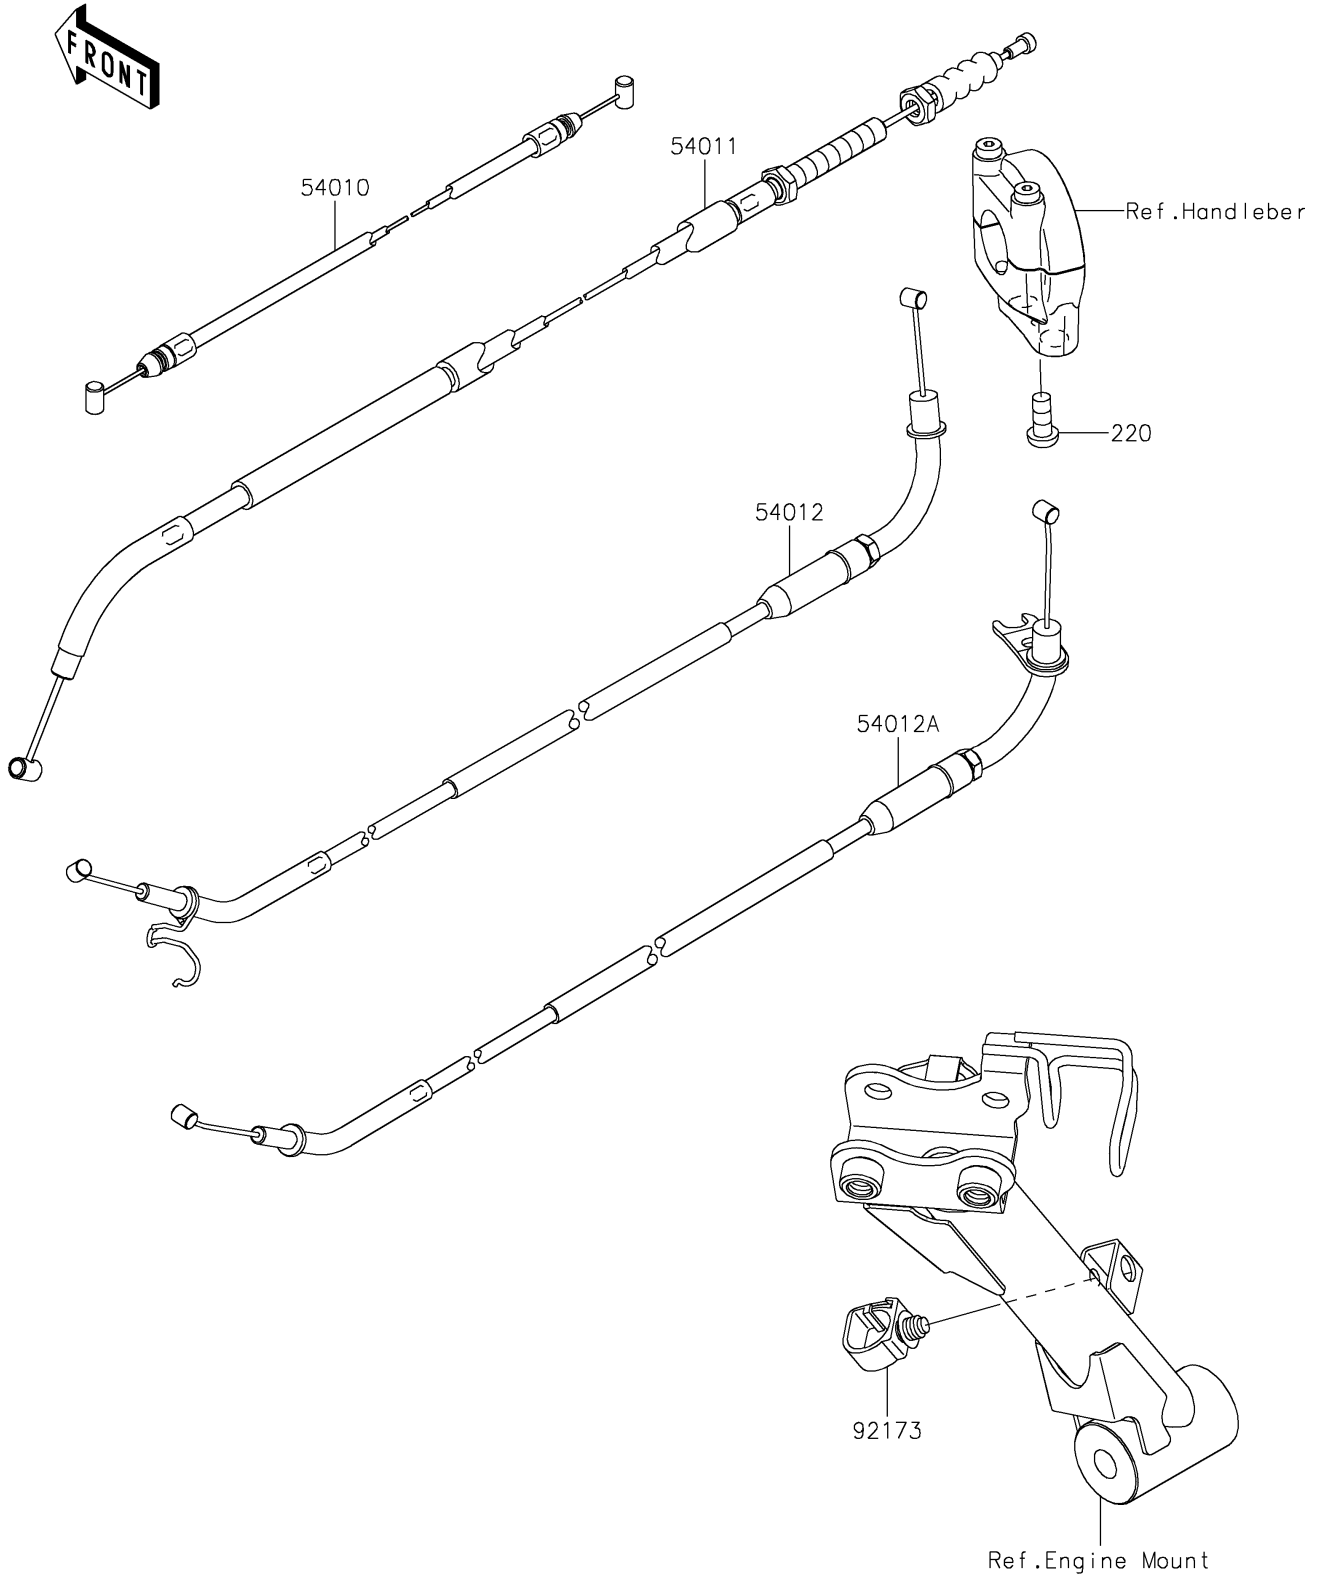

2022 Z900RS SE PARTS DIAGRAM

Cables

F2540

2022 Z900RS SE PARTS LIST

Cables

ITEM NAME	PART NUMBER	QUANTITY
CABLE,SEAT LOCK (Ref # 54010)	54010-0620	1
CABLE-CLUTCH (Ref # 54011)	54011-0624	1
CABLE-THROTTLE,OPENING (Ref # 54012)	54012-0656	1
CABLE-THROTTLE,CLOSING (Ref # 54012A)	54012-0657	1
CLAMP,HOLDER CLIP (Ref # 92173)	92173-0868	1
SCREW-PAN-CROS,6X14 (Ref # 220)	220AB0614	1