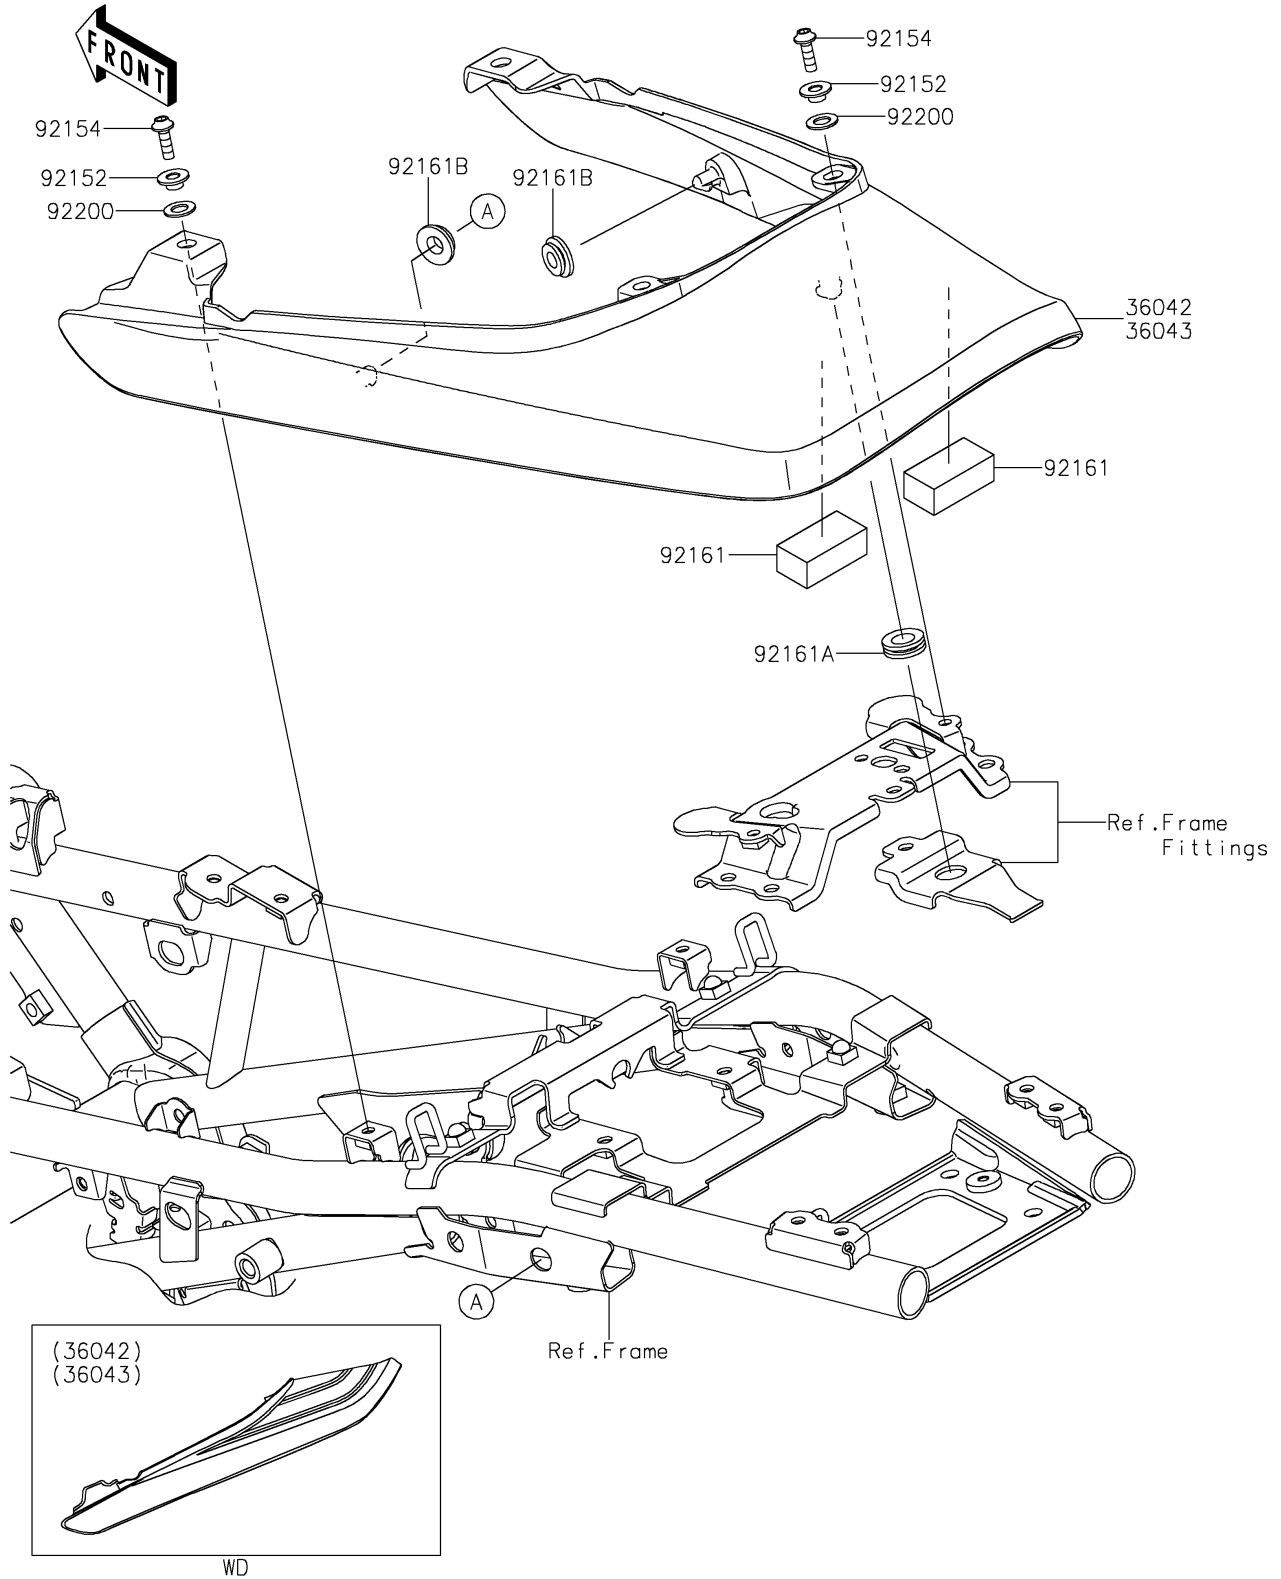

2024 Z900RS SE ABS PARTS DIAGRAM

Seat Cover

F2612

2024 Z900RS SE ABS PARTS LIST

Seat Cover

ITEM NAME	PART NUMBER	QUANTITY
COVER-TAIL,M.D.BLACK (Ref # 36042)	36042-5352-17K	1
COLLAR,5.6X8X5.45 (Ref # 92152)	92152-2537	4
BOLT,SOCKET,5X16 (Ref # 92154)	92154-1701	4
DAMPER,20X40X15 (Ref # 92161)	92161-1608	2
DAMPER,10X20X6 (Ref # 92161A)	92161-2168	1
DAMPER (Ref # 92161B)	92161-2450	2
WASHER,8.2X15X1 (Ref # 92200)	92200-0742	4