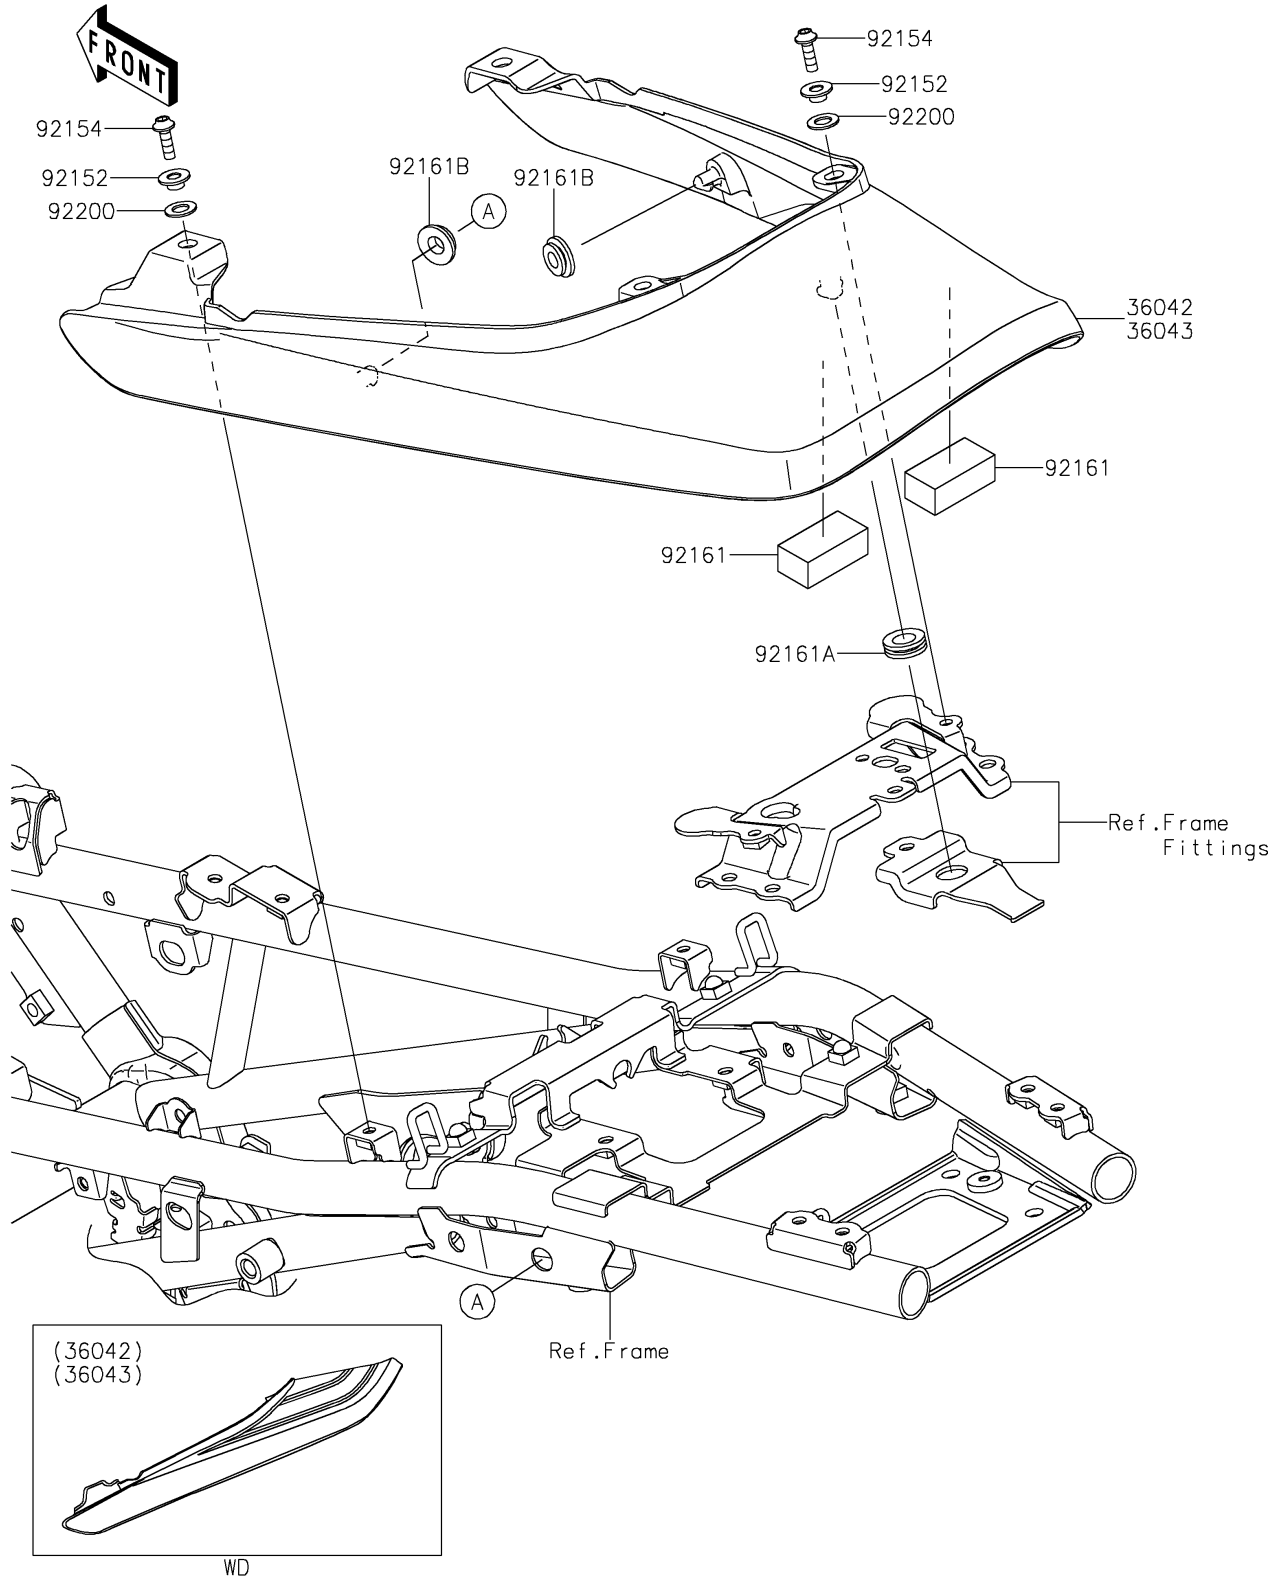

2025 Z900RS SE PARTS DIAGRAM

Seat Cover

F2612

2025 Z900RS SE PARTS LIST

Seat Cover

ITEM NAME	PART NUMBER	QUANTITY
COVER-TAIL,M.D.BLACK (Ref # 36042)	36042-5352-17K	1
COVER-TAIL,M.F.S.BLACK (Ref # 36043)	36043-5194-739	1
COLLAR,5.6X8X5.45 (Ref # 92152)	92152-2537	4
BOLT,SOCKET,5X16 (Ref # 92154)	92154-1701	4
DAMPER,20X40X15 (Ref # 92161)	92161-1608	2
DAMPER,10X20X6 (Ref # 92161A)	92161-2168	1
DAMPER (Ref # 92161B)	92161-2450	2
WASHER,8.2X15X1 (Ref # 92200)	92200-0742	4