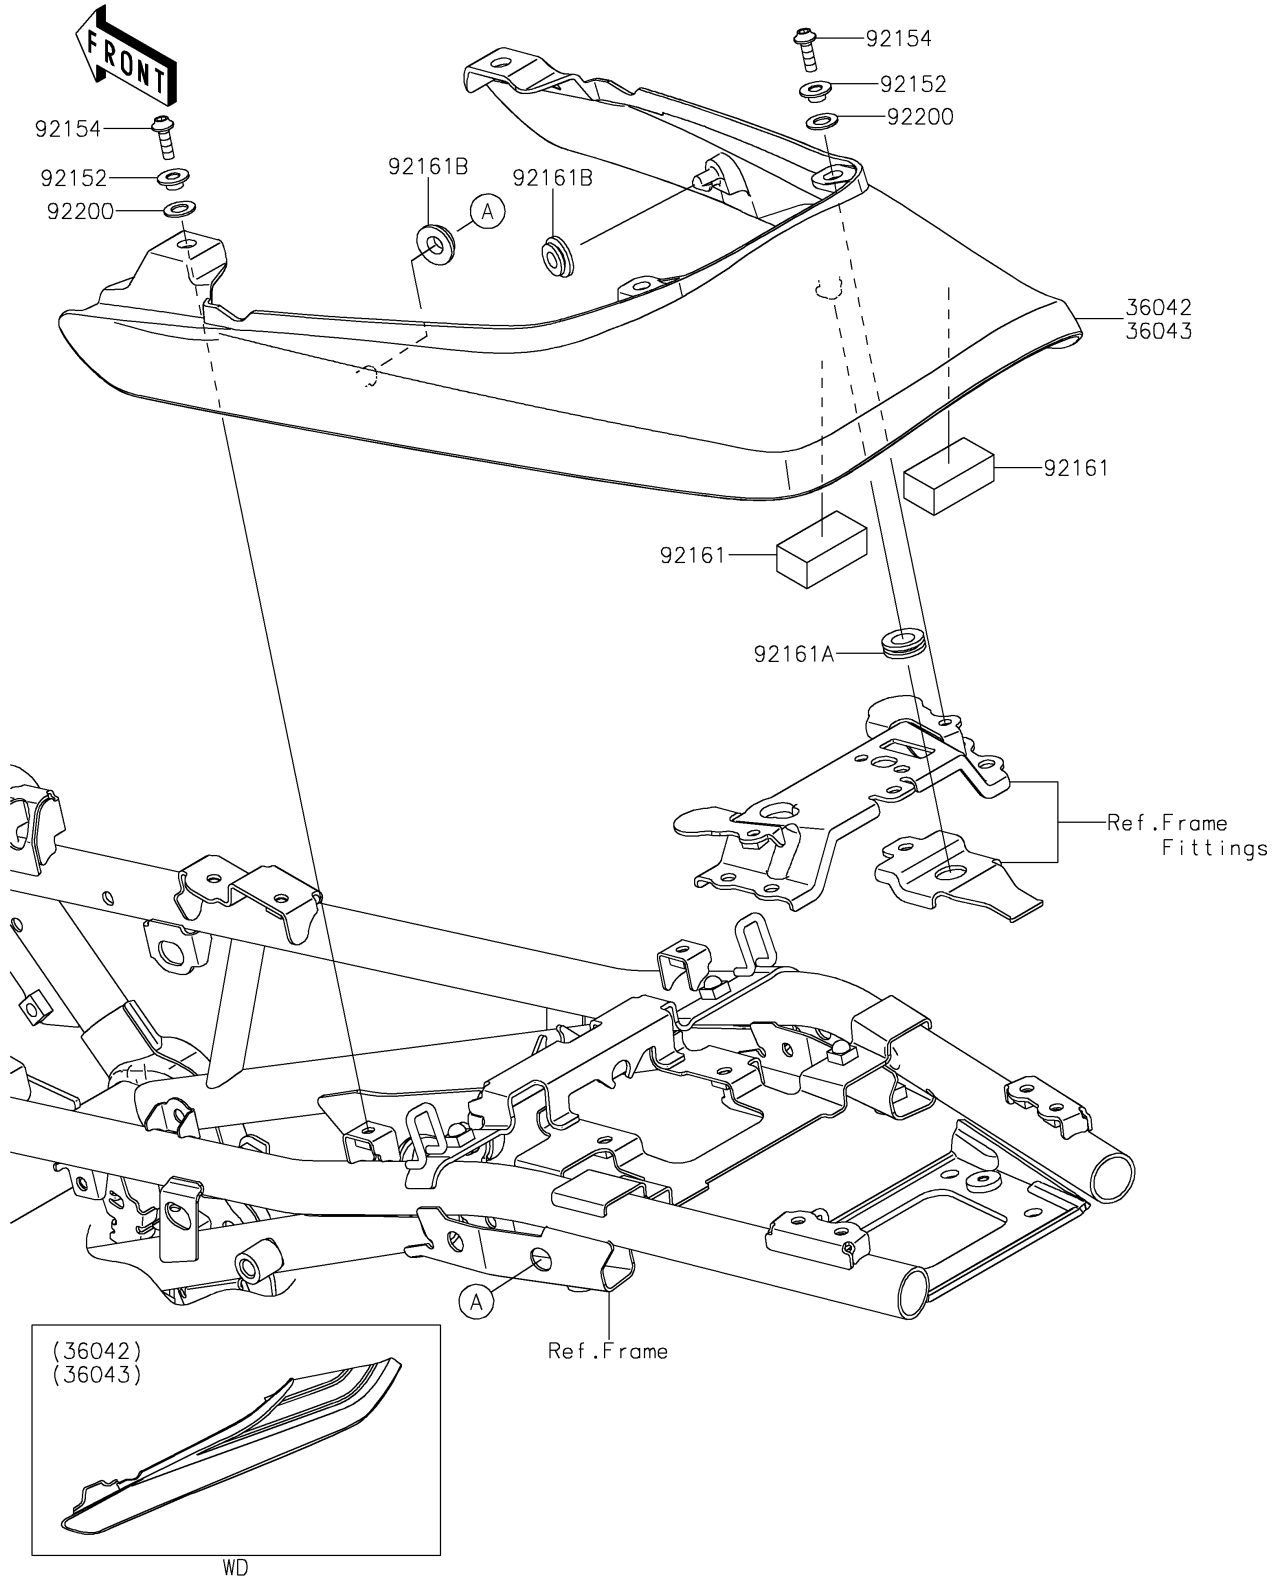

# 2022 Z900RS SE PARTS DIAGRAM

## Seat Cover

F2612

## 2022 Z900RS SE PARTS LIST

### Seat Cover

ITEM NAME	PART NUMBER	QUANTITY
COVER-TAIL,M.D.BLACK (Ref # 36042)	36042-5352-17K	1
COLLAR,5.6X8X5.45 (Ref # 92152)	92152-2537	4
BOLT,SOCKET,5X16 (Ref # 92154)	92154-1701	4
DAMPER,20X40X15 (Ref # 92161)	92161-1608	2
DAMPER,10X20X6 (Ref # 92161A)	92161-2168	1
DAMPER (Ref # 92161B)	92161-2450	2
WASHER,8.2X15X1 (Ref # 92200)	92200-0742	4