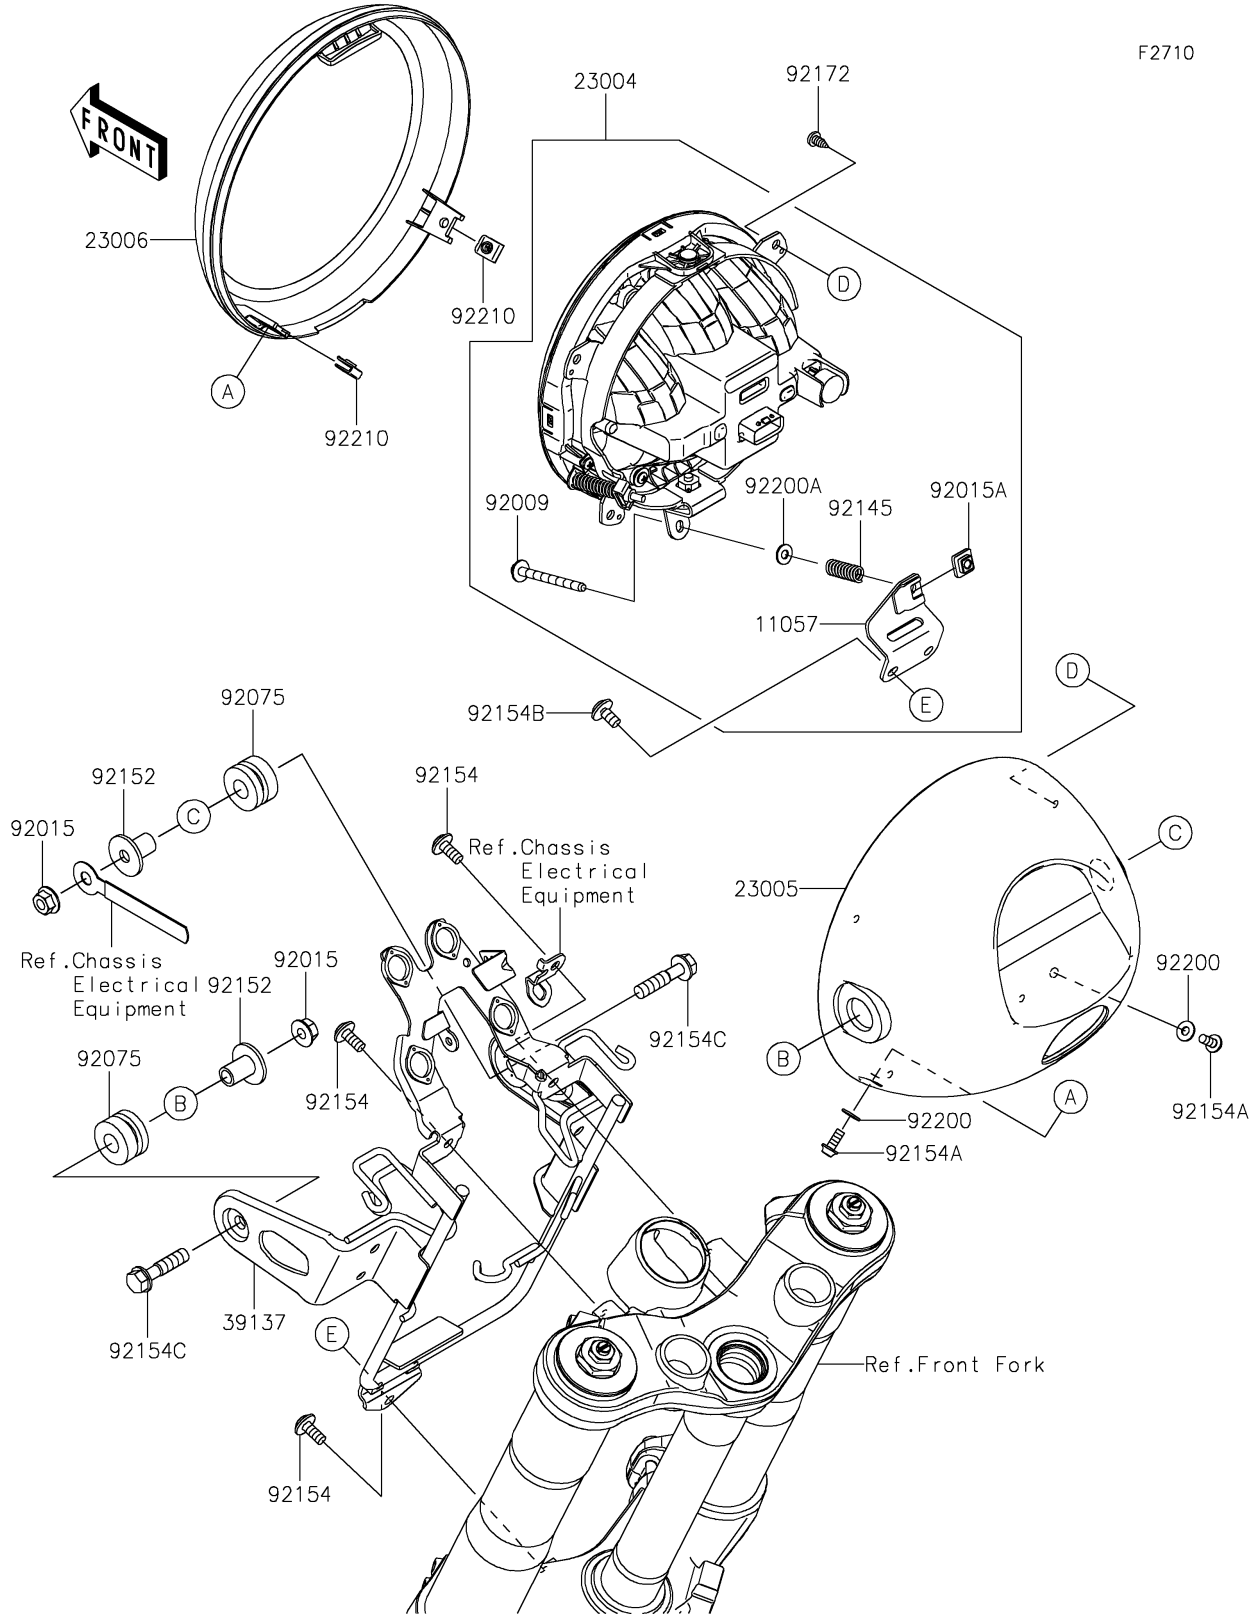

# 2024 Z900RS SE ABS PARTS DIAGRAM

Headlight(s)

## 2024 Z900RS SE ABS PARTS LIST

### Headlight(s)

ITEM NAME	PART NUMBER	QUANTITY
BRACKET (Ref # 11057)	11057-2657	1
LAMP-HEAD,LED (Ref # 23004)	23004-0406	1
BODY-COMP-HEAD LAMP,EBONY (Ref # 23005)	23005-0049-H8	1
RIM-LAMP (Ref # 23006)	23006-0019	1
STAY-COMP,HEAD LAMP (Ref # 39137)	39137-0715	1
SCREW,ADJUST,5X55 (Ref # 92009)	92009-1683	1
NUT,FLANGED,8MM (Ref # 92015)	92015-1014	2
NUT,5MM (Ref # 92015A)	92015-1897	1
DAMPER (Ref # 92075)	92075-1736	2
SPRING (Ref # 92145)	92145-1887	1
COLLAR,8X12X20.3 (Ref # 92152)	92152-2433	2
BOLT,SOCKET,6X14 (Ref # 92154)	92154-0907	3
BOLT,SOCKET,5X12 (Ref # 92154A)	92154-0917	2
BOLT,SOCKET,6X12 (Ref # 92154B)	92154-2706	2
BOLT,FLANGED,8X35 (Ref # 92154C)	92154-2923	2
SCREW,TAPPING,5X12 (Ref # 92172)	92172-0239	4
WASHER,NYLON,5.2X12X1 (Ref # 92200)	92200-2208	2
WASHER (Ref # 92200A)	92200-2282	1
NUT (Ref # 92210)	92210-0571	2