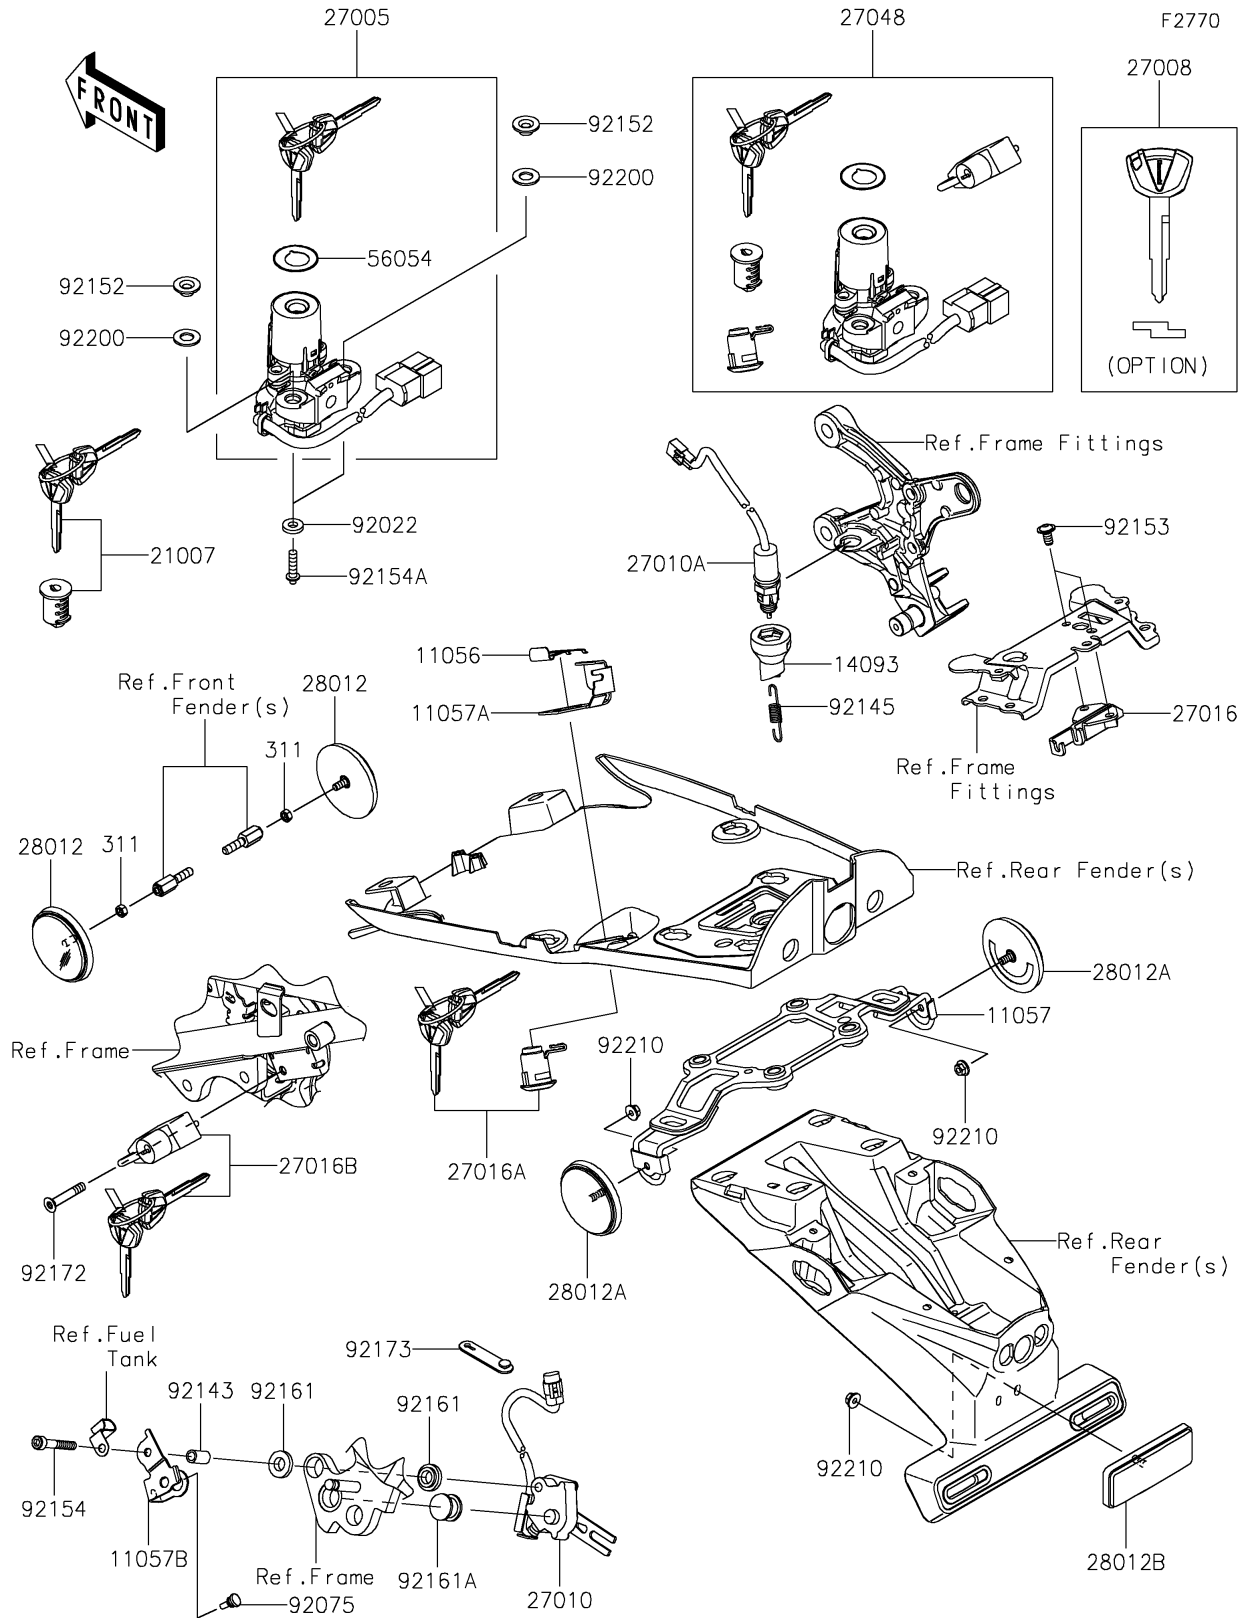

2022 Z900RS SE PARTS DIAGRAM

Ignition Switch/Locks/Reflectors

2022 Z900RS SE PARTS LIST

Ignition Switch/Locks/Reflectors

ITEM NAME	PART NUMBER	QUANTITY
BRACKET,CLASP (Ref # 11056)	11056-0238	1
BRACKET,RR REFLECTOR (Ref # 11057)	11057-0878	1
BRACKET,SEAT LOCK CABLE (Ref # 11057A)	11057-1556	1
BRACKET,STAND SW. (Ref # 11057B)	11057-7166	1
COVER,BRAKE SW. (Ref # 14093)	14093-0666	1
ROTOR,LOCK,TANK CAP (Ref # 21007)	21007-5068	1
SWITCH-ASSY-IGNITION (Ref # 27005)	27005-0646	1
KEY-LOCK,BLANK,IMMOBI (Ref # 27008)	27008-0558	1
SWITCH,SIDE STAND (Ref # 27010)	27010-0112	1
SWITCH,RR BRAKE (Ref # 27010A)	27010-0867	1
LOCK-ASSY,SEAT STRIKER (Ref # 27016)	27016-1115	1
LOCK-ASSY,SEAT (Ref # 27016A)	27016-5373	1
LOCK-ASSY,HELMET (Ref # 27016B)	27016-5402	1
SWITCH-ASSY (Ref # 27048)	27048-5159	1
REFLECTOR-REFLEX,FR,SIDE (Ref # 28012)	28012-0001	2
REFLECTOR-REFLEX (Ref # 28012A)	28012-0002	2
REFLECTOR-REFLEX (Ref # 28012B)	28012-1077	1
MARK,IGNITION (Ref # 56054)	56054-1596	1
WASHER,7X15.5X3 (Ref # 92022)	92022-312	2
DAMPER,6X10X15 (Ref # 92075)	92075-1808	1
COLLAR,6.5X9.5X17 (Ref # 92143)	92143-1408	1
SPRING,REAR BRAKE (Ref # 92145)	92145-0946	1
COLLAR (Ref # 92152)	92152-0423	2
BOLT,SOCKET,6X12 (Ref # 92153)	92153-1617	2
BOLT,SOCKET,6X40 (Ref # 92154)	92154-0505	1
BOLT,TORX,6X22 (Ref # 92154A)	92154-1858	2
DAMPER (Ref # 92161)	92161-0117	2
DAMPER (Ref # 92161A)	92161-0118	1
SCREW,HEXLOBE,6X35 (Ref # 92172)	92172-0835	1

2022 Z900RS SE PARTS LIST

Ignition Switch/Locks/Reflectors

ITEM NAME	PART NUMBER	QUANTITY
CLAMP,RUBBER PLATE (Ref # 92173)	92173-1229	1
WASHER,10.2X20X1.6 (Ref # 92200)	92200-0328	2
NUT,FLANGED,5MM (Ref # 92210)	92210-0007	3
NUT-HEX,5MM (Ref # 311)	311AB0500	2