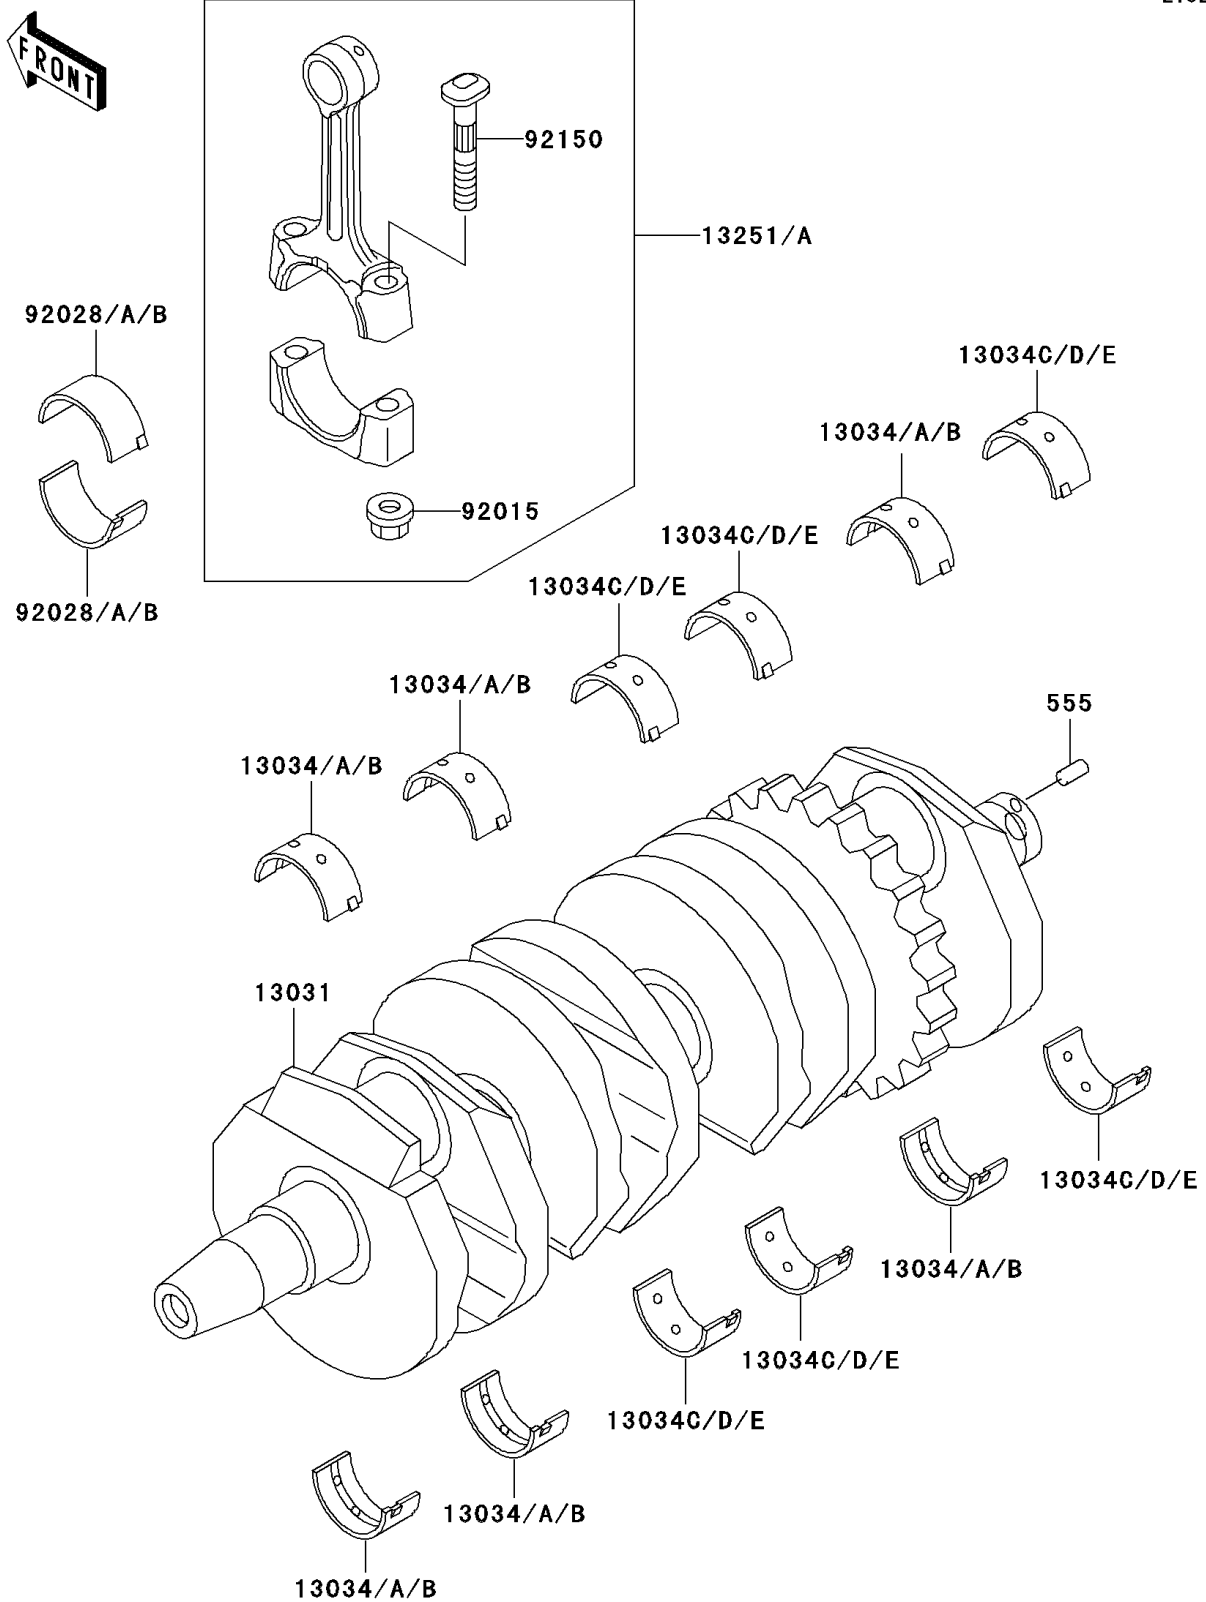

2005 ZZR600 (Canada Only) PARTS DIAGRAM

Crankshaft

E1321

2005 ZZR600 (Canada Only) PARTS LIST

Crankshaft

ITEM NAME	PART NUMBER	QUANTITY
PIN-SPRING,4X8 (Ref # 555)	555A0408	1
CRANKSHAFT-COMP (Ref # 13031)	13031-1397	1
METAL,CRANKSHAFT,BROWN (Ref # 13034)	13034-1016	6
METAL,CRANKSHAFT,BLACK (Ref # 13034A)	13034-1017	AR
METAL,CRANKSHAFT,BLUE (Ref # 13034B)	13034-1018	AR
BUSHING,CRANKSHAFT,BLUE (Ref # 13034C)	13034-1064	6
BUSHING,CRANKSHAFT,BLACK (Ref # 13034D)	13034-1065	AR
BUSHING,CRANKSHAFT,BROWN (Ref # 13034E)	13034-1066	AR
ROD-ASSY-CONNECTING,I (Ref # 13251)	13251-1100-II	4
ROD-ASSY-CONNECTING,J (Ref # 13251A)	13251-1100-JJ	4
NUT,CONNECTING ROD,7MM (Ref # 92015)	92015-1527	8
BUSHING,CONNECTING ROD,BLACK (Ref # 92028)	92028-1493	AR
BUSHING,CONNECTING ROD,BROWN (Ref # 92028A)	92028-1494	8
BUSHING,CONNECTING ROD,P (Ref # 92028B)	92028-1709	AR
BOLT,CONNECTING ROD,7MM (Ref # 92150)	92150-1683	8