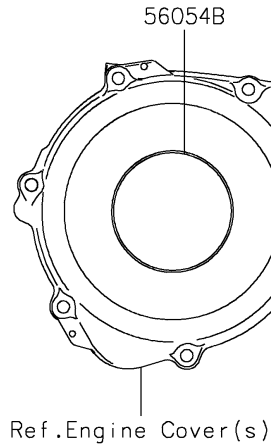

2023 Z900RS SE PARTS DIAGRAM

Decals(NNFNN-NRFNL)

F2861

2023 Z900RS SE PARTS LIST

Decals(NNFNN-NRFNL)

ITEM NAME	PART NUMBER	QUANTITY
MARK,FUEL TANK,LH,KAWASAKI,3D (Ref # 56054)	56054-2282	1
MARK,FUEL TANK,RH,KAWASAKI,3D (Ref # 56054A)	56054-2283	1
MARK,GENERATOR COVER (Ref # 56054B)	56054-2379	1
MARK,PULSAR COVER (Ref # 56054C)	56054-2380	1
MARK,SIDE COVER,LH,Z900RS,3D (Ref # 56054D)	56054-2910	1
MARK,SIDE COVER,RH,Z900RS,3D (Ref # 56054E)	56054-2911	1