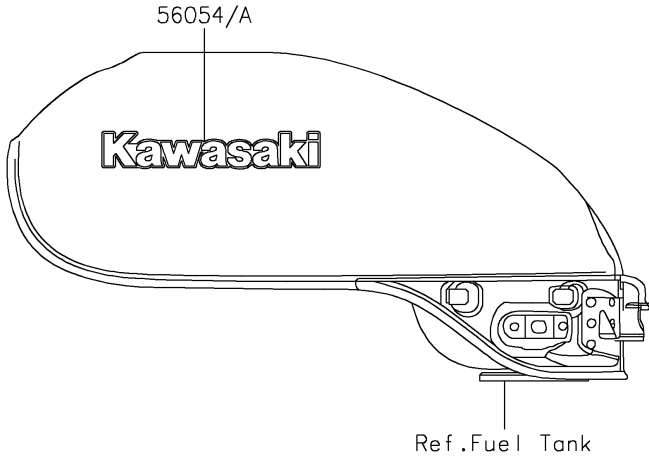

2023 Z900RS SE PARTS DIAGRAM

Decals(NNFNN-NRFNL)

F2861

2023 Z900RS SE PARTS LIST

Decals(NNFNN-NRFNL)

ITEM NAME	PART NUMBER	QUANTITY
MARK,FUEL TANK,LH,KAWASAKI,3D (Ref # 56054)	56054-2282	1
MARK,FUEL TANK,RH,KAWASAKI,3D (Ref # 56054A)	56054-2283	1
MARK,GENERATOR COVER (Ref # 56054B)	56054-2379	1
MARK,PULSAR COVER (Ref # 56054C)	56054-2380	1
MARK,SIDE COVER,LH,Z900RS,3D (Ref # 56054D)	56054-2910	1
MARK,SIDE COVER,RH,Z900RS,3D (Ref # 56054E)	56054-2911	1