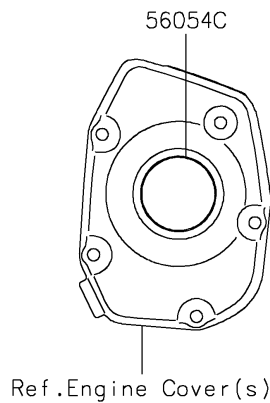

2023 Z900RS SE PARTS DIAGRAM

Decals(NNFNN-NRFNL)

F2861

2023 Z900RS SE PARTS LIST

Decals(NNFNN-NRFNL)

ITEM NAME	PART NUMBER	QUANTITY
MARK,FUEL TANK,LH,KAWASAKI,3D (Ref # 56054)	56054-2282	1
MARK,FUEL TANK,RH,KAWASAKI,3D (Ref # 56054A)	56054-2283	1
MARK,GENERATOR COVER (Ref # 56054B)	56054-2379	1
MARK,PULSAR COVER (Ref # 56054C)	56054-2380	1
MARK,SIDE COVER,LH,Z900RS,3D (Ref # 56054D)	56054-2910	1
MARK,SIDE COVER,RH,Z900RS,3D (Ref # 56054E)	56054-2911	1