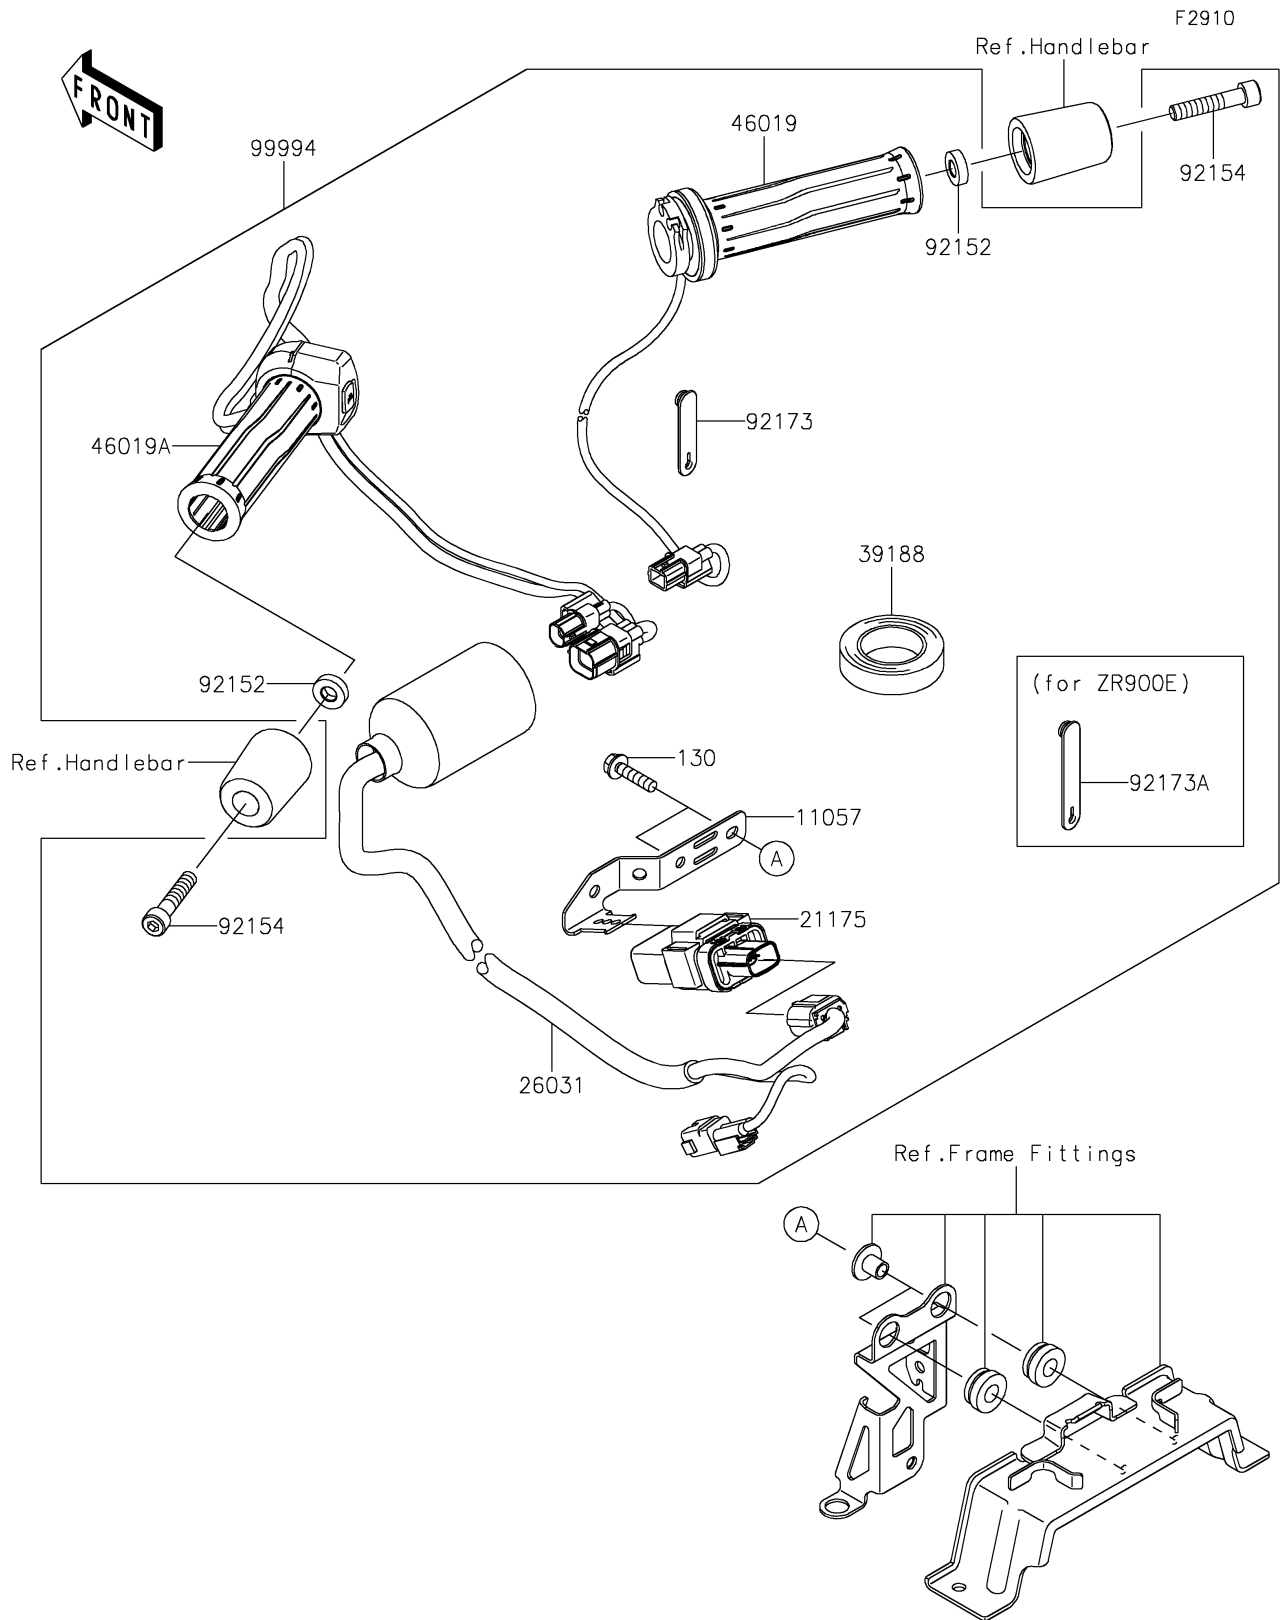

2024 Z900RS SE ABS PARTS DIAGRAM

Accessory(Grip Heater)

2024 Z900RS SE ABS PARTS LIST

Accessory(Grip Heater)

ITEM NAME	PART NUMBER	QUANTITY
BRACKET (Ref # 11057)	11057-1455	1
CONTROL UNIT-ELECTRONIC,GH (Ref # 21175)	21175-1329	1
HARNESS,SUB (Ref # 26031)	26031-2364	1
TAPE,HARNESS (Ref # 39188)	39188-0006	1
GRIP-ASSY,THROTTLE,HEATER (Ref # 46019)	46019-0077	1
GRIP-ASSY,HANDLE,LH,HEATER (Ref # 46019A)	46019-0091	1
COLLAR,8.2X18X5 (Ref # 92152)	92152-1848	2
BOLT,SOCKET,8X40 (Ref # 92154)	92154-1001	2
CLAMP,RUBBER PLATE (Ref # 92173)	92173-1229	1
CLAMP (Ref # 92173A)	92173-1526	1
KIT-ACCESSORY,GRIP-HEATER (Ref # 99994)	99994-1335	1
BOLT-FLANGED,6X25 (Ref # 130)	130BA0625	2