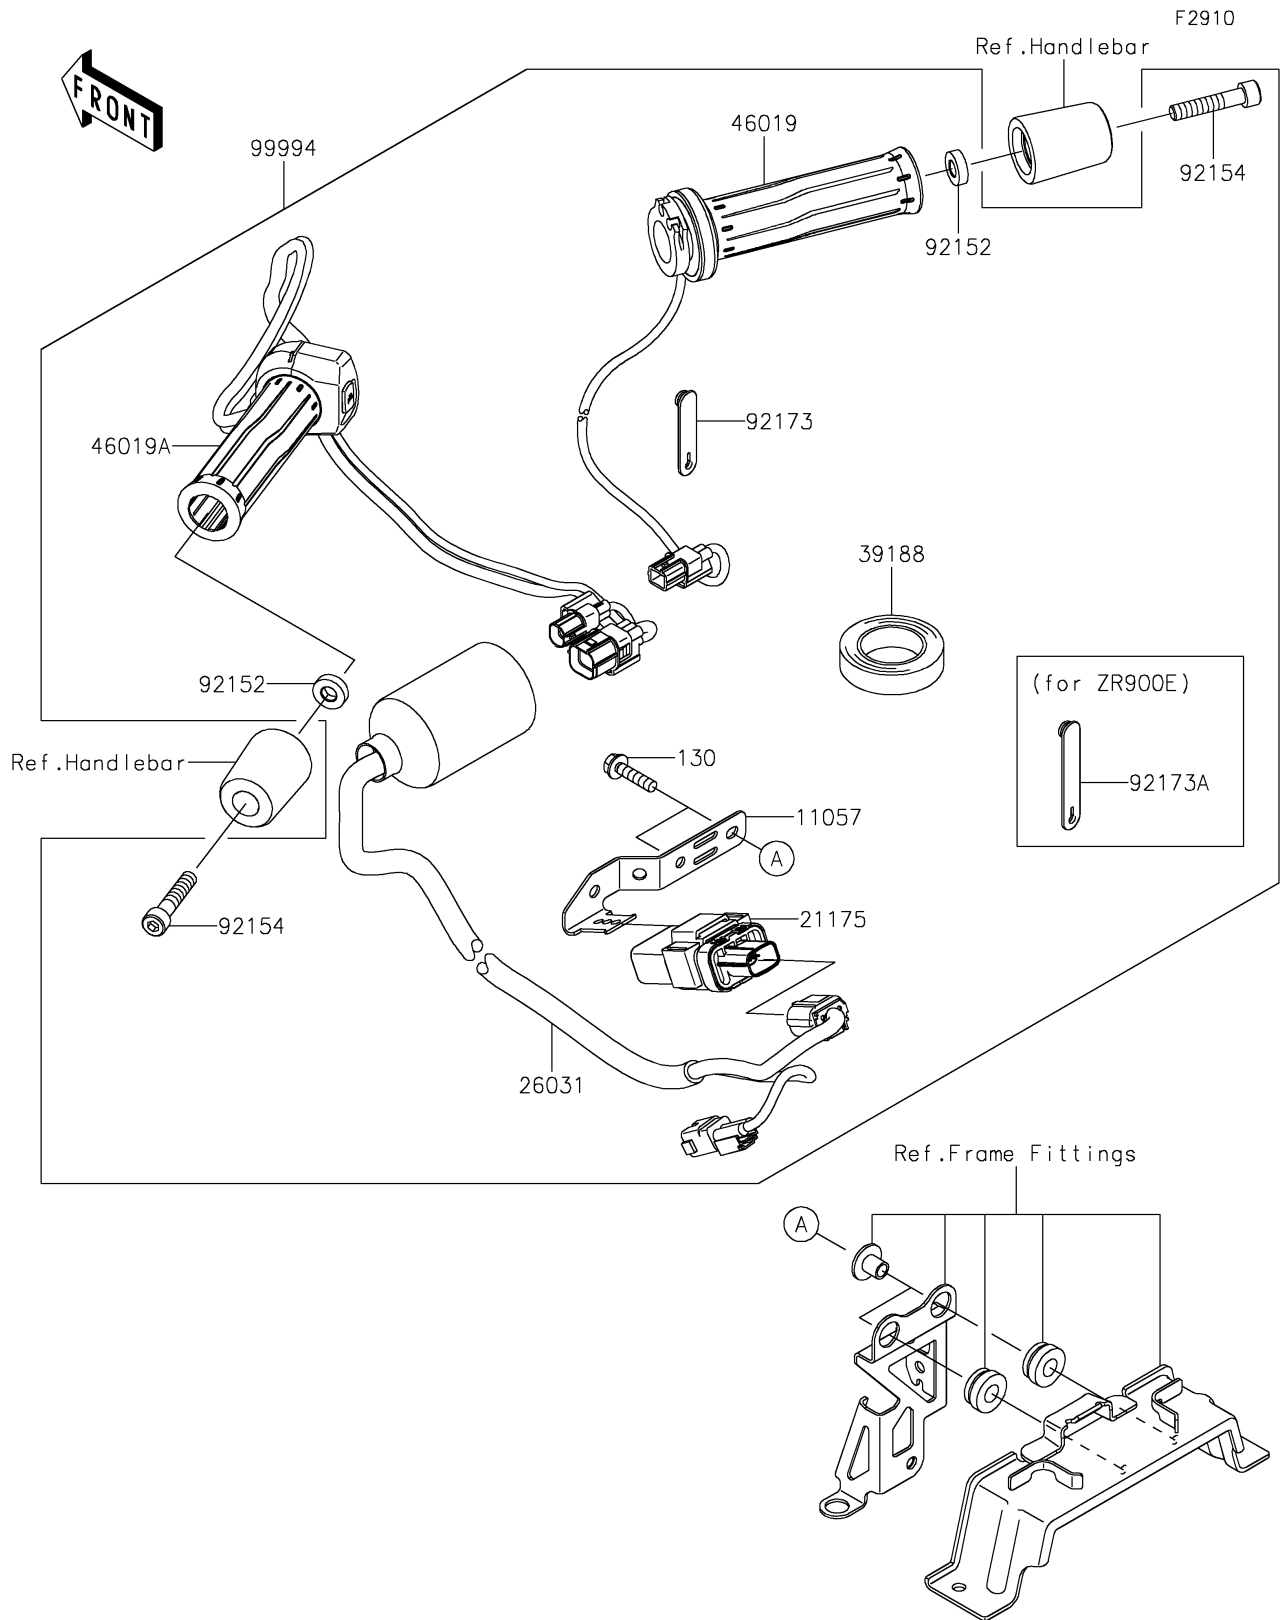

2025 Z900RS SE PARTS DIAGRAM

Accessory(Grip Heater)

2025 Z900RS SE PARTS LIST

Accessory(Grip Heater)

ITEM NAME	PART NUMBER	QUANTITY
BRACKET (Ref # 11057)	11057-1455	1
CONTROL UNIT-ELECTRONIC,GH (Ref # 21175)	21175-1329	1
HARNESS,SUB (Ref # 26031)	26031-2364	1
TAPE,HARNESS (Ref # 39188)	39188-0006	1
GRIP-ASSY,THROTTLE,HEATER (Ref # 46019)	46019-0077	1
GRIP-ASSY,HANDLE,LH,HEATER (Ref # 46019A)	46019-0091	1
COLLAR,8.2X18X5 (Ref # 92152)	92152-1848	2
BOLT,SOCKET,8X40 (Ref # 92154)	92154-1001	2
CLAMP,RUBBER PLATE (Ref # 92173)	92173-1229	1
CLAMP (Ref # 92173A)	92173-1526	1
KIT-ACCESSORY,GRIP-HEATER (Ref # 99994)	99994-1335	1
BOLT-FLANGED,6X25 (Ref # 130)	130BA0625	2