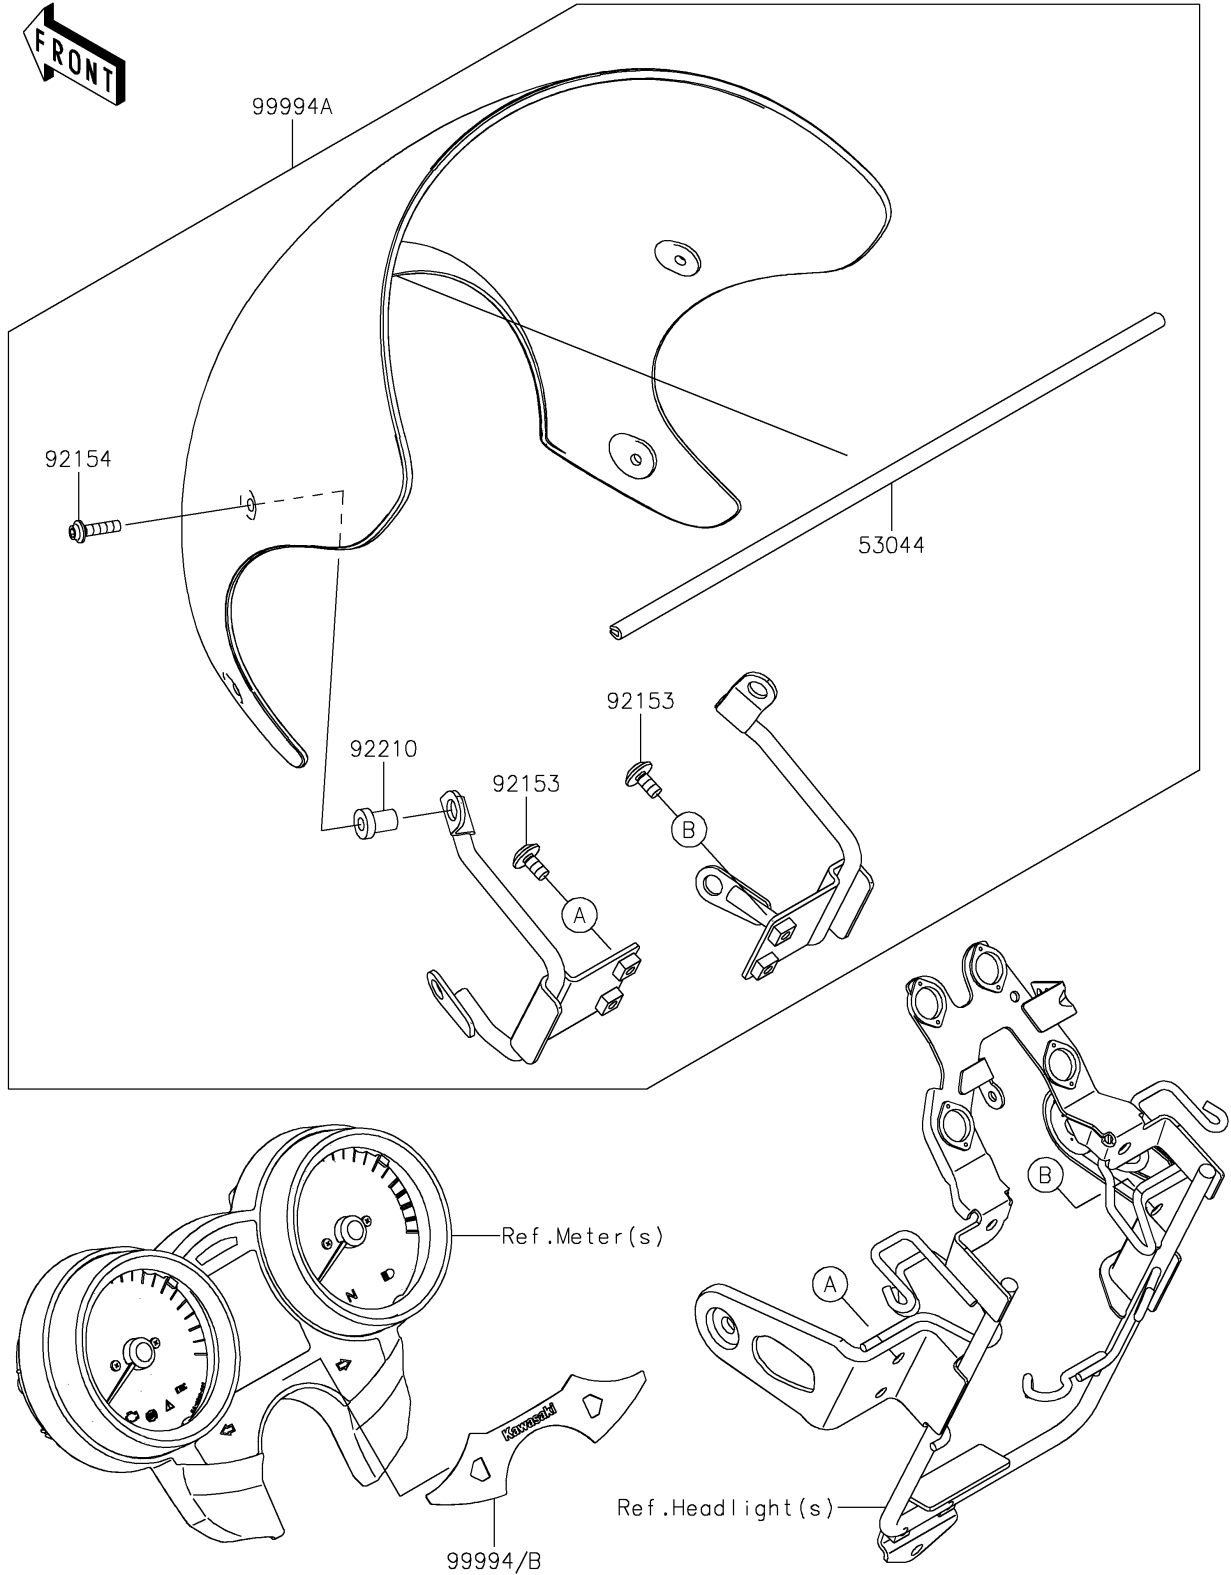

# 2023 Z900RS SE PARTS DIAGRAM

Accessory(Cover)

F2910B

## 2023 Z900RS SE PARTS LIST

### Accessory(Cover)

ITEM NAME	PART NUMBER	QUANTITY
TRIM (Ref # 53044)	53044-0625	1
BOLT,SOCKET,6X12 (Ref # 92153)	92153-1948	4
BOLT,SOCKET,5X20 (Ref # 92154)	92154-0919	4
NUT,5MM (Ref # 92210)	92210-0001	4
KIT-ACC,INDICATOR COVER,SILVER (Ref # 99994)	99994-1016	1
KIT-ACCESSORY,METER COVER (Ref # 99994A)	99994-1021	1
INDICATOR COVER,BLACK (Ref # 99994B)	99994-1220	1