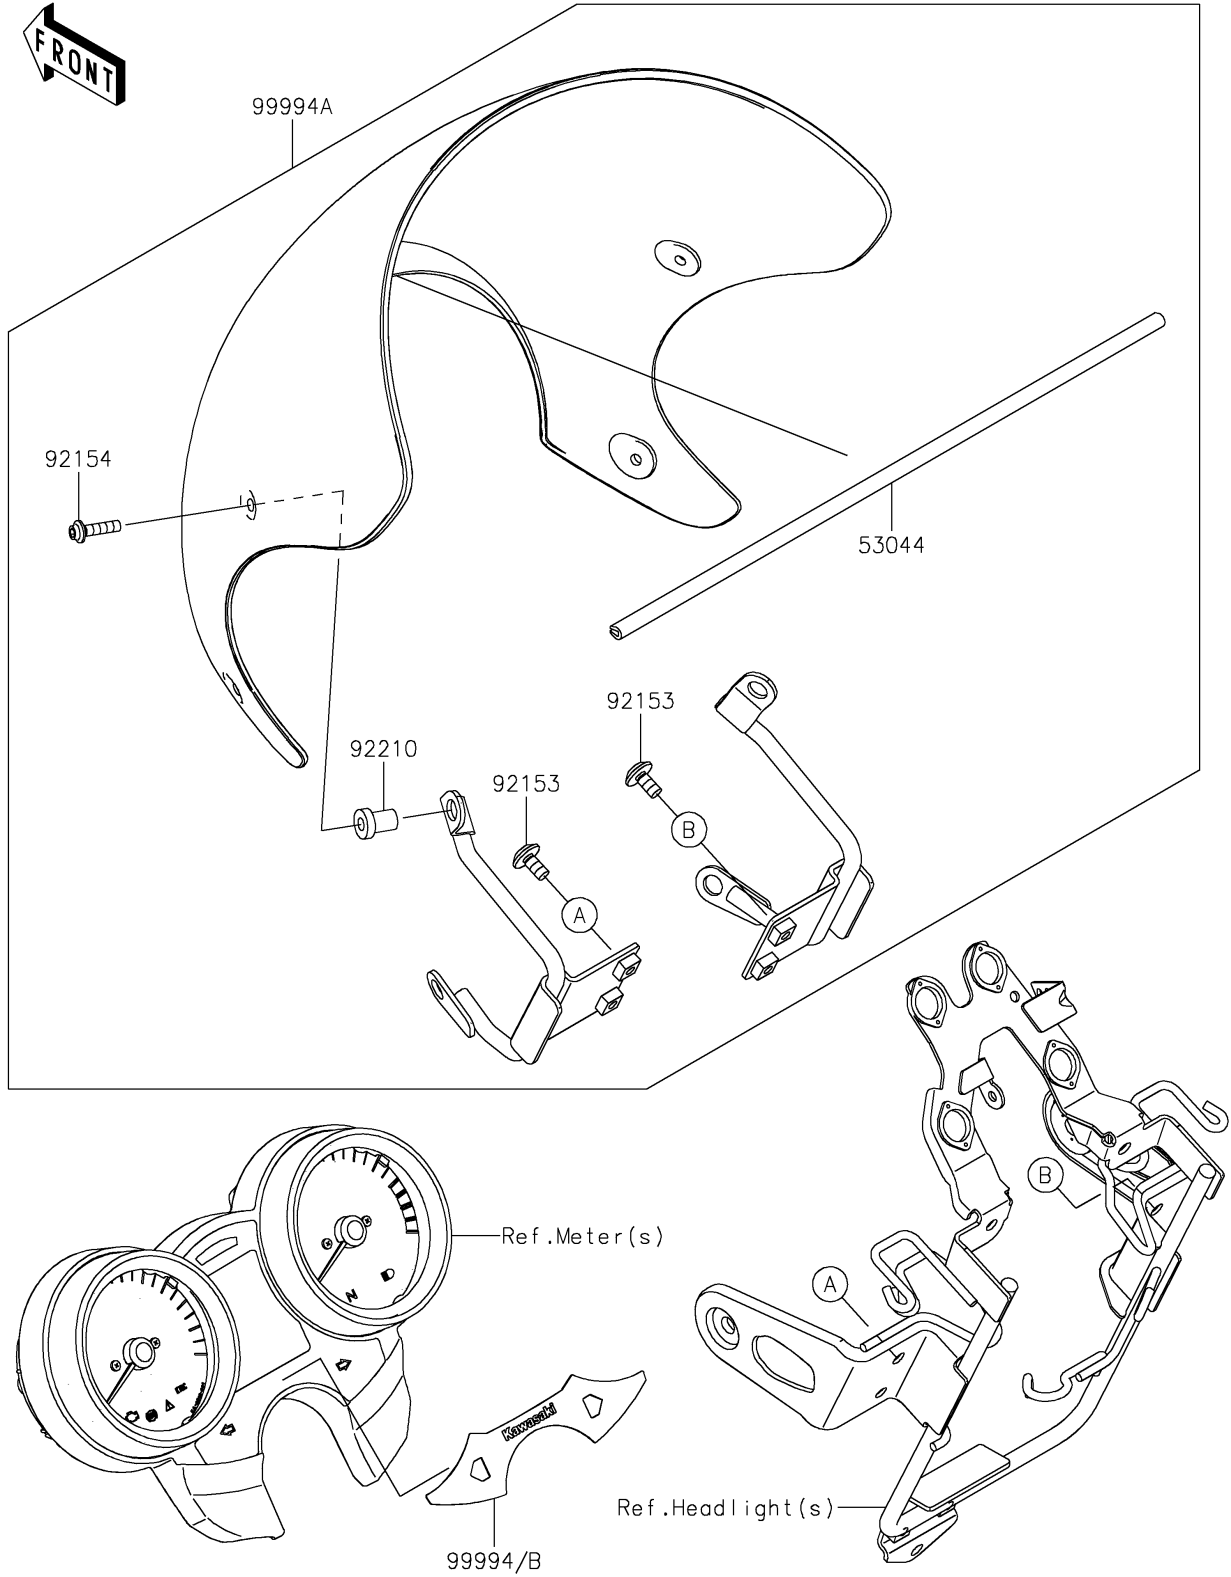

2023 Z900RS SE PARTS DIAGRAM

Accessory(Cover)

F2910B

2023 Z900RS SE PARTS LIST

Accessory(Cover)

ITEM NAME	PART NUMBER	QUANTITY
TRIM (Ref # 53044)	53044-0625	1
BOLT,SOCKET,6X12 (Ref # 92153)	92153-1948	4
BOLT,SOCKET,5X20 (Ref # 92154)	92154-0919	4
NUT,5MM (Ref # 92210)	92210-0001	4
KIT-ACC,INDICATOR COVER,SILVER (Ref # 99994)	99994-1016	1
KIT-ACCESSORY,METER COVER (Ref # 99994A)	99994-1021	1
INDICATOR COVER,BLACK (Ref # 99994B)	99994-1220	1