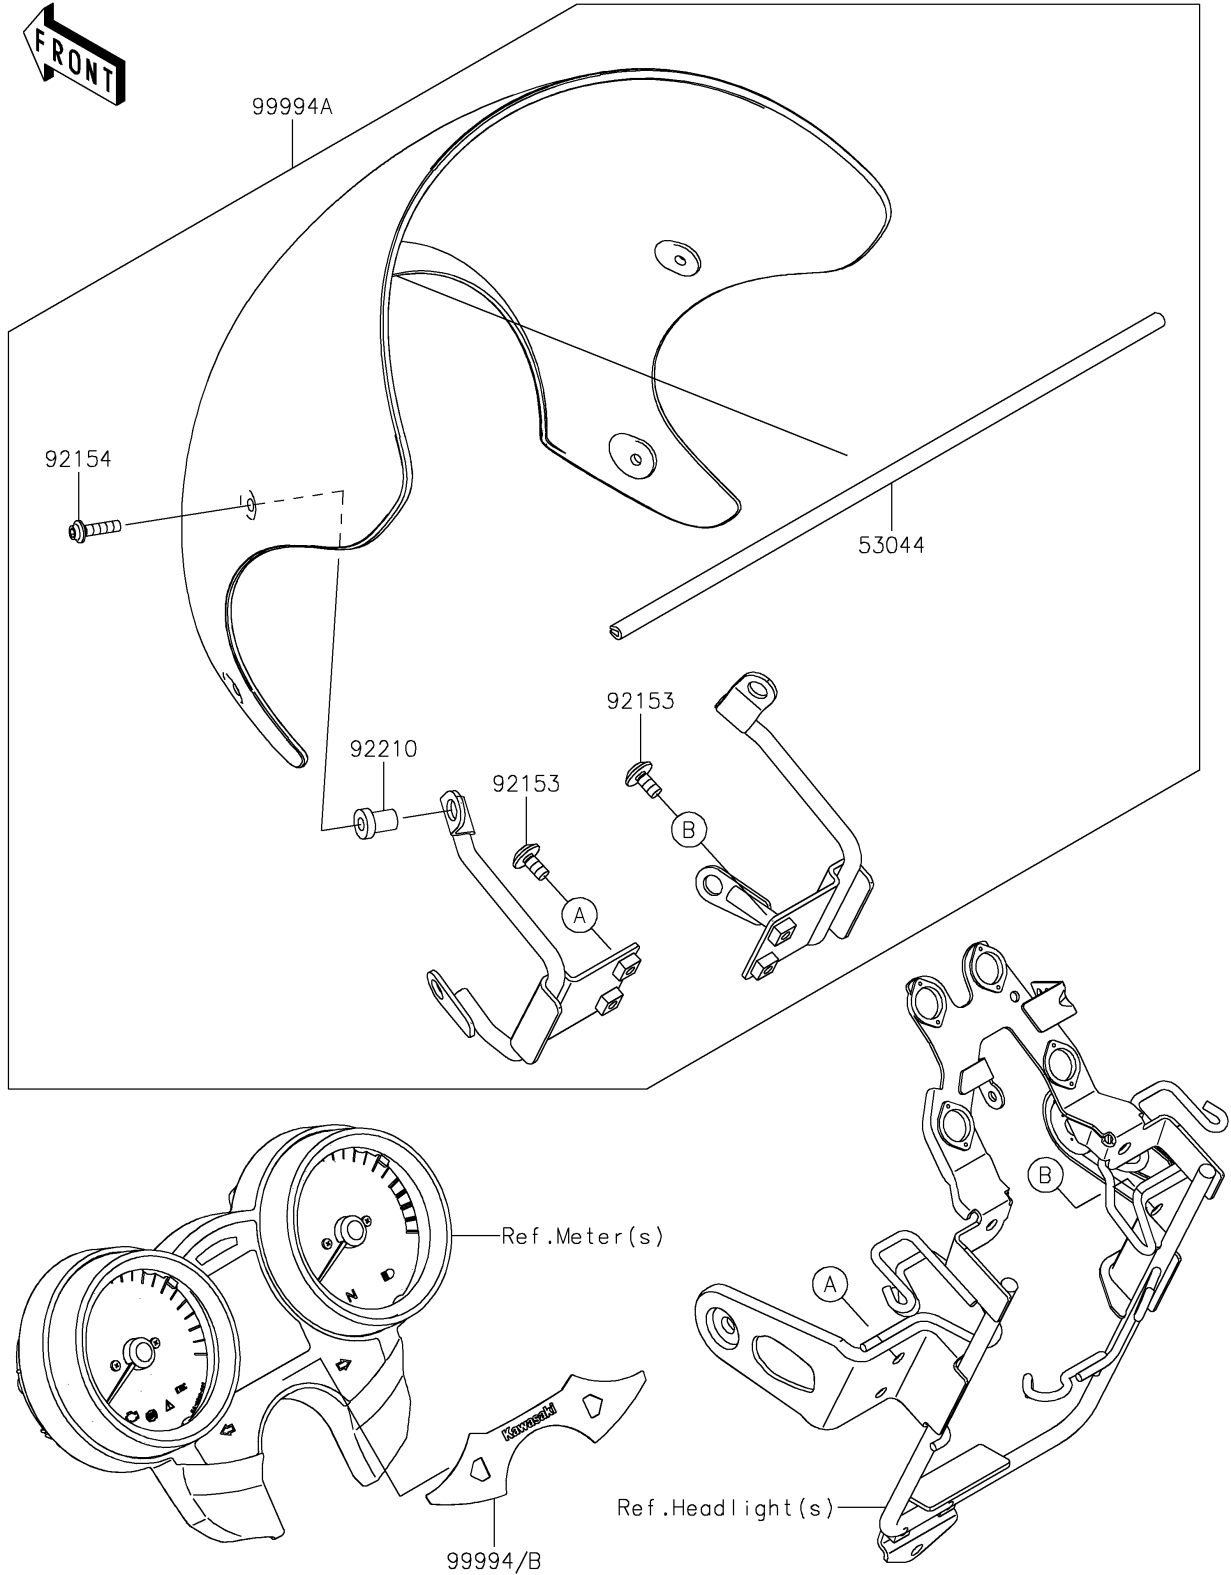

# 2022 Z900RS SE PARTS DIAGRAM

Accessory(Cover)

F2910B

## 2022 Z900RS SE PARTS LIST

### Accessory(Cover)

ITEM NAME	PART NUMBER	QUANTITY
TRIM (Ref # 53044)	53044-0625	1
BOLT,SOCKET,6X12 (Ref # 92153)	92153-1948	4
BOLT,SOCKET,5X20 (Ref # 92154)	92154-0919	4
NUT,5MM (Ref # 92210)	92210-0001	4
KIT-ACC,INDICATOR COVER,SILVER (Ref # 99994)	99994-1016	1
KIT-ACCESSORY,METER COVER (Ref # 99994A)	99994-1021	1
INDICATOR COVER,BLACK (Ref # 99994B)	99994-1220	1