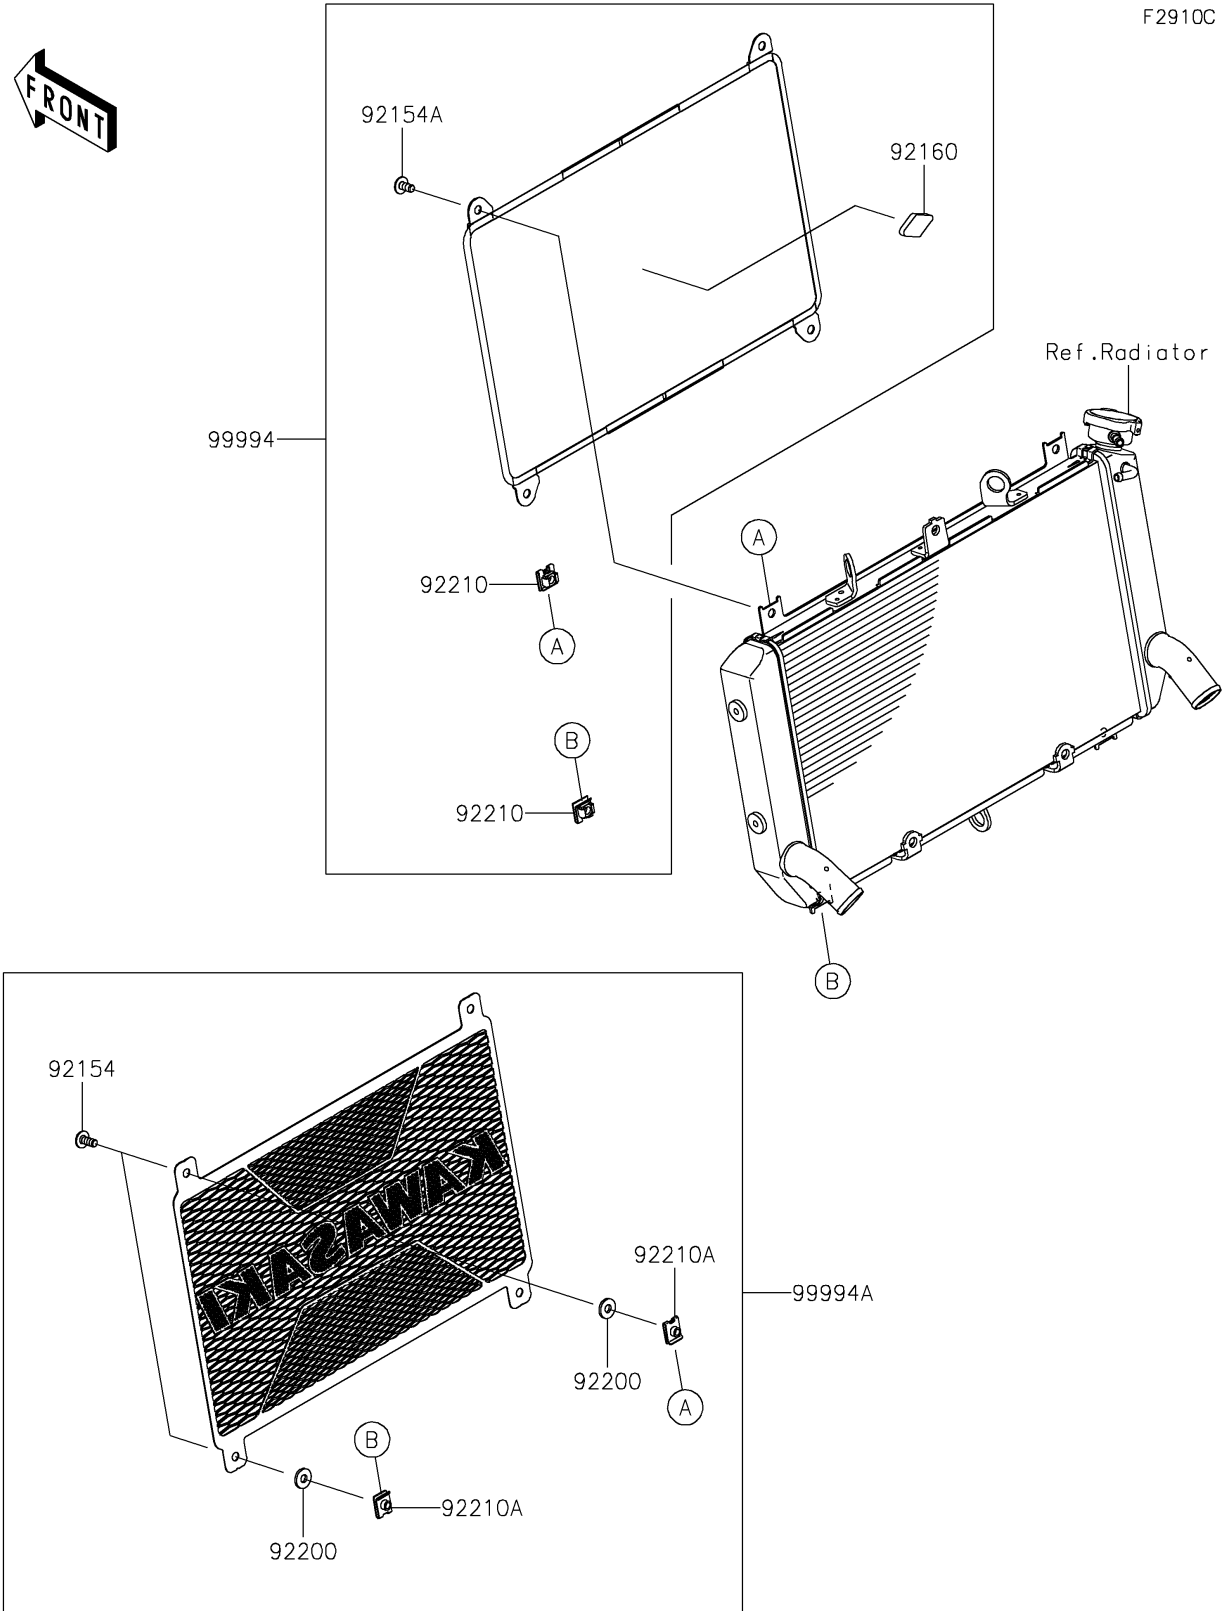

2025 Z900RS SE PARTS DIAGRAM

Accessory(Radiator Screen)

F2910C

2025 Z900RS SE PARTS LIST

Accessory(Radiator Screen)

ITEM NAME	PART NUMBER	QUANTITY
BOLT,SOCKET,6X14 (Ref # 92154)	92154-0856	4
BOLT,SOCKET,6X12 (Ref # 92154A)	92154-4003	4
DAMPER (Ref # 92160)	92160-1863	1
WASHER,6.5X16X2 (Ref # 92200)	92200-0312	4
NUT,CLIP,6MM (Ref # 92210)	92210-0867	4
NUT (Ref # 92210A)	92210-1518	4
RADIATOR SCREEN (Ref # 99994)	99994-1455	1
RADIATOR SCREEN (Ref # 99994A)	99994-1670	1