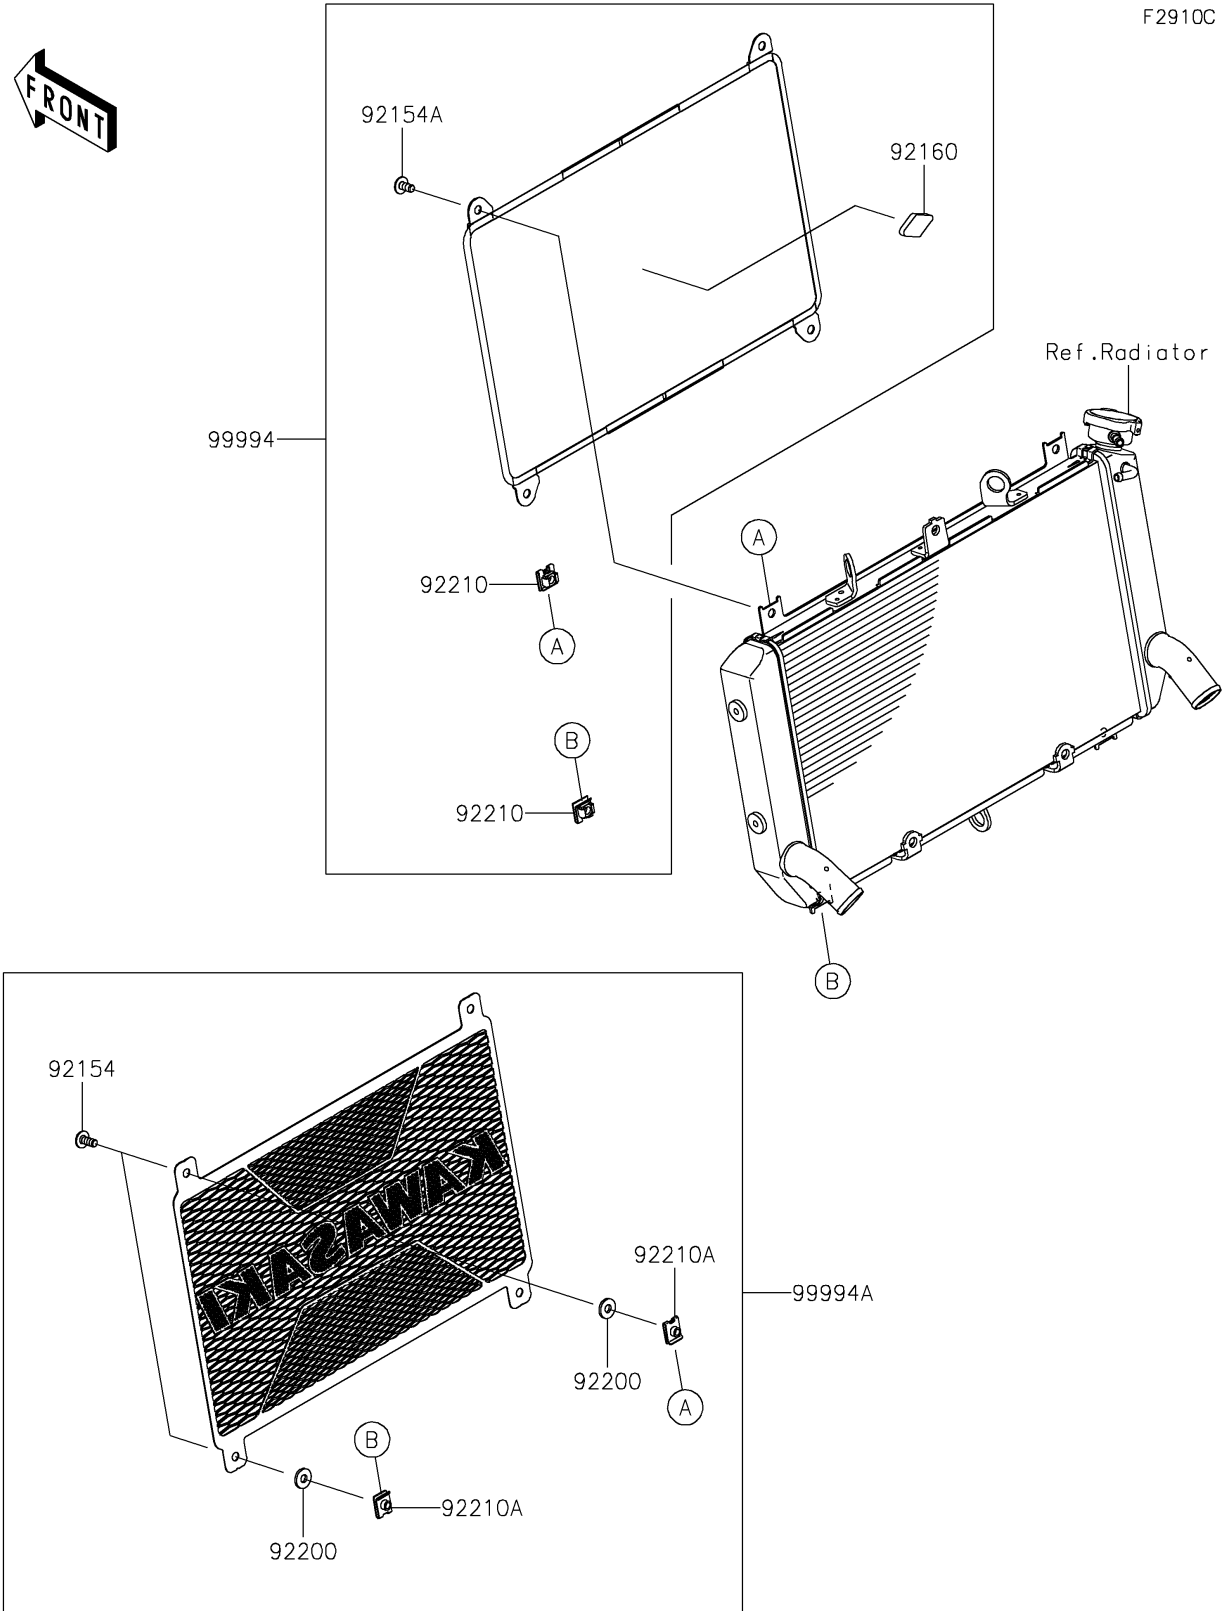

# 2022 Z900RS SE PARTS DIAGRAM

Accessory(Radiator Screen)

F2910C

## 2022 Z900RS SE PARTS LIST

Accessory(Radiator Screen)

ITEM NAME	PART NUMBER	QUANTITY
BOLT,SOCKET,6X14 (Ref # 92154)	92154-0856	4
BOLT,SOCKET,6X12 (Ref # 92154A)	92154-4003	4
DAMPER (Ref # 92160)	92160-1863	1
WASHER,6.5X16X2 (Ref # 92200)	92200-0312	4
NUT,CLIP,6MM (Ref # 92210)	92210-0867	4
NUT (Ref # 92210A)	92210-1518	4
RADIATOR SCREEN (Ref # 99994)	99994-1455	1
RADIATOR SCREEN (Ref # 99994A)	99994-1670	1