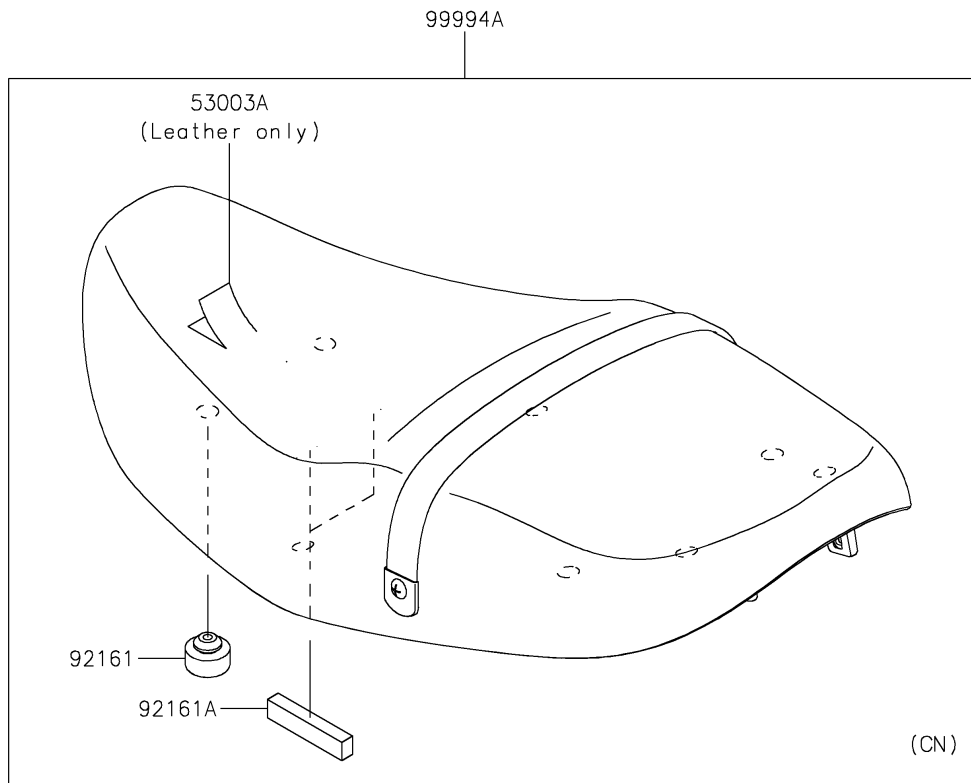

2023 Z900RS SE PARTS DIAGRAM

Accessory(Seat)

2023 Z900RS SE PARTS LIST

Accessory(Seat)

ITEM NAME	PART NUMBER	QUANTITY
LEATHER,BLACK (Ref # 53003)	53003-0591-MA	1
LEATHER,BLACK (Ref # 53003A)	53003-0592-MA	1
DAMPER,SEAT (Ref # 92161)	92161-0930	8
DAMPER,10X70X15 (Ref # 92161A)	92161-2132	2
SEAT(LOW),BLACK+BLK (Ref # 99994)	99994-1580-12Y	1
SEAT(HIGH),BLACK+BLK (Ref # 99994A)	99994-1581-12Y	1