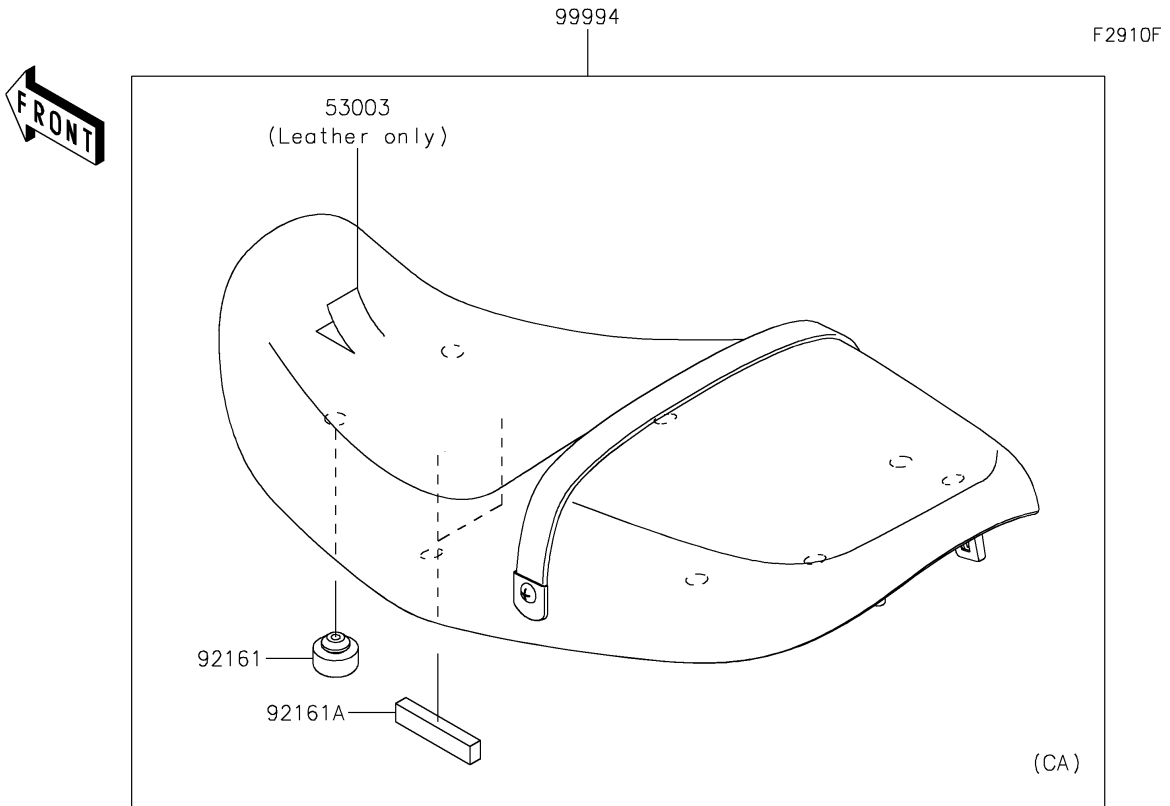

2023 Z900RS SE PARTS DIAGRAM

Accessory(Seat)

2023 Z900RS SE PARTS LIST

Accessory(Seat)

ITEM NAME	PART NUMBER	QUANTITY
LEATHER,BLACK (Ref # 53003)	53003-0591-MA	1
LEATHER,BLACK (Ref # 53003A)	53003-0592-MA	1
DAMPER,SEAT (Ref # 92161)	92161-0930	8
DAMPER,10X70X15 (Ref # 92161A)	92161-2132	2
SEAT(LOW),BLACK+BLK (Ref # 99994)	99994-1580-12Y	1
SEAT(HIGH),BLACK+BLK (Ref # 99994A)	99994-1581-12Y	1