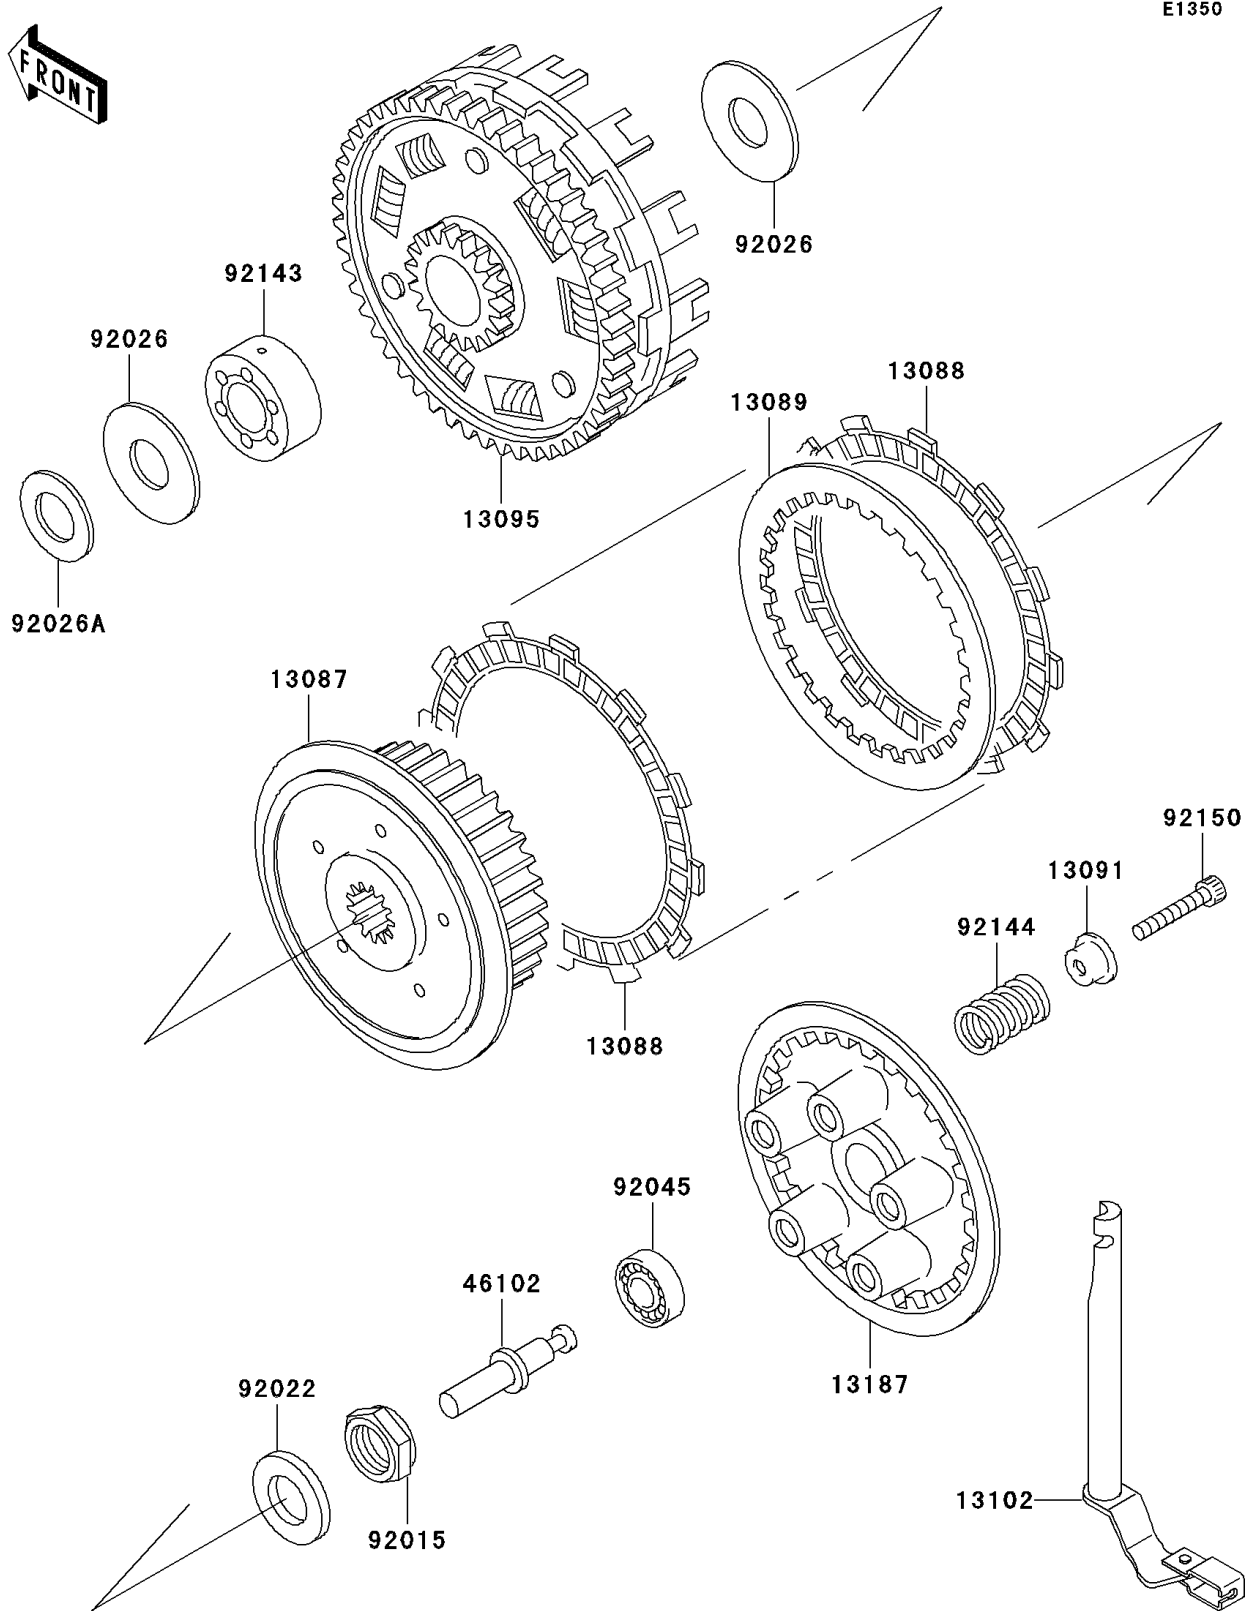

# 2005 ZZR600 (Canada Only) PARTS DIAGRAM

Clutch

## 2005 ZZR600 (Canada Only) PARTS LIST

### Clutch

ITEM NAME	PART NUMBER	QUANTITY
HUB-CLUTCH (Ref # 13087)	13087-042	1
PLATE-FRICTION (Ref # 13088)	13088-1087	7
PLATE-CLUTCH,T=2.3 (Ref # 13089)	13089-1004	6
HOLDER,CLUTCH SPRING (Ref # 13091)	13091-1840	5
HOUSING-COMP-CLUTCH (Ref # 13095)	13095-1304	1
RELEASE-COMP-CLUTCH (Ref # 13102)	13102-1156	1
PLATE-CLUTCH OPERATING (Ref # 13187)	13187-1006	1
ROD,CLUTCH (Ref # 46102)	46102-1030	1
NUT,20MM (Ref # 92015)	92015-1555	1
WASHER (Ref # 92022)	92022-1868	1
SPACER,25X66X2.0 (Ref # 92026)	92026-1383	2
SPACER,25.5X38X1.0 (Ref # 92026A)	92026-1536	1
BEARING-BALL,6001C3ML01 (Ref # 92045)	92045-1235	1
COLLAR (Ref # 92143)	92143-1387	1
SPRING,CLUTCH (Ref # 92144)	92144-1731	5
BOLT,SOCKET,6X35 (Ref # 92150)	92150-1713	5