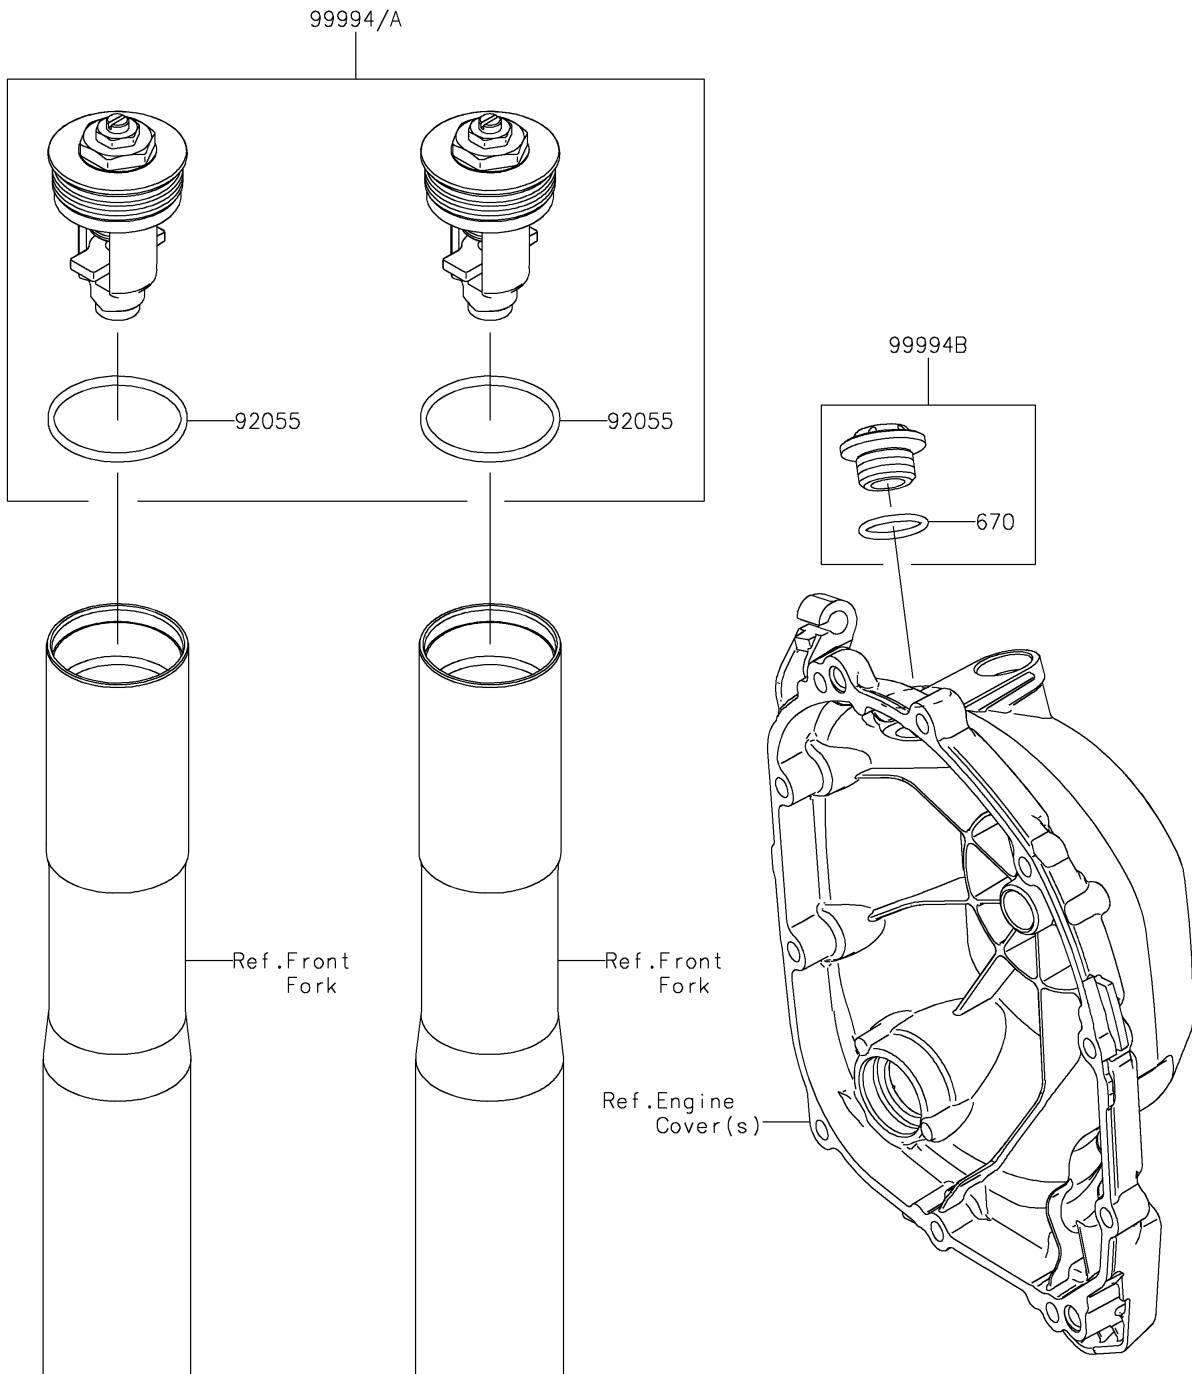

2022 Z900RS SE PARTS DIAGRAM

Accessory(Cap)

F2910G

2022 Z900RS SE PARTS LIST

Accessory(Cap)

ITEM NAME	PART NUMBER	QUANTITY
-----------	-------------	----------