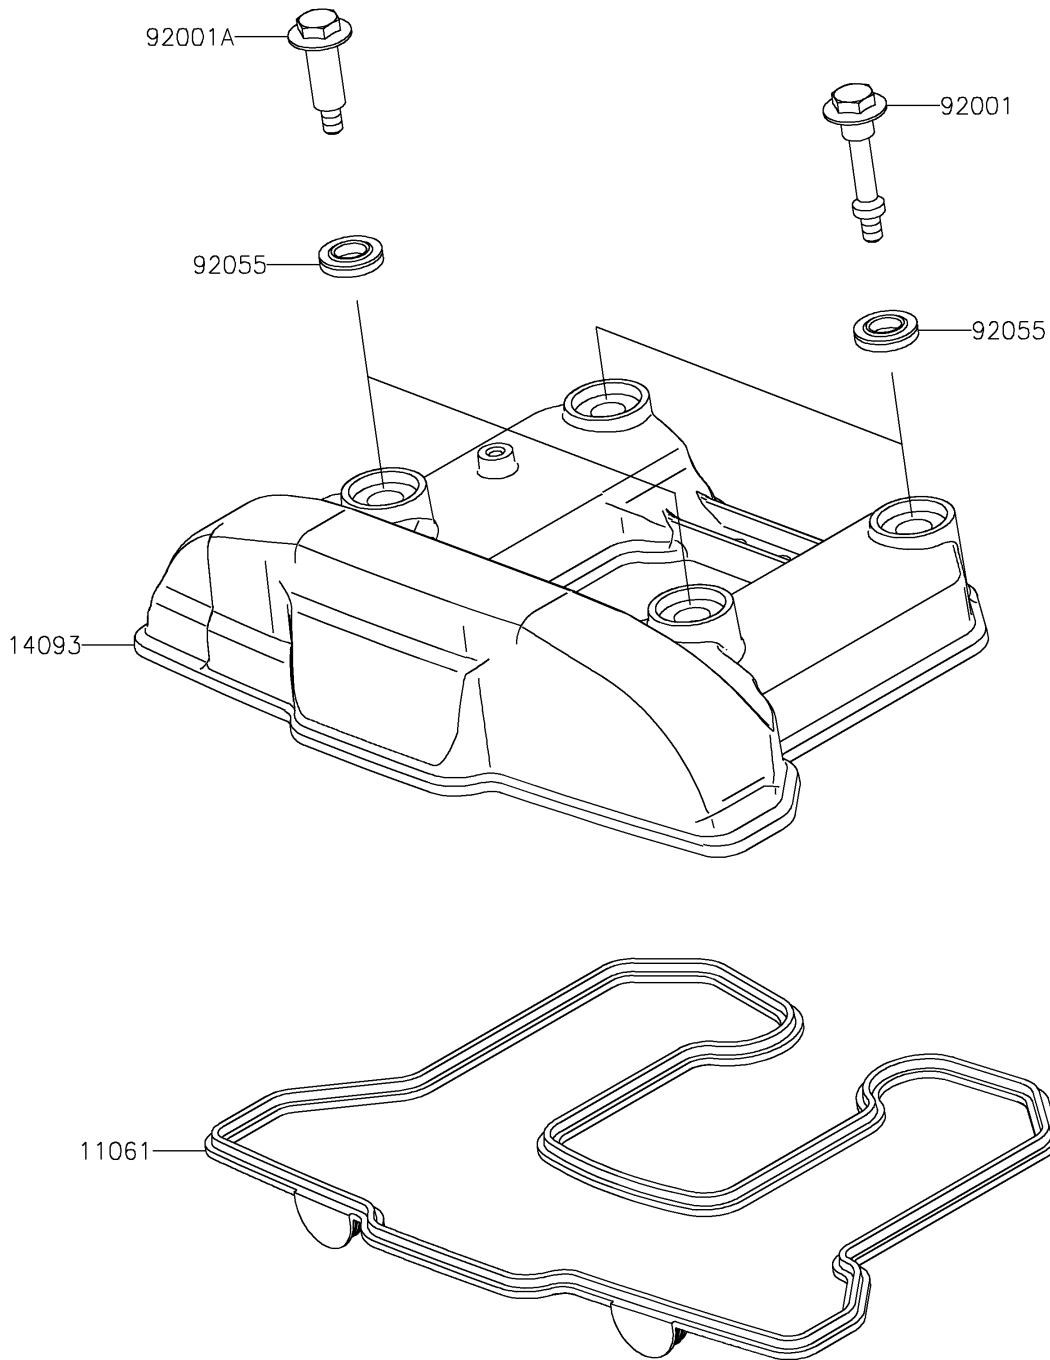

2024 KLR650 S ABS PARTS DIAGRAM

Cylinder Head Cover

E1112

2024 KLR650 S ABS PARTS LIST

Cylinder Head Cover

ITEM NAME	PART NUMBER	QUANTITY
GASKET,HEAD COVER (Ref # 11061)	11061-1390	1
COVER,HEAD (Ref # 14093)	14093-0059	1
BOLT,L=46.5 (Ref # 92001)	92001-1853	2
BOLT,L=34.5 (Ref # 92001A)	92001-1854	2
RING-O (Ref # 92055)	92055-0143	4