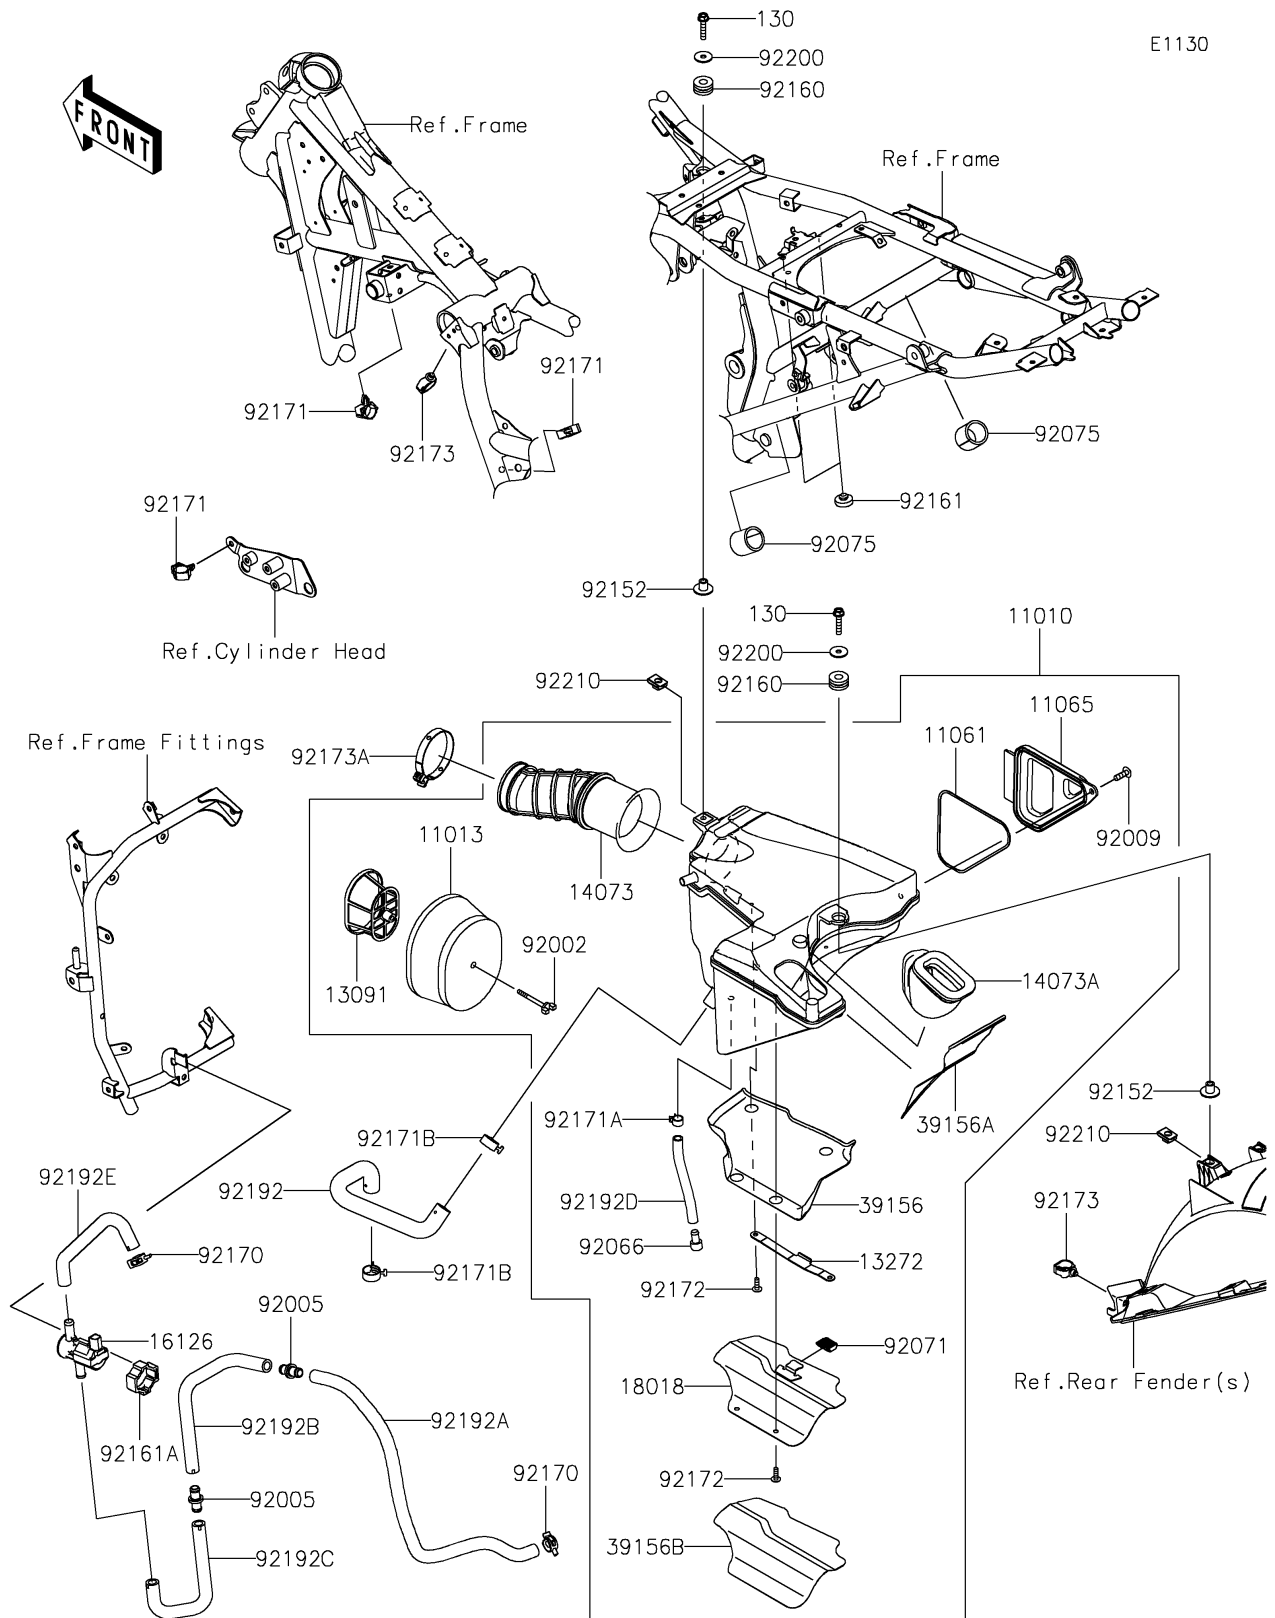

2025 KLR650 S ABS PARTS DIAGRAM

Air Cleaner

2025 KLR650 S ABS PARTS LIST

Air Cleaner

ITEM NAME	PART NUMBER	QUANTITY
FILTER-ASSY-AIR (Ref # 11010)	11010-1805	1
ELEMENT-AIR FILTER (Ref # 11013)	11013-1152	1
GASKET (Ref # 11061)	11061-1393	1
CAP (Ref # 11065)	11065-1373	1
HOLDER (Ref # 13091)	13091-1473	1
PLATE (Ref # 13272)	13272-3875	1
DUCT (Ref # 14073)	14073-0993	1
DUCT (Ref # 14073A)	14073-0994	1
VALVE,AIR SWITCHING (Ref # 16126)	16126-0033	1
PLATE-HEAT GUARD (Ref # 18018)	18018-0641	1
PAD (Ref # 39156)	39156-2760	1
PAD (Ref # 39156A)	39156-2761	1
PAD (Ref # 39156B)	39156-2793	1
BOLT (Ref # 92002)	92002-1904	1
FITTING (Ref # 92005)	92005-1379	2
SCREW (Ref # 92009)	92009-1460	1
PLUG,DRAIN,8.5X15 (Ref # 92066)	92066-0127	1
GROMMET (Ref # 92071)	92071-0786	1
DAMPER,25X31X30 (Ref # 92075)	92075-1906	2
COLLAR,6.5X10.5X13.1 (Ref # 92152)	92152-0547	2
DAMPER (Ref # 92160)	92160-1162	2
DAMPER (Ref # 92161)	92161-0336	2
DAMPER,ASWV (Ref # 92161A)	92161-0499	1
CLAMP (Ref # 92170)	92170-1118	2
CLAMP,BRAKE HOSE (Ref # 92171)	92171-0316	3
CLAMP,12MM (Ref # 92171A)	92171-1870	1
CLAMP (Ref # 92171B)	92171-1890	2
SCREW,TAPPING,5X16 (Ref # 92172)	92172-0280	4
CLAMP,HOLDER CLIP (Ref # 92173)	92173-0868	2

2025 KLR650 S ABS PARTS LIST

Air Cleaner

ITEM NAME	PART NUMBER	QUANTITY
CLAMP,62MM (Ref # 92173A)	92173-0922	1
TUBE,BREATHER (Ref # 92192)	92192-2463	1
TUBE,FITTING-A/C (Ref # 92192A)	92192-2464	1
TUBE,FITTING-FITTING (Ref # 92192B)	92192-2465	1
TUBE,ASWV-FITTING (Ref # 92192C)	92192-2466	1
TUBE (Ref # 92192D)	92192-2493	1
TUBE,ASWV-REED VALVE (Ref # 92192E)	92192-2500	1
WASHER,6.5X22X1.6 (Ref # 92200)	92200-1087	2
NUT,6MM (Ref # 92210)	92210-0474	2
BOLT-FLANGED,6X30 (Ref # 130)	130BB0630	2