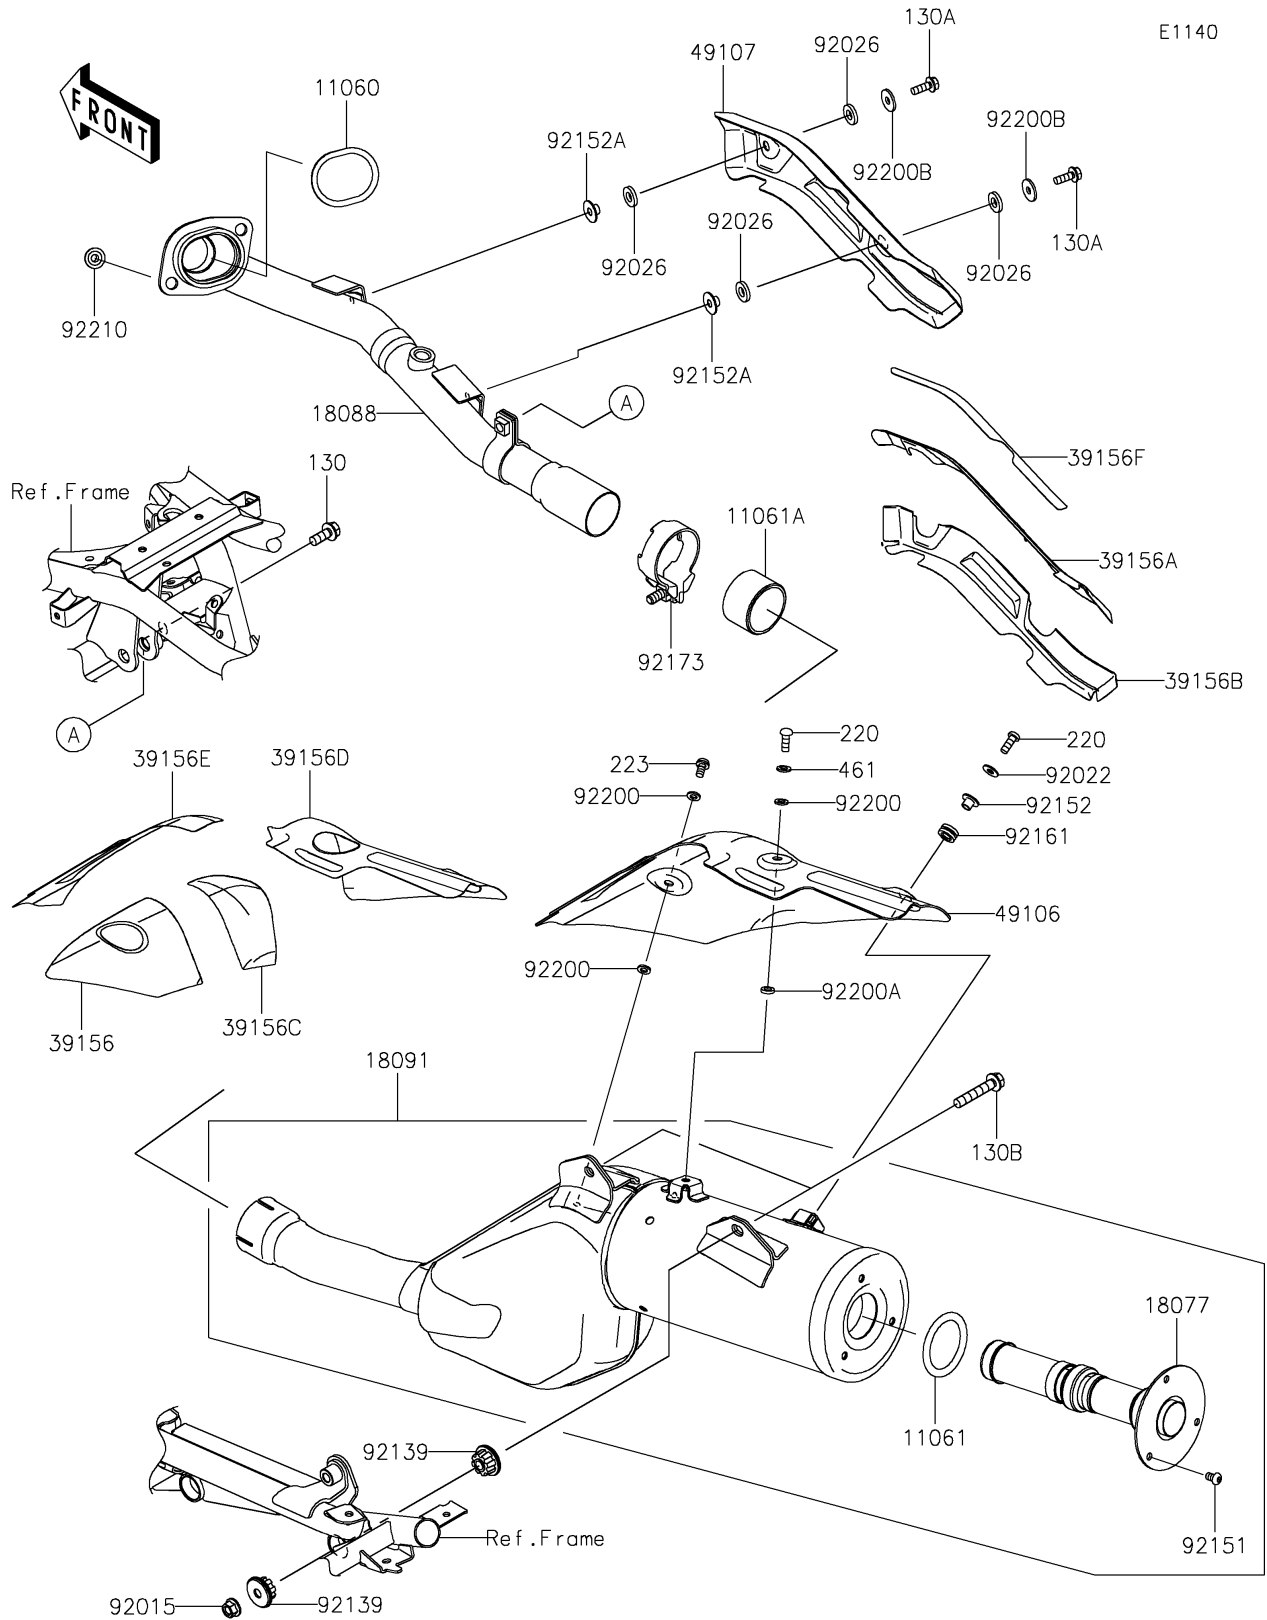

2025 KLR650 S ABS PARTS DIAGRAM

Muffler(s)

2025 KLR650 S ABS PARTS LIST

Muffler(s)

ITEM NAME	PART NUMBER	QUANTITY
GASKET,EXHAUST PIPE HOLDER (Ref # 11060)	11060-1108	1
GASKET (Ref # 11061)	11061-1345	1
GASKET,EXHAUST PIPE CONNECTING (Ref # 11061A)	11061-1411	1
ARRESTER-SPARK (Ref # 18077)	18077-0050	1
PIPE-EXHAUST (Ref # 18088)	18088-1665	1
BODY-COMP-MUFFLER (Ref # 18091)	18091-1268	1
PAD,MUFFLER COVER,FR (Ref # 39156)	39156-2693	1
PAD,EXHAUST PIPE COVER,CNT (Ref # 39156A)	39156-2698	1
PAD,EXHAUST PIPE COVER,LWR (Ref # 39156B)	39156-2699	1
PAD,MUFFLER COVER,CNT (Ref # 39156C)	39156-2738	1
PAD,MUFFLER COVER,RR (Ref # 39156D)	39156-2773	1
PAD,MUFFLER COVER,UPP (Ref # 39156E)	39156-2774	1
PAD,EXHAUST PIPE COVER,UPP (Ref # 39156F)	39156-2798	1
COVER-MUFFLER (Ref # 49106)	49106-0857	1
COVER-EXHAUST PIPE (Ref # 49107)	49107-0849	1
NUT,8MM (Ref # 92015)	92015-1402	2
WASHER,6.2X15X1.2 (Ref # 92022)	92022-2373	1
SPACER,8.7X18X3 (Ref # 92026)	92026-0919	4
BUSHING (Ref # 92139)	92139-1116	4
BOLT,SOCKET,6X10 (Ref # 92151)	92151-1449	3
COLLAR (Ref # 92152)	92152-2837	1
COLLAR (Ref # 92152A)	92152-2862	2
DAMPER (Ref # 92161)	92161-2434	1
CLAMP (Ref # 92173)	92173-2463	1
WASHER,6.2X11.5X1.5 (Ref # 92200)	92200-2496	3
WASHER,6.2X11.5X2.5 (Ref # 92200A)	92200-2511	1
WASHER,6.5X20X2 (Ref # 92200B)	92200-2529	2
NUT,8MM (Ref # 92210)	92210-1114	2
BOLT-FLANGED,8X20 (Ref # 130)	130BD0820	1

2025 KLR650 S ABS PARTS LIST

Muffler(s)

ITEM NAME	PART NUMBER	QUANTITY
BOLT-FLANGED,6X18 (Ref # 130A)	130CB0618	2
BOLT-FLANGED (Ref # 130B)	130CC0845	2
SCREW-PAN-CROS,6X16 (Ref # 220)	220AB0616	2
SCREW-PAN-WS-CROS,6X12 (Ref # 223)	223AB0612	1
WASHER-SPRING,6MM (Ref # 461)	461DB0600	1