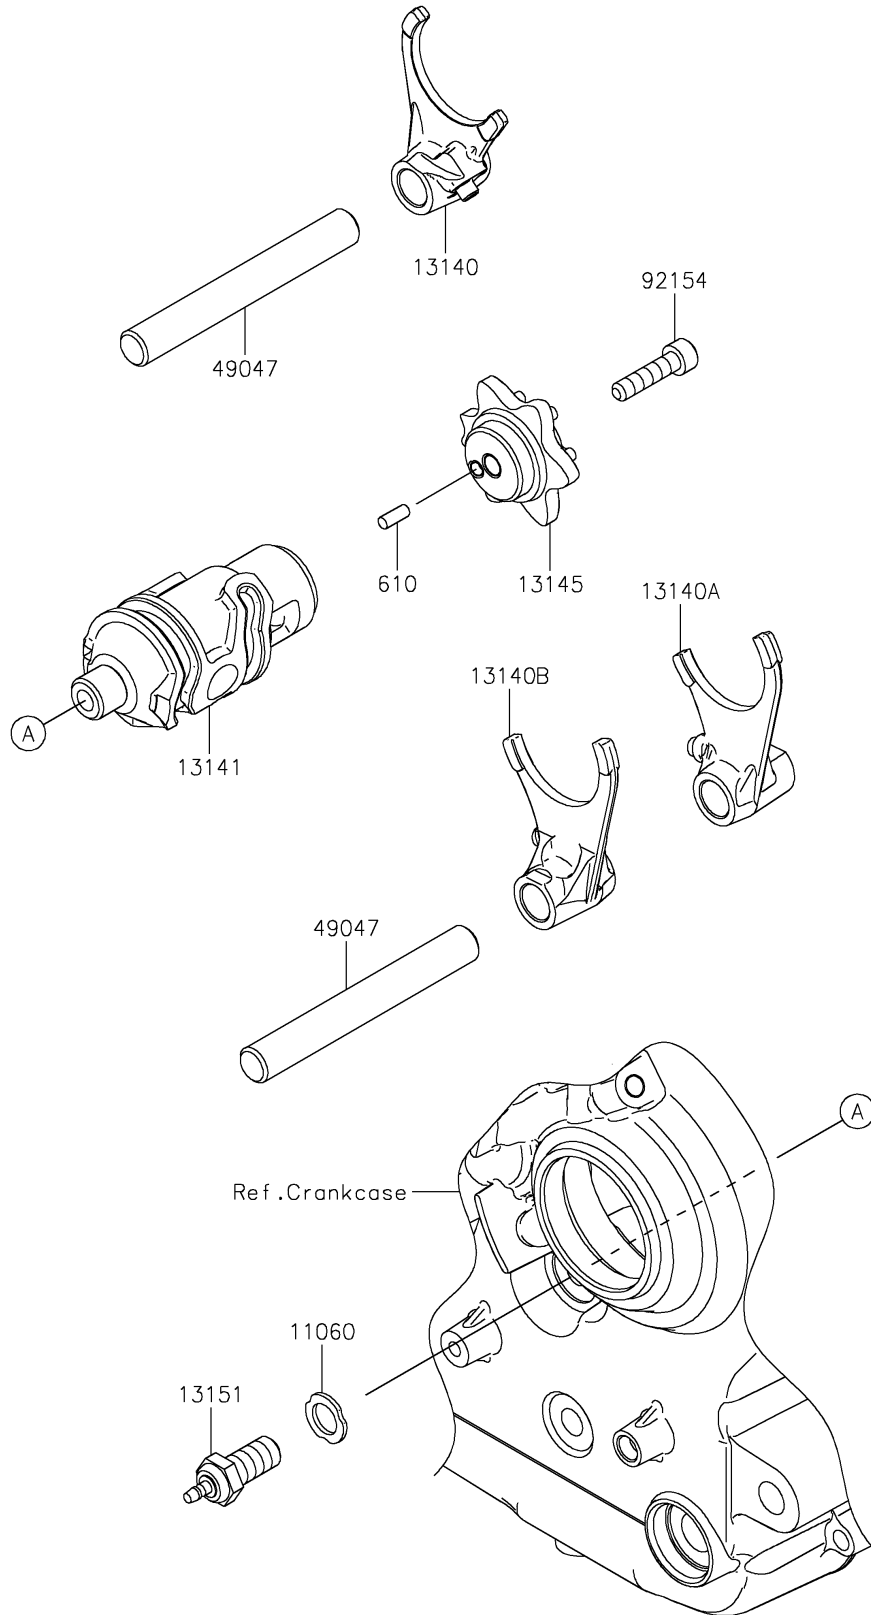

2024 KLR650 S ABS PARTS DIAGRAM

Gear Change Drum/Shift Fork(s)

E1362

2024 KLR650 S ABS PARTS LIST

Gear Change Drum/Shift Fork(s)

| ITEM NAME | PART NUMBER | QUANTITY |
|-----------------------------------|-------------|----------|
| GASKET,10.5X16X1.5 (Ref # 11060) | 11060-1676 | 1 |
| FORK-SHIFT (Ref # 13140) | 13140-0694 | 1 |
| FORK-SHIFT,LOW (Ref # 13140A) | 13140-1023 | 1 |
| FORK-SHIFT,2ND&3RD (Ref # 13140B) | 13140-1024 | 1 |
| DRUM-CHANGE (Ref # 13141) | 13141-0613 | 1 |
| CAM-CHANGE DRUM (Ref # 13145) | 13145-0050 | 1 |
| SWITCH-COMP (Ref # 13151) | 13151-0559 | 1 |
| ROD-SHIFT,L=93.7 (Ref # 49047) | 49047-0039 | 2 |
| BOLT,SOCKET,6X25 (Ref # 92154) | 92154-0477 | 1 |
| ROLLER,4X10 (Ref # 610) | 610A0410 | 1 |