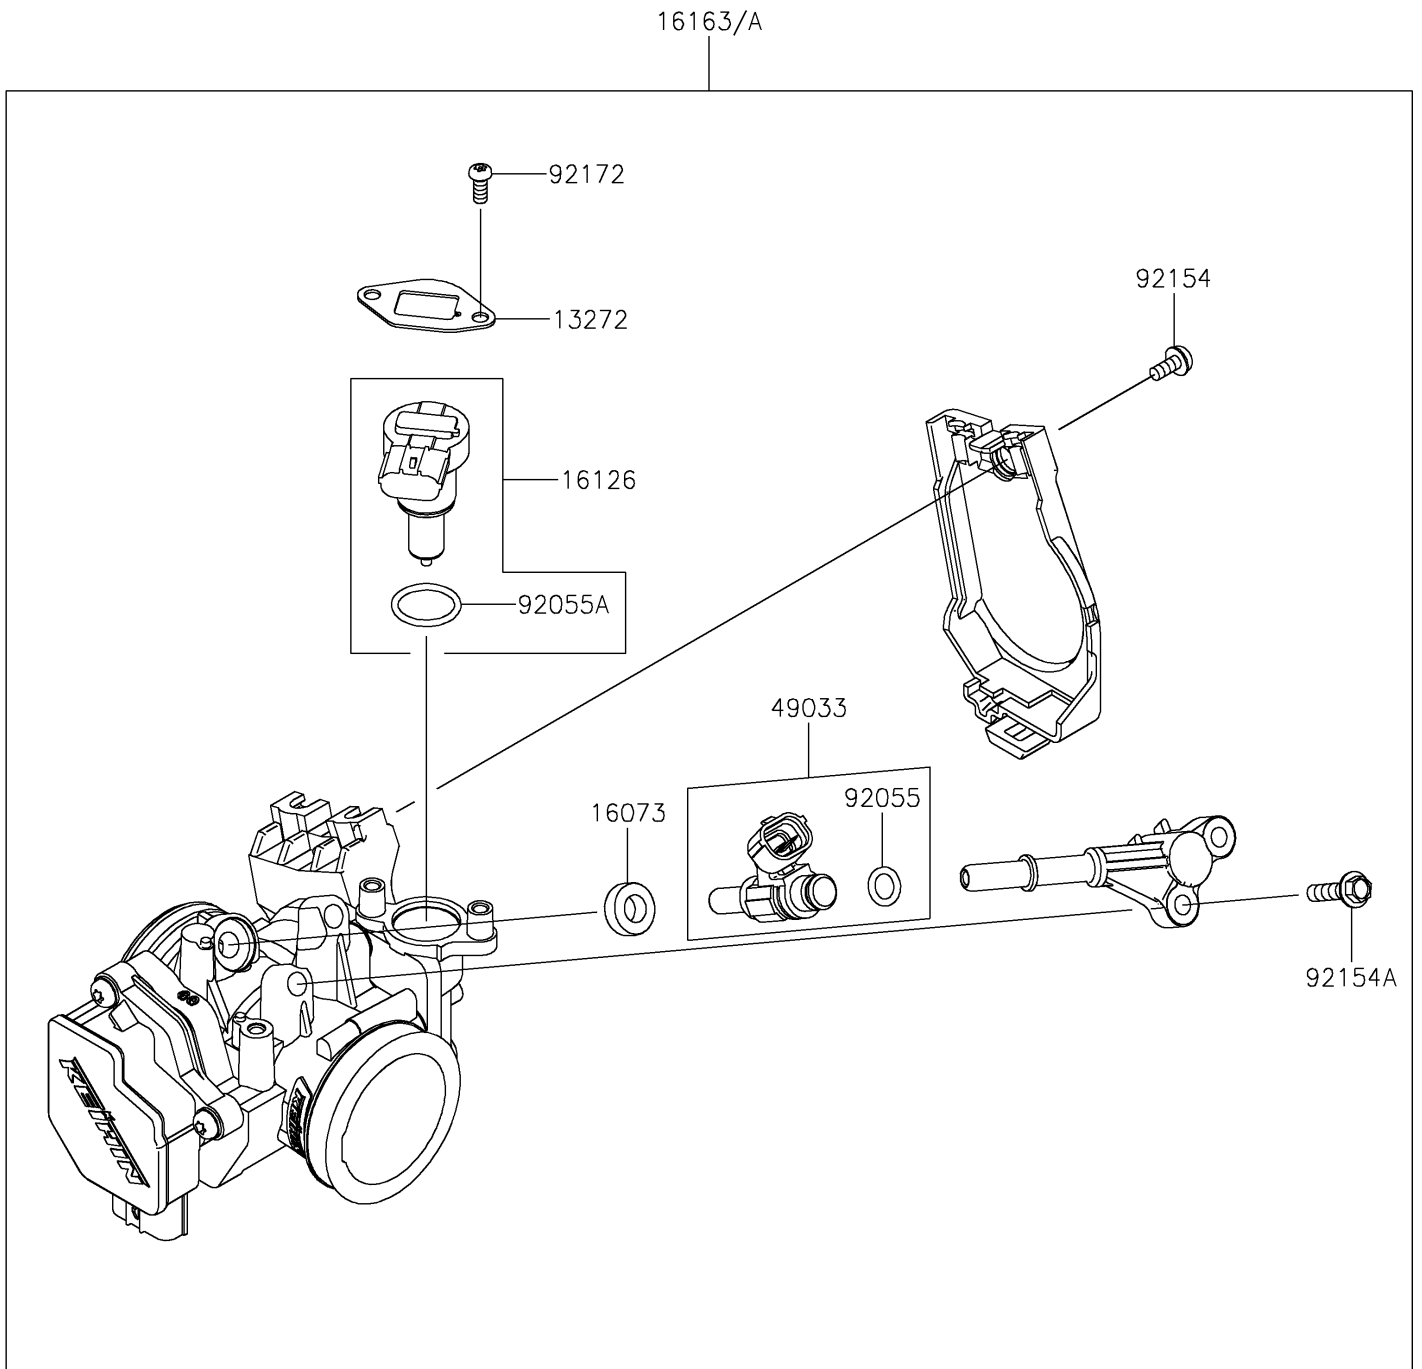

# 2023 KLR® 650 S ABS PARTS DIAGRAM

Throttle

E1510

## 2023 KLR® 650 S ABS PARTS LIST

### Throttle

ITEM NAME	PART NUMBER	QUANTITY
PLATE (Ref # 13272)	13272-1862	1
INSULATOR (Ref # 16073)	16073-0129	1
VALVE,ISC (Ref # 16126)	16126-0768	1
THROTTLE-ASSY (Ref # 16163)	16163-1244	1
NOZZLE-INJECTION (Ref # 49033)	49033-0578	1
RING-O,INJECTION NOZZLE (Ref # 92055)	92055-0124	1
RING-O (Ref # 92055A)	92055-0826	1
BOLT (Ref # 92154)	92154-0133	1
BOLT,FLANGED,5X20 (Ref # 92154A)	92154-1559	2
SCREW,TORX (Ref # 92172)	92172-0903	2
THROTTLE-ASSY (Ref # 16163A)	16163-1248	1