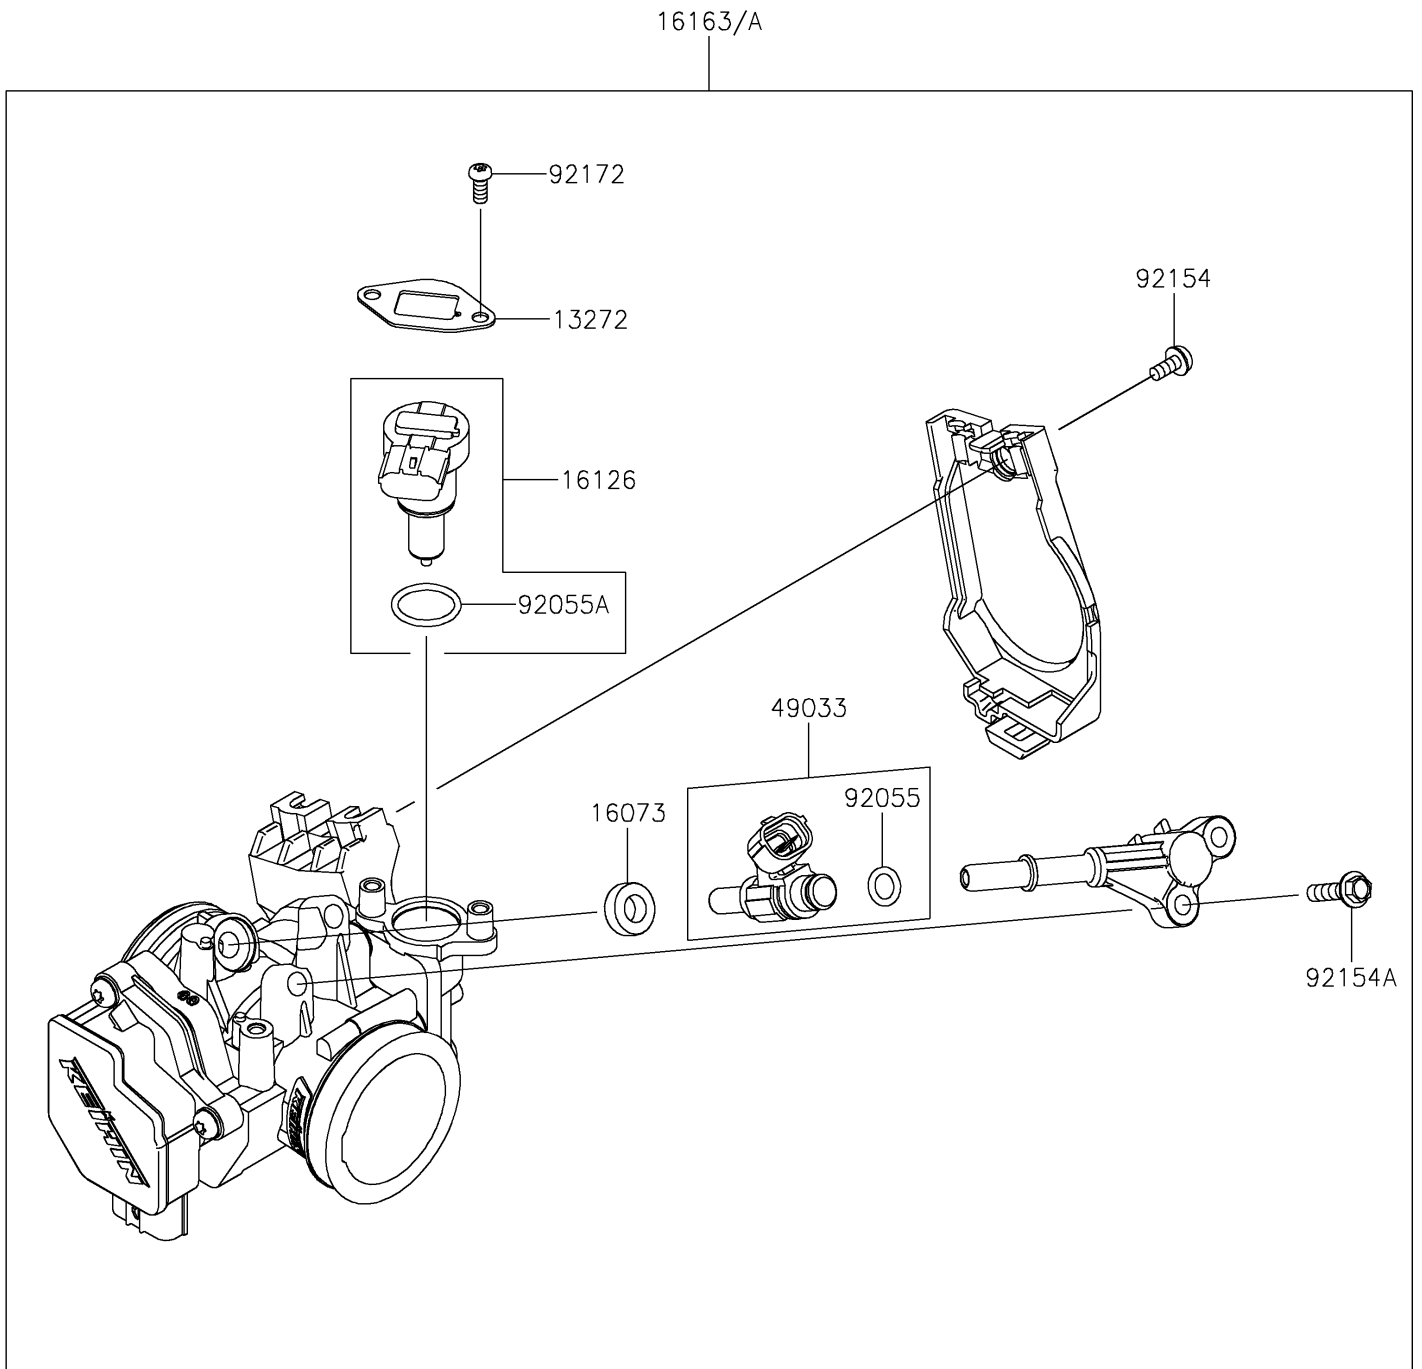

2025 KLR650 S ABS PARTS DIAGRAM

Throttle

E1510

2025 KLR650 S ABS PARTS LIST

Throttle

ITEM NAME	PART NUMBER	QUANTITY
PLATE (Ref # 13272)	13272-1862	1
INSULATOR (Ref # 16073)	16073-0129	1
VALVE,ISC (Ref # 16126)	16126-0768	1
THROTTLE-ASSY (Ref # 16163)	16163-1244	1
NOZZLE-INJECTION (Ref # 49033)	49033-0578	1
RING-O,INJECTION NOZZLE (Ref # 92055)	92055-0124	1
RING-O (Ref # 92055A)	92055-0826	1
BOLT (Ref # 92154)	92154-0133	1
BOLT,FLANGED,5X20 (Ref # 92154A)	92154-1559	2
SCREW,TORX (Ref # 92172)	92172-0903	2
THROTTLE-ASSY (Ref # 16163A)	16163-1248	1