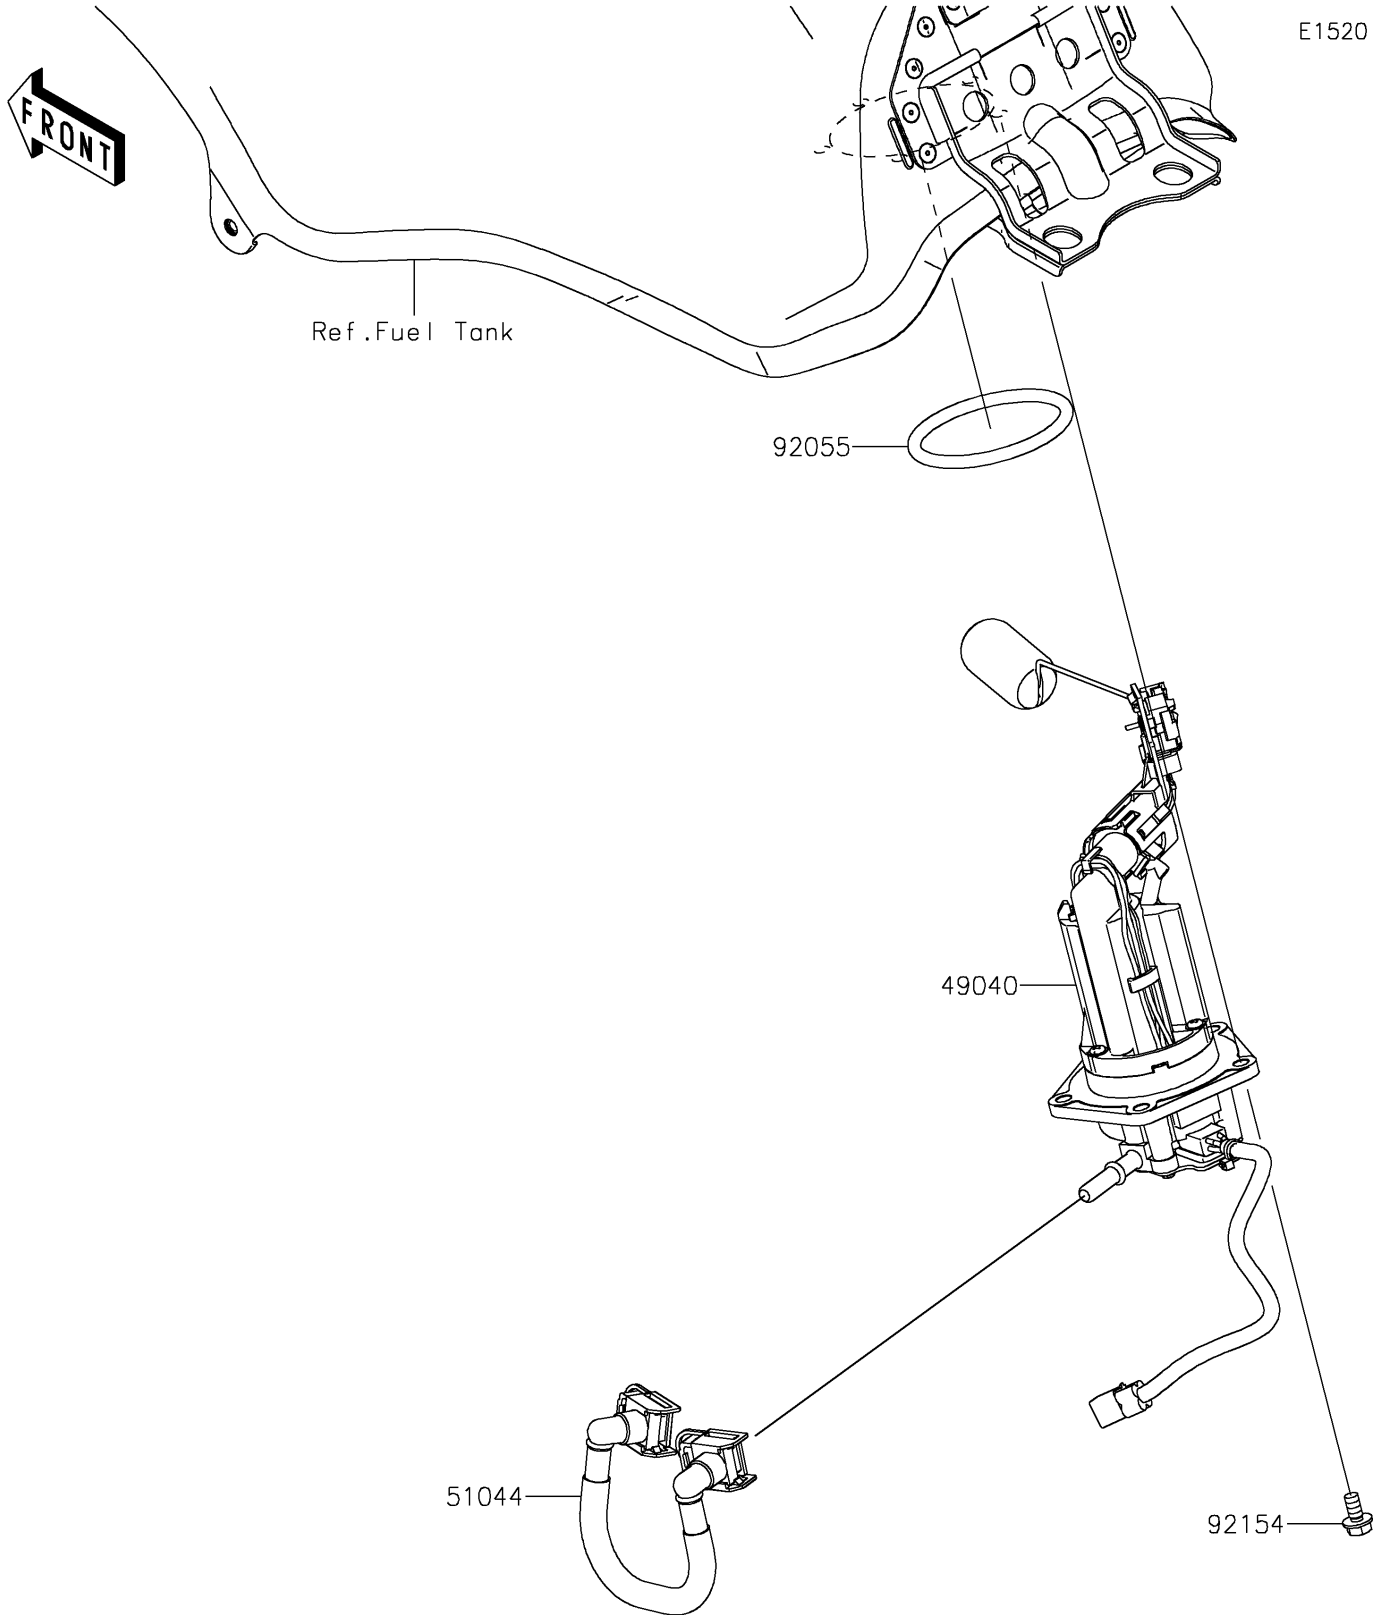

2025 KLR650 S ABS PARTS DIAGRAM

Fuel Pump

E1520

2025 KLR650 S ABS PARTS LIST

Fuel Pump

ITEM NAME	PART NUMBER	QUANTITY
PUMP-FUEL (Ref # 49040)	49040-0799	1
TUBE-ASSY,FUEL (Ref # 51044)	51044-0961	1
RING-O,64.6X5.7 (Ref # 92055)	92055-0185	1
BOLT,FLANGED,6X12 (Ref # 92154)	92154-1848	5