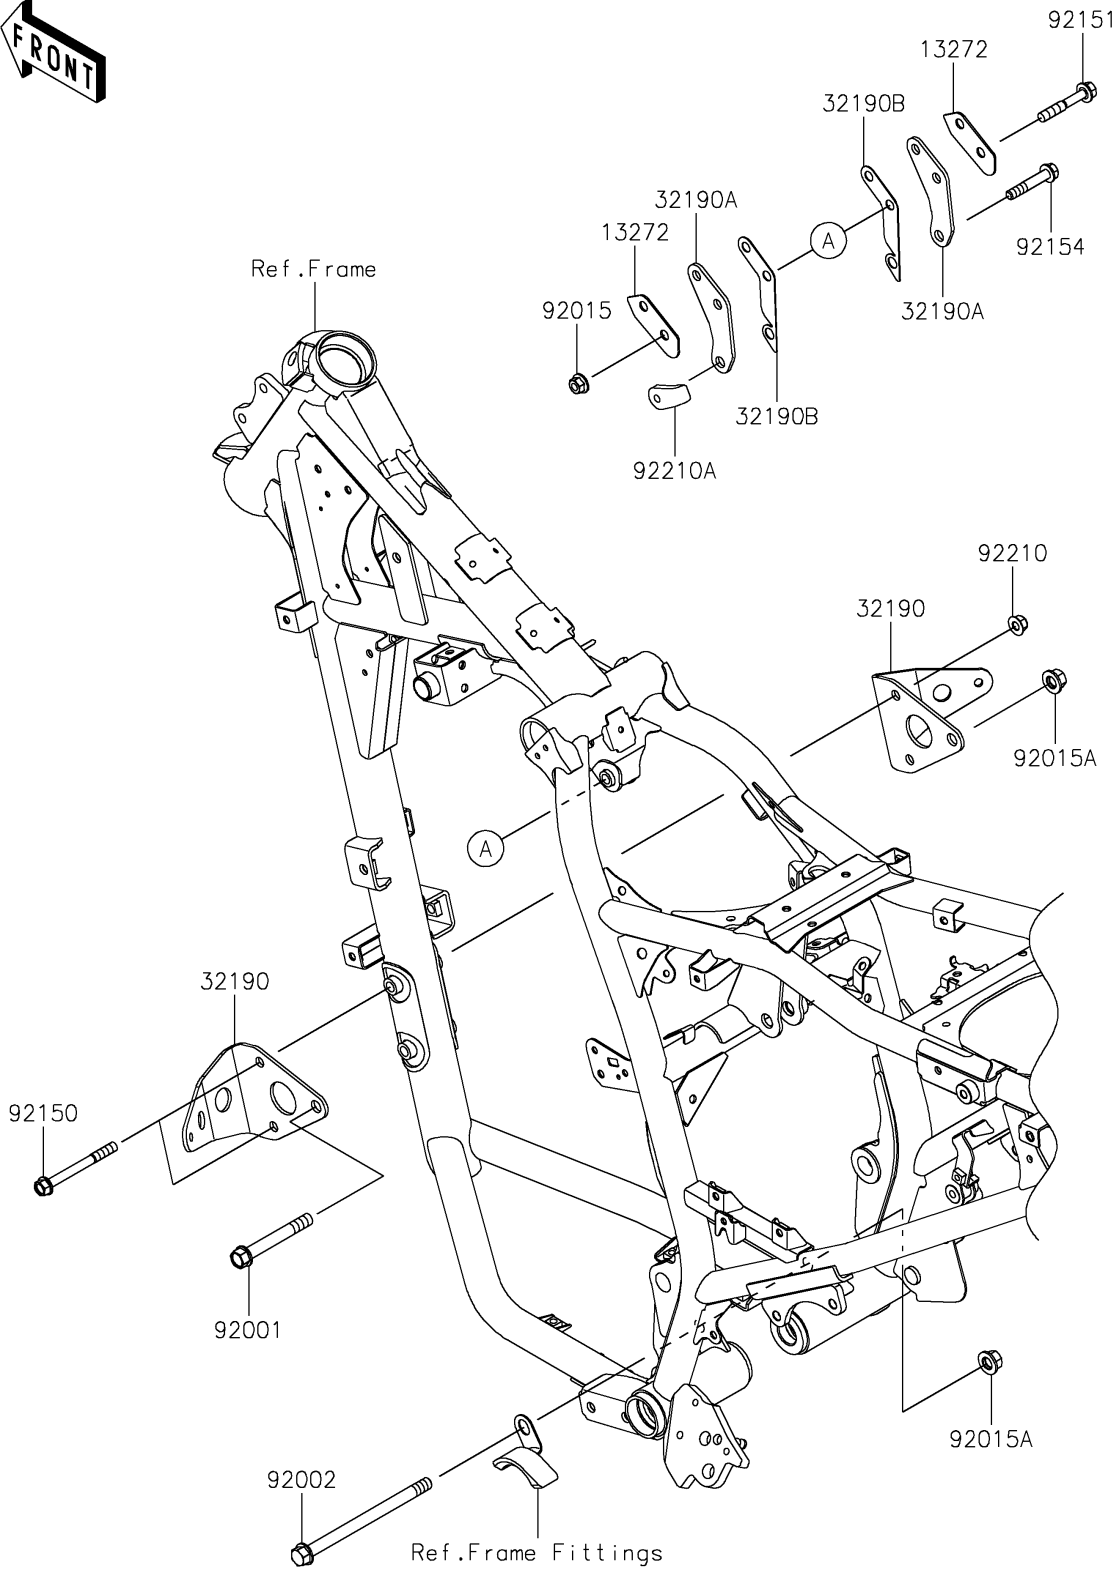

2023 KLR® 650 S PARTS DIAGRAM

Engine Mount

F2122

2023 KLR® 650 S PARTS LIST

Engine Mount

ITEM NAME	PART NUMBER	QUANTITY
PLATE (Ref # 13272)	13272-3910	2
BRACKET-ENGINE,LWR (Ref # 32190)	32190-0858	2
BRACKET-ENGINE,UPP (Ref # 32190A)	32190-0859	2
BRACKET-ENGINE (Ref # 32190B)	32190-0860	2
BOLT,10X75 (Ref # 92001)	92001-4021	1
BOLT,10X145 (Ref # 92002)	92002-1348	1
NUT,FLANGED,8MM (Ref # 92015)	92015-1406	2
NUT,FLANGED,10MM (Ref # 92015A)	92015-1415	2
BOLT,8X80 (Ref # 92150)	92150-1162	2
BOLT,8X50 (Ref # 92151)	92151-1463	2
BOLT,FLANGED,8X45 (Ref # 92154)	92154-3733	1
NUT,FLANGED,LOCK,8MM (Ref # 92210)	92210-0159	2
NUT,PLATE,8MM (Ref # 92210A)	92210-0608	1