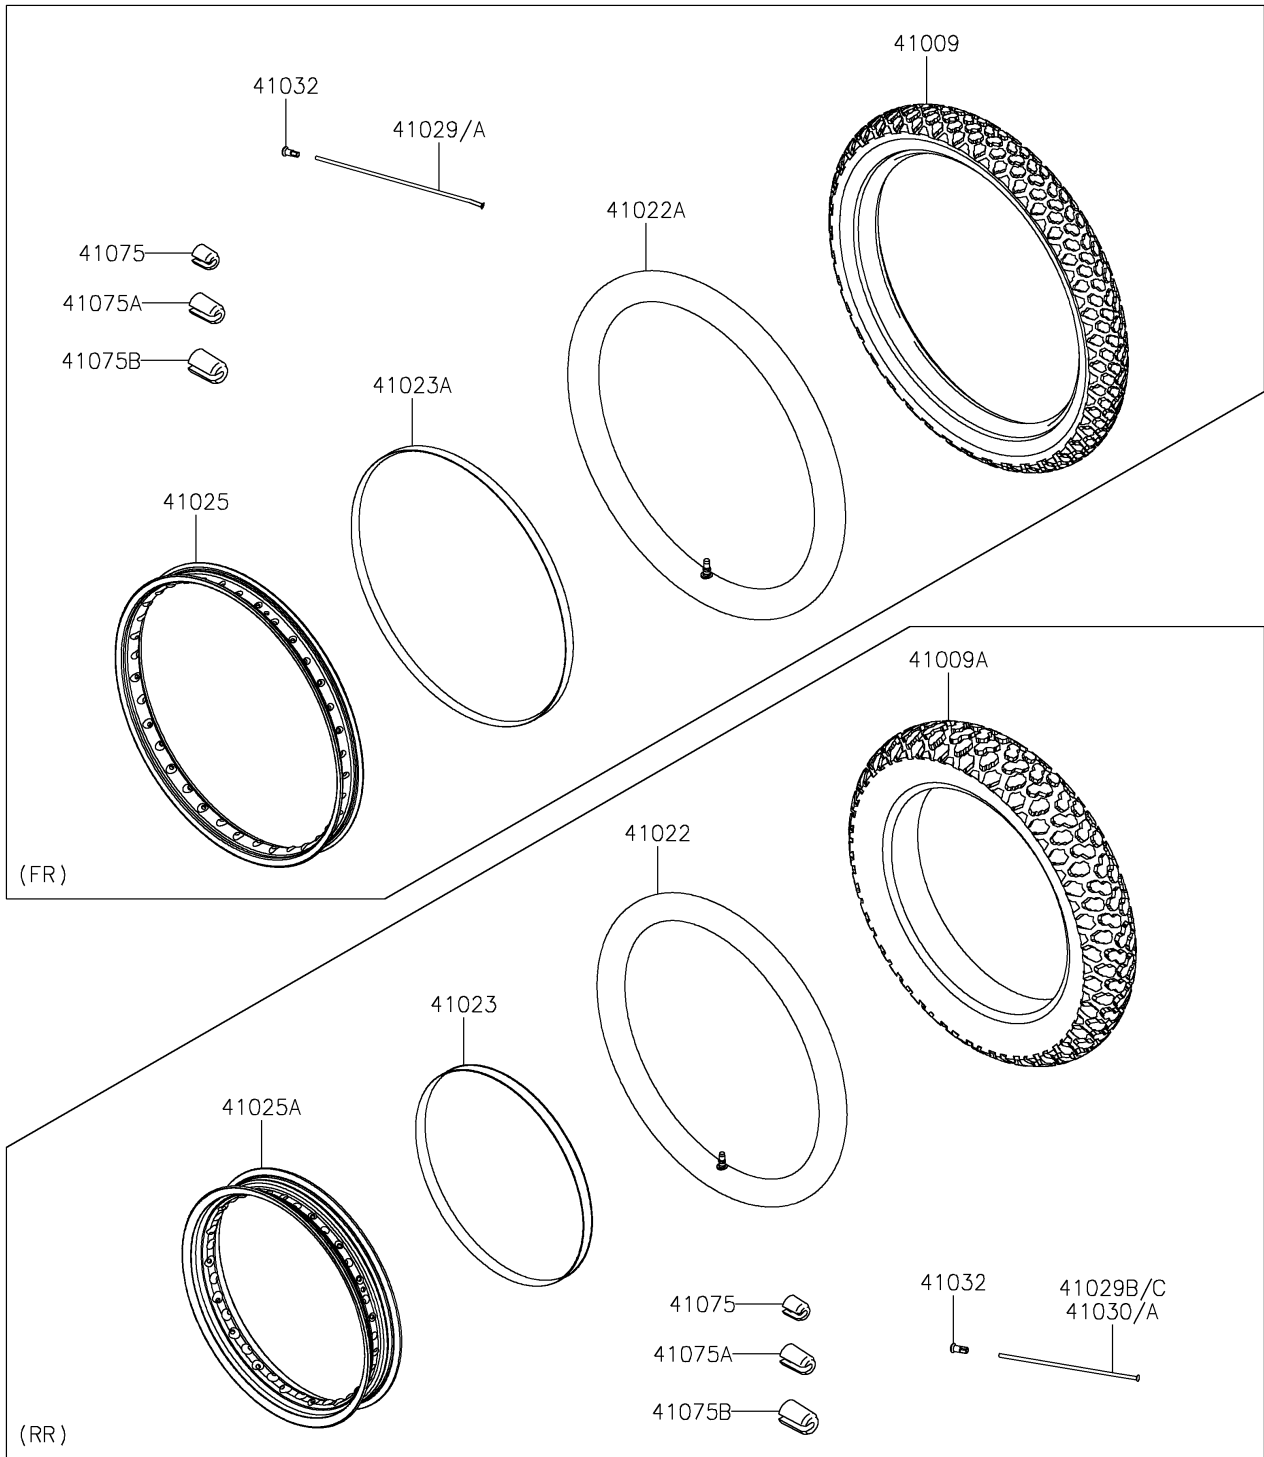

2025 KLR650 S ABS PARTS DIAGRAM

Wheels/Tires

F2210

2025 KLR650 S ABS PARTS LIST

Wheels/Tires

ITEM NAME	PART NUMBER	QUANTITY
TIRE,FR,90/90-21 54S,K750(D) (Ref # 41009)	41009-0001	1
TIRE,RR,130/80-17 65S,K750(D) (Ref # 41009A)	41009-0002	1
TUBE-TIRE,130/80-17(D) (Ref # 41022)	41022-0003	1
TUBE-TIRE,3.00-21(D),SNI (Ref # 41022A)	41022-0095	1
BAND-RIM,17XWM/MT2.15-2.50(D) (Ref # 41023)	41023-0001	1
BAND-RIM,21XWM1.60-1.85(D) (Ref # 41023A)	41023-1144	1
RIM,FR,1.60X21,BLACK (Ref # 41025)	41025-0033-WC	1
RIM,RR,2.50X17 (Ref # 41025A)	41025-0419	1
SPOKE-INNER,FR,LH,4X236 (Ref # 41029)	41029-0065	18
SPOKE-INNER,FR,RH,4X239 (Ref # 41029A)	41029-0066	18
SPOKE-INNER,RR,LH,4X157 (Ref # 41029B)	41029-0117	9
SPOKE-INNER,RR,RH,4X181 (Ref # 41029C)	41029-0118	9
SPOKE-OUTER,RR,LH,4X157 (Ref # 41030)	41030-0033	9
SPOKE-OUTER,RR,RH,4X178.5 (Ref # 41030A)	41030-0034	9
NIPPLE-SPOKE (Ref # 41032)	41032-0013	72
BALANCER-WHEEL,10G (Ref # 41075)	41075-0011	AR
BALANCER-WHEEL,20G (Ref # 41075A)	41075-0012	AR
BALANCER-WHEEL,30G (Ref # 41075B)	41075-0013	AR