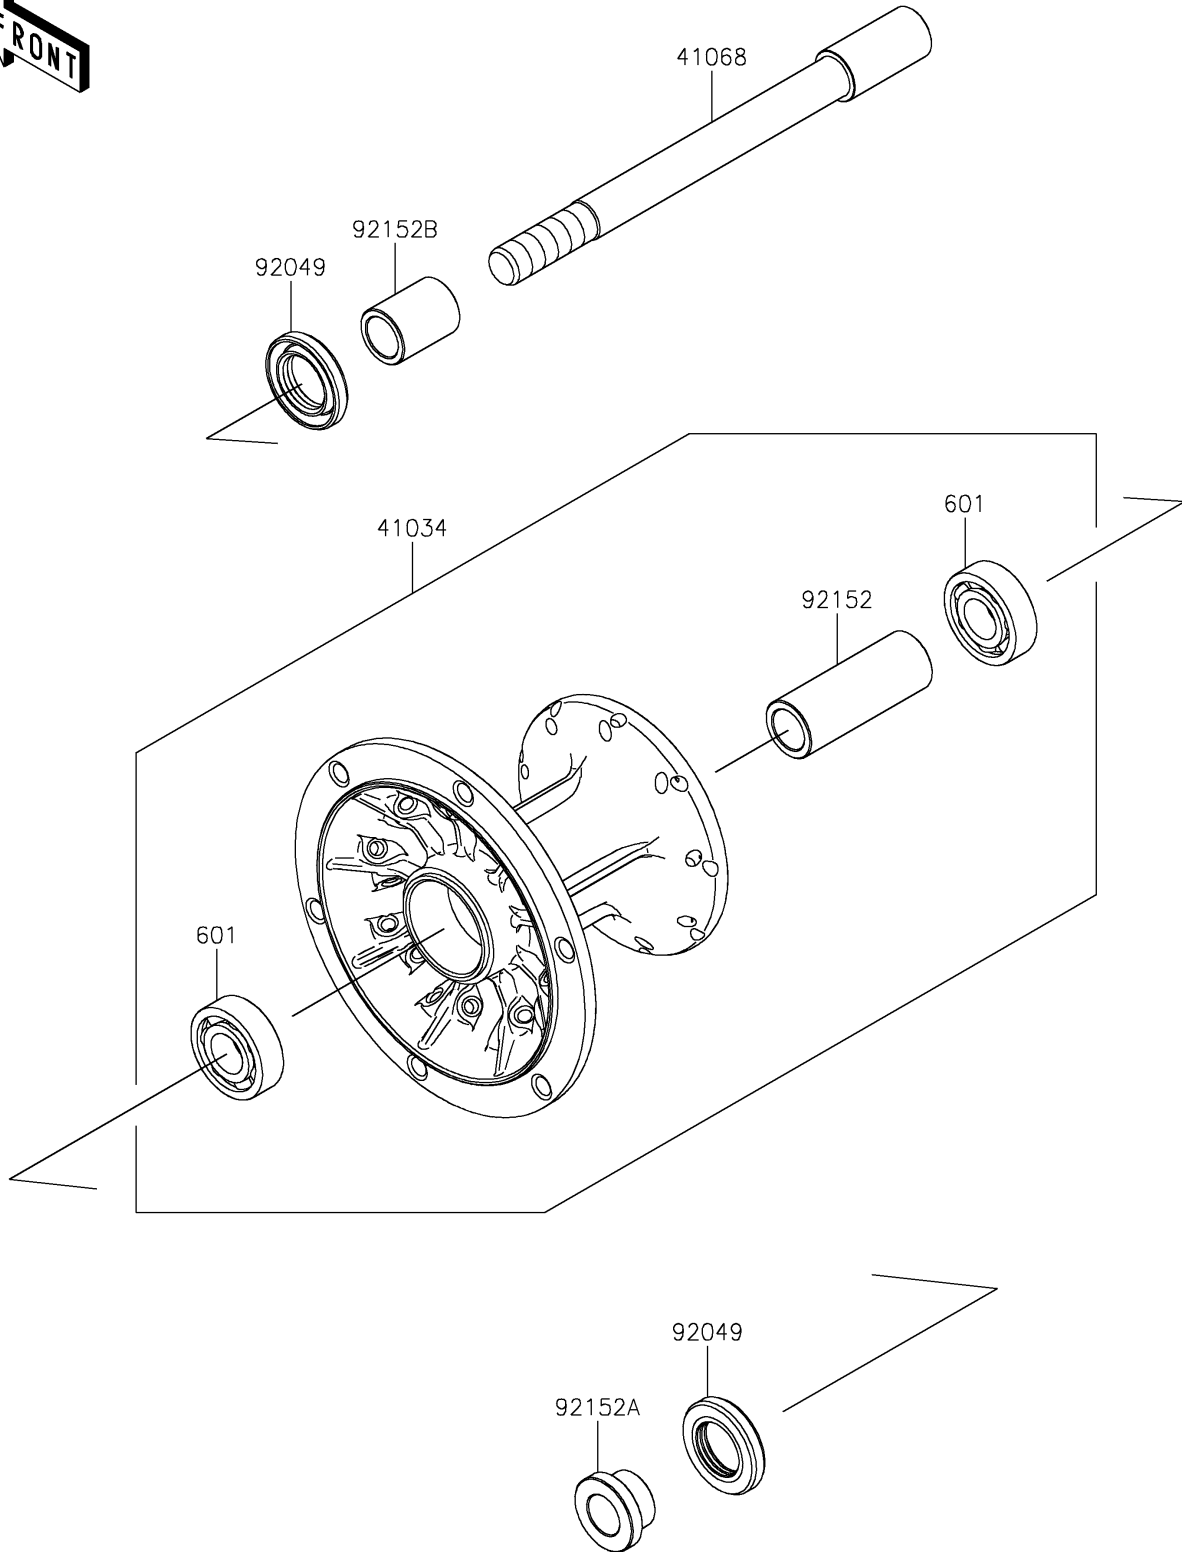

2023 KLR® 650 S PARTS DIAGRAM

Front Hub

F2230

2023 KLR® 650 S PARTS LIST

Front Hub

ITEM NAME	PART NUMBER	QUANTITY
DRUM-ASSY,FR (Ref # 41034)	41034-0608	1
AXLE,FR (Ref # 41068)	41068-0658	1
SEAL-OIL,23X40X7 (Ref # 92049)	92049-0801	2
COLLAR,17.2X25X67.5 (Ref # 92152)	92152-2732	1
COLLAR,LH (Ref # 92152A)	92152-2733	1
COLLAR,RH (Ref # 92152B)	92152-2734	1
BEARING-BALL,#6203UG (Ref # 601)	601B6203UG	2