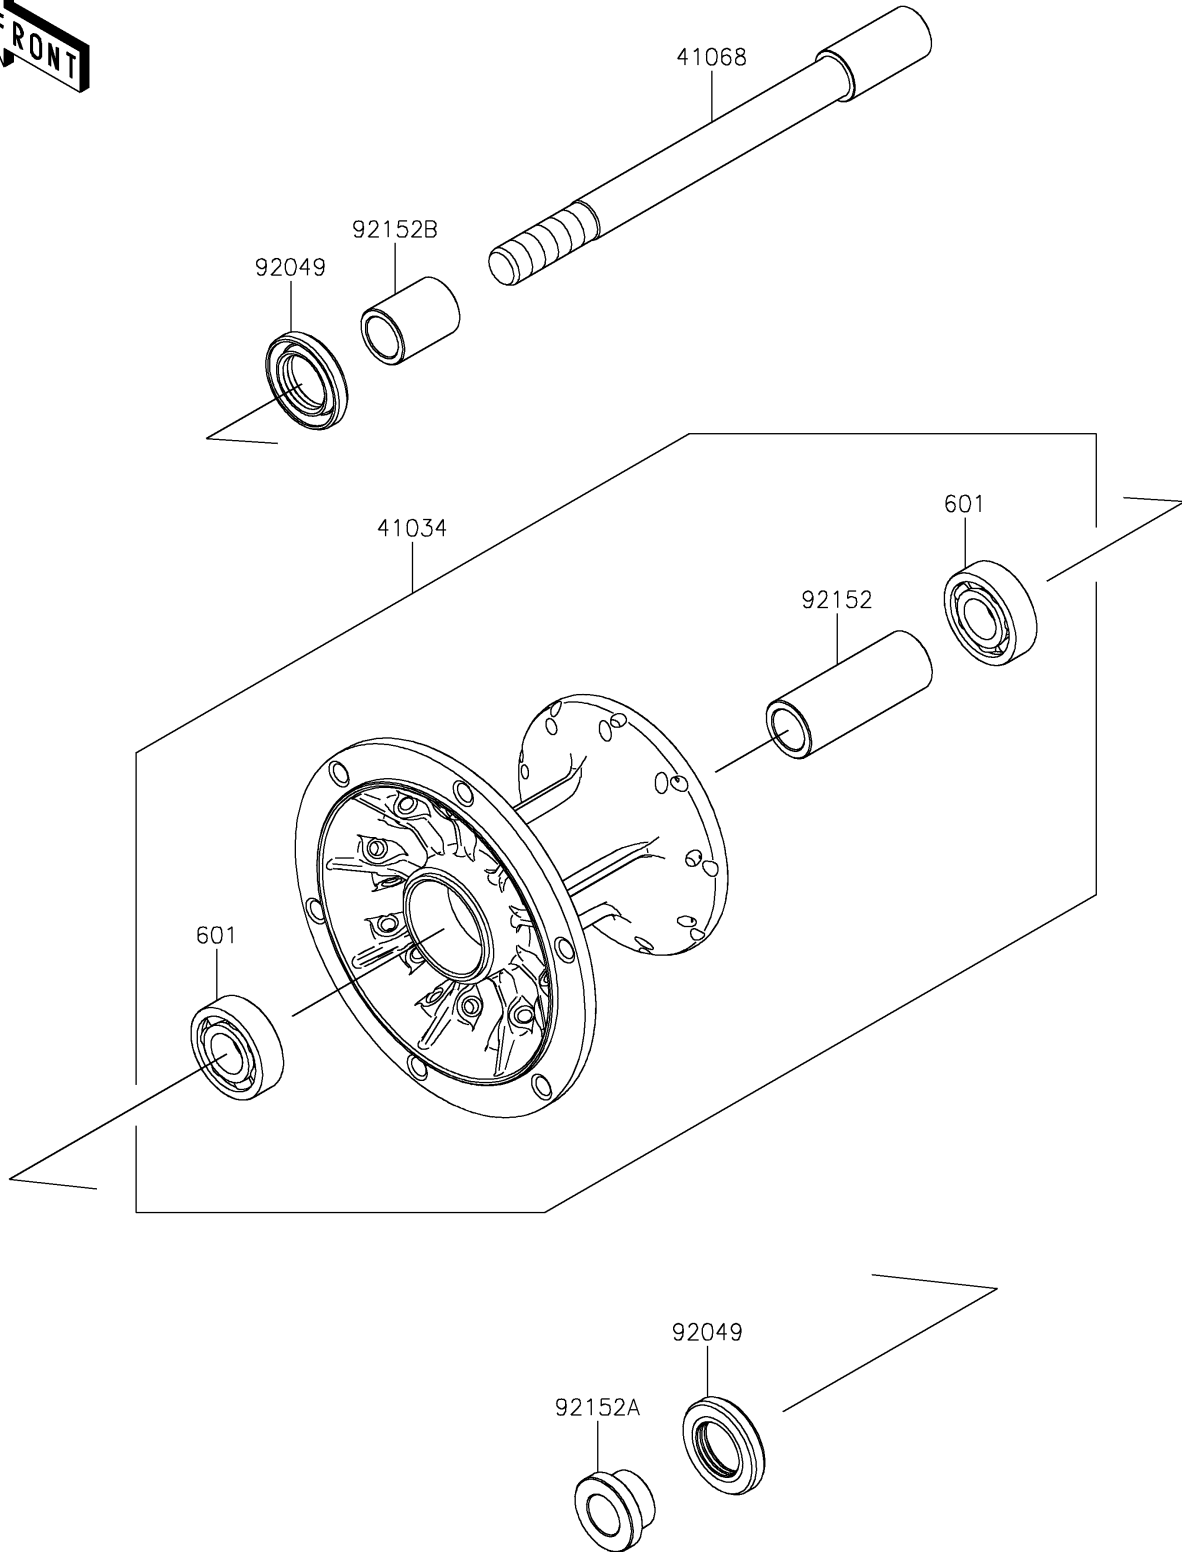

2025 KLR650 S ABS PARTS DIAGRAM

Front Hub

F2230

2025 KLR650 S ABS PARTS LIST

Front Hub

ITEM NAME	PART NUMBER	QUANTITY
DRUM-ASSY,FR (Ref # 41034)	41034-0608	1
AXLE,FR (Ref # 41068)	41068-0658	1
SEAL-OIL,23X40X7 (Ref # 92049)	92049-0801	2
COLLAR,17.2X25X67.5 (Ref # 92152)	92152-2732	1
COLLAR,LH (Ref # 92152A)	92152-2733	1
COLLAR,RH (Ref # 92152B)	92152-2734	1
BEARING-BALL,#6203UG (Ref # 601)	601B6203UG	2