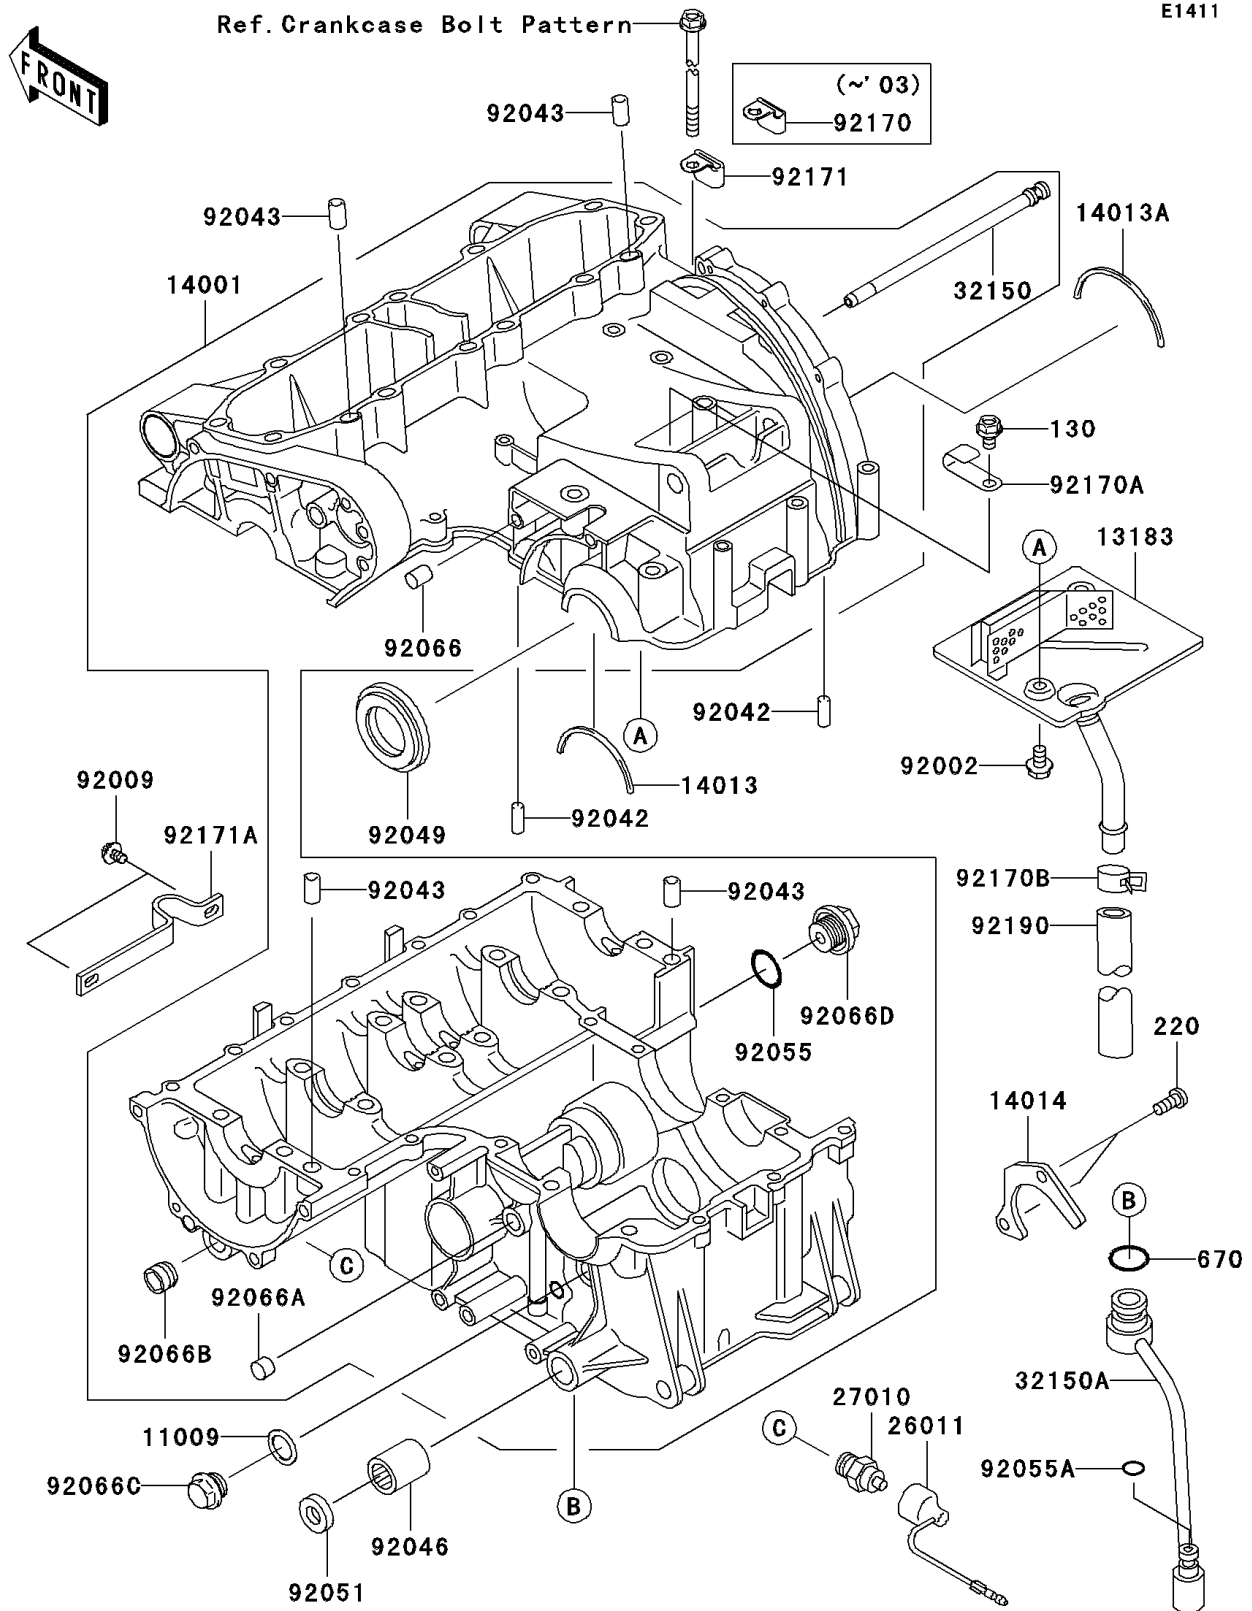

2005 ZZR600 (Canada Only) PARTS DIAGRAM

Crankcase

2005 ZZR600 (Canada Only) PARTS LIST

Crankcase

ITEM NAME	PART NUMBER	QUANTITY
BOLT-FLANGED (Ref # 130)	130Z0610	1
SCREW-PAN-CROS,6X14 (Ref # 220)	220B0614	2
O RING,14MM (Ref # 670)	670B2014	1
GASKET,14.3X20X1 (Ref # 11009)	11009-1238	1
PLATE,BREATHER (Ref # 13183)	13183-1531	1
SET-CRANKCASE (Ref # 14001)	14001-5379	1
RING-POSITION (Ref # 14013)	14013-004	1
RING-POSITION,T=1.98 (Ref # 14013A)	14013-1004	1
PLATE-POSITION (Ref # 14014)	14014-1102	1
WIRE-LEAD (Ref # 26011)	26011-1371	1
SWITCH,OIL PRESSURE (Ref # 27010)	27010-1313	1
PIPE,OIL (Ref # 32150)	32150-1619	1
PIPE,OIL (Ref # 32150A)	32150-1620	1
BOLT,6X10 (Ref # 92002)	92002-1449	2
SCREW,TAPPING,5X8 (Ref # 92009)	92009-1603	2
PIN,DOWEL,6X16 (Ref # 92042)	92042-016	2
PIN,8.2X10X14 (Ref # 92043)	92043-1264	4
BEARING-NEEDLE,HK1312 (Ref # 92046)	92046-1148	1
SEAL-OIL,TC32528 (Ref # 92049)	92049-1307	1
SEAL-OIL,TB13225.5 (Ref # 92051)	92051-005	1
RING-O (Ref # 92055)	92055-1146	1
RING-O,5.5X1.5 (Ref # 92055A)	92055-1343	1
PLUG,OIL LINE,7.2X8 (Ref # 92066)	92066-1012	1
PLUG (Ref # 92066A)	92066-1110	1
PLUG,PT3/8X12 (Ref # 92066B)	92066-1252	1
PLUG,14X8 (Ref # 92066C)	92066-1273	1
PLUG,MAIN GALLERY,18X9 (Ref # 92066D)	92066-1394	1
CLAMP,WIRING HARNESS (Ref # 92170A)	92170-1524	1
CLAMP (Ref # 92170B)	92170-2043	1

2005 ZZR600 (Canada Only) PARTS LIST

Crankcase

ITEM NAME	PART NUMBER	QUANTITY
CLAMP (Ref # 92171)	92171-0350	1
CLAMP (Ref # 92171A)	92171-1287	1
TUBE,L=127 (Ref # 92190)	92190-1107	1