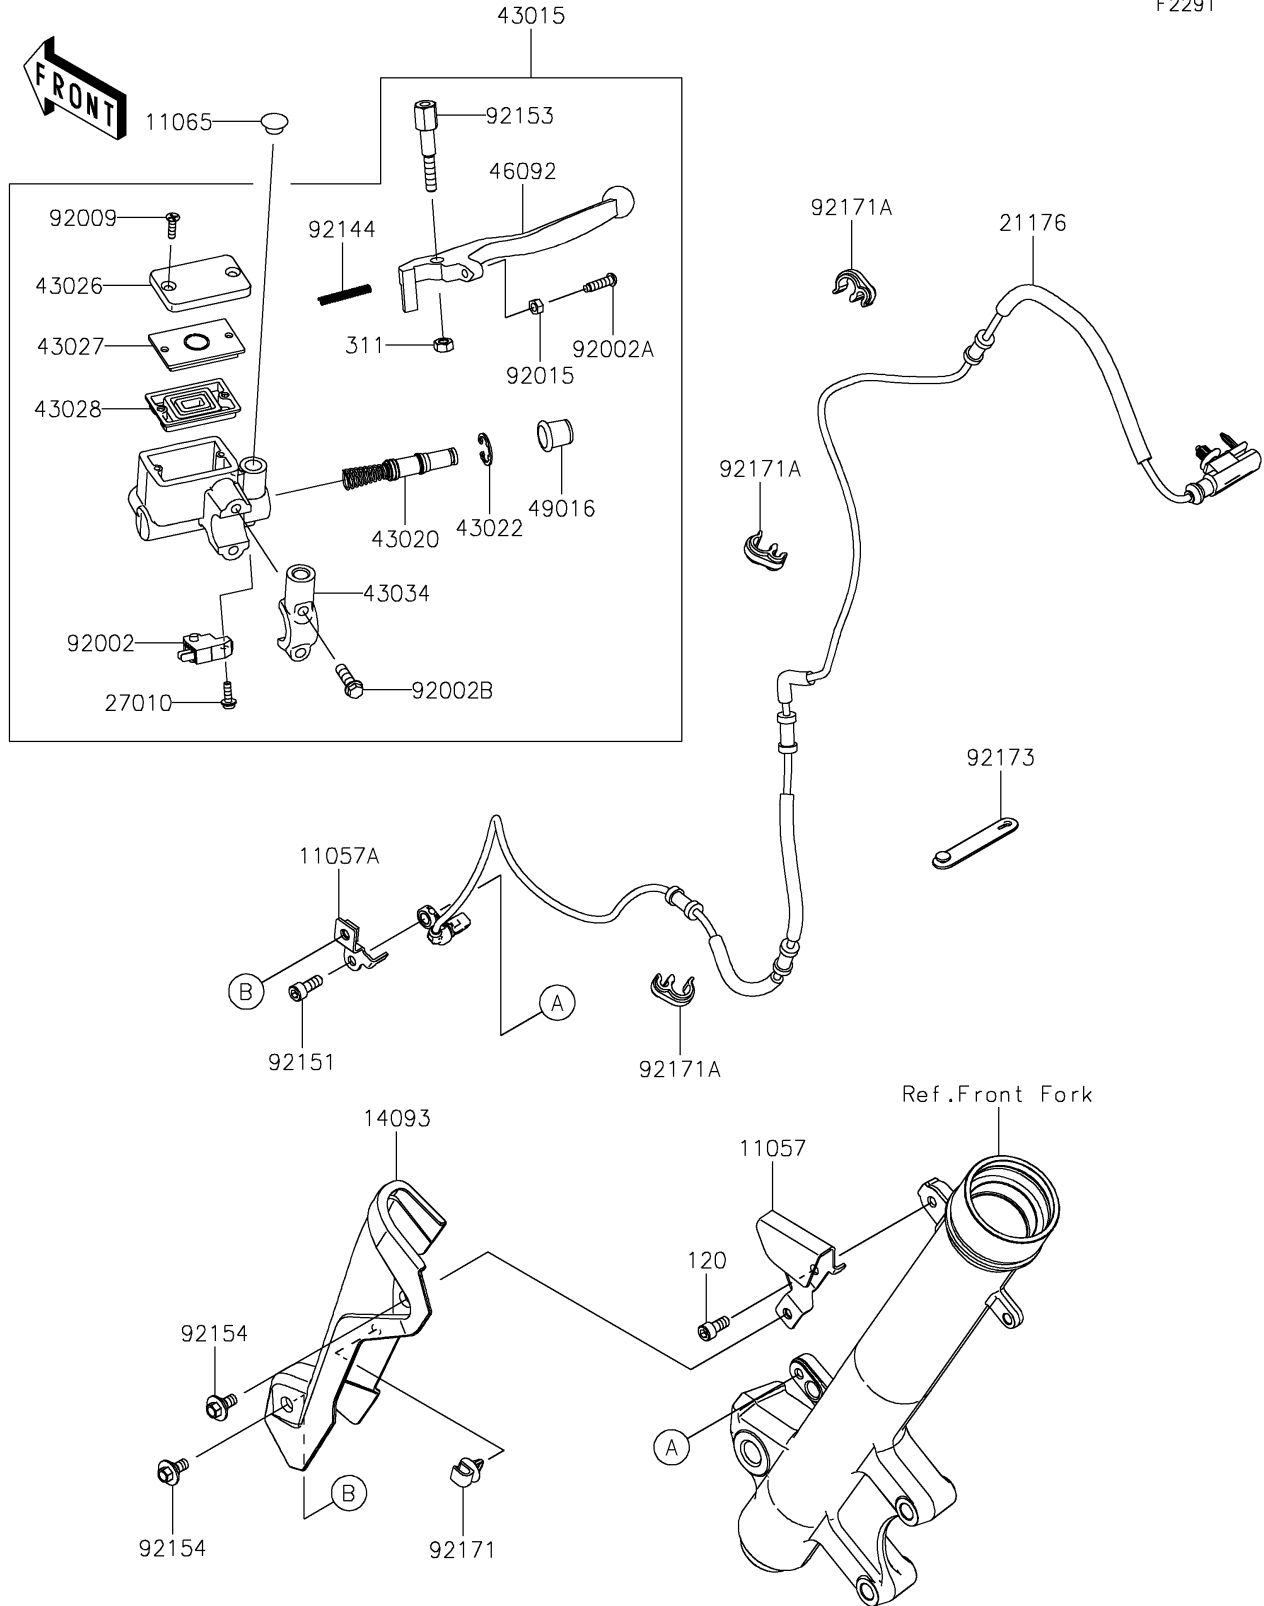

2024 KLR650 S ABS PARTS DIAGRAM

Front Master Cylinder

F2291

2024 KLR650 S ABS PARTS LIST

Front Master Cylinder

ITEM NAME	PART NUMBER	QUANTITY
BRACKET,ABS SENSOR COVER (Ref # 11057)	11057-4375	1
BRACKET,SPEED SENSOR (Ref # 11057A)	11057-4376	1
CAP,DUMMY (Ref # 11065)	11065-0921	1
COVER,ABS SENSOR (Ref # 14093)	14093-0863	1
SENSOR,SPEED,FR (Ref # 21176)	21176-0994	1
SWITCH,BRAKE (Ref # 27010)	27010-0762	1
CYLINDER-ASSY-MASTER,FR (Ref # 43015)	43015-0788	1
PISTON-COMP-BRAKE (Ref # 43020)	43020-1104	1
STOPPER-BRAKE,PISTON (Ref # 43022)	43022-1010	1
CAP-BRAKE (Ref # 43026)	43026-1082	1
PLATE-DIAPHRAGM (Ref # 43027)	43027-1057	1
DIAPHRAGM (Ref # 43028)	43028-1061	1
HOLDER-BRAKE (Ref # 43034)	43034-0145	1
LEVER-GRIP,FRONT BRAKE (Ref # 46092)	46092-1175	1
COVER-SEAL,MASTER CYLINDER (Ref # 49016)	49016-1044	1
BOLT,SCREW,4X12 (Ref # 92002)	92002-1323	1
BOLT,ADJUST (Ref # 92002A)	92002-1893	1
BOLT (Ref # 92002B)	92002-1894	2
SCREW,4MM (Ref # 92009)	92009-1458	2
NUT,ADJUST (Ref # 92015)	92015-1642	1
SPRING,RETURN (Ref # 92144)	92144-1103	1
BOLT (Ref # 92151)	92151-1166	1
BOLT,LEVER SET (Ref # 92153)	92153-0790	1
BOLT,FLANGED,6X9 (Ref # 92154)	92154-0546	2
CLAMP (Ref # 92171)	92171-0640	1
CLAMP,BRAKE HOSE (Ref # 92171A)	92171-1819	3
CLAMP (Ref # 92173)	92173-2199	1
BOLT-SOCKET,6X14 (Ref # 120)	120CA0614	1
NUT-HEX,6MM (Ref # 311)	311BB0600	1