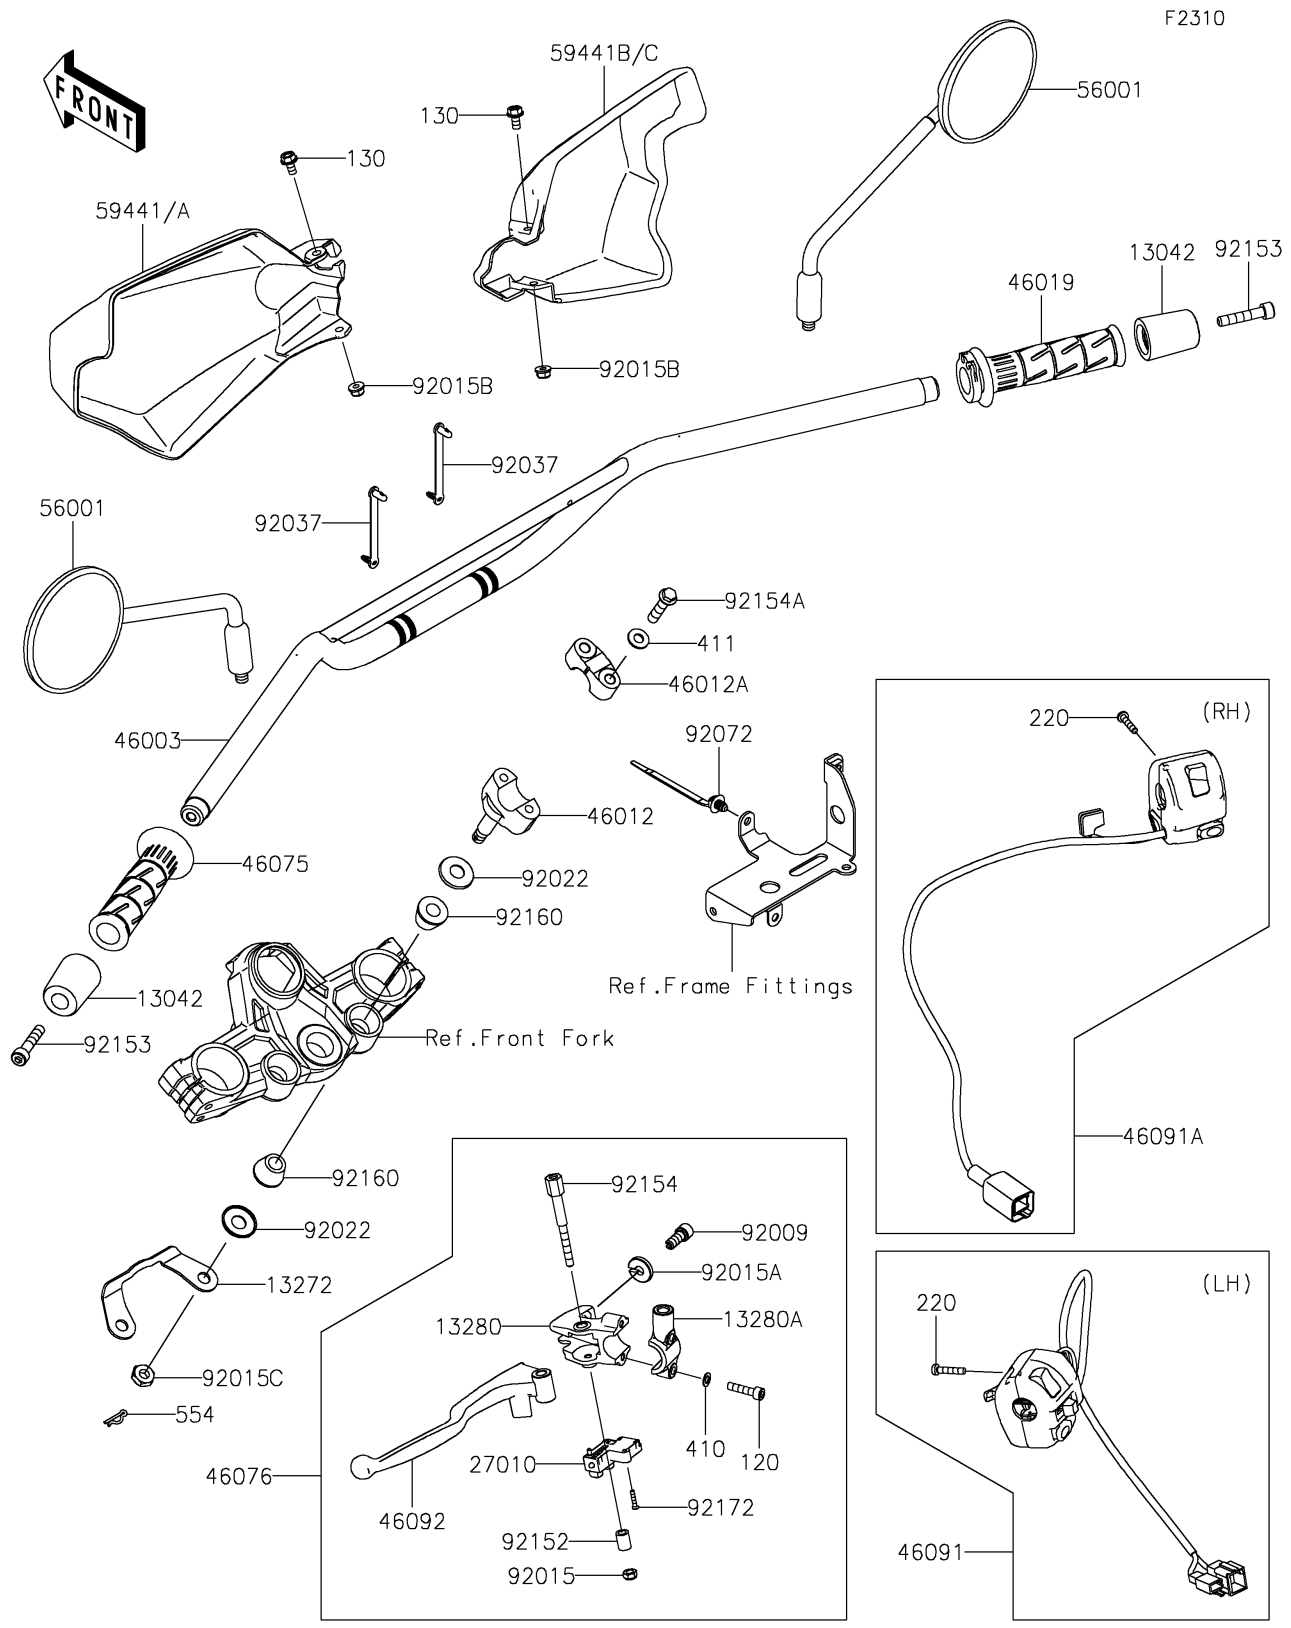

2025 KLR650 S ABS PARTS DIAGRAM

Handlebar

2025 KLR650 S ABS PARTS LIST

Handlebar

ITEM NAME	PART NUMBER	QUANTITY
WEIGHT,HANDLE (Ref # 13042)	13042-5007	2
PLATE,STABILIZER (Ref # 13272)	13272-3799	1
HOLDER,LEVER (Ref # 13280)	13280-0929	1
HOLDER,MIRROR (Ref # 13280A)	13280-0930	1
SWITCH,CLUTCH (Ref # 27010)	27010-0729	1
HANDLE (Ref # 46003)	46003-0793	1
HOLDER-HANDLE,LWR,F.S.BLACK (Ref # 46012)	46012-0075-18R	2
HOLDER-HANDLE,UPP,F.S.BLACK (Ref # 46012A)	46012-0380-18R	2
GRIP-ASSY,THROTTLE (Ref # 46019)	46019-0060	1
GRIP,HANDLE,LH (Ref # 46075)	46075-0564	1
LEVER-ASSY-GRIP (Ref # 46076)	46076-0183	1
HOUSING-ASSY-CONTROL,LH (Ref # 46091)	46091-0552	1
HOUSING-ASSY-CONTROL,RH (Ref # 46091A)	46091-0553	1
LEVER-GRIP,CLUTCH (Ref # 46092)	46092-0583	1
MIRROR-ASSY (Ref # 56001)	56001-0444	2
COVER-HANDLE,LH,EBONY (Ref # 59441A)	59441-0304-6C	1
COVER-HANDLE,RH,EBONY (Ref # 59441C)	59441-0307-6C	1
SCREW,CABLE ADJUST,8MM,BLACK (Ref # 92009)	92009-1134	1
NUT,LOCK,6MM,BLACK (Ref # 92015)	92015-1191	1
NUT,CABLE ADJUST LOCK,8MM,BLK (Ref # 92015A)	92015-1197	1
NUT,LOCK,FLANGED,6MM (Ref # 92015B)	92015-1603	2
NUT,LOCK,10MM (Ref # 92015C)	92015-1962	2
WASHER (Ref # 92022)	92022-1737	4
CLAMP,SPEED,L=58 (Ref # 92037)	92037-1163	2
BAND,OS170-FT7(BLACK) (Ref # 92072)	92072-1414	1
COLLAR,6.5X10.5X14 (Ref # 92152)	92152-2848	1
BOLT,SOCKET,8X40 (Ref # 92153)	92153-1901	2
BOLT (Ref # 92154)	92154-2359	1
BOLT,FLANGED,8X35 (Ref # 92154A)	92154-3964	4

2025 KLR650 S ABS PARTS LIST

Handlebar

ITEM NAME	PART NUMBER	QUANTITY
DAMPER,HANDLE HOLDER (Ref # 92160)	92160-1544	4
SCREW,3X16 (Ref # 92172)	92172-0183	2
BOLT-SOCKET,6X25 (Ref # 120)	120CB0625	2
BOLT-FLANGED,6X12 (Ref # 130)	130BB0612	2
SCREW-PAN-CROS,5X25 (Ref # 220)	220AB0525	4
WASHER-PLAIN-SMALL,6MM (Ref # 410)	410AB0600	2
WASHER-PLAIN,8.5X18X1.6 (Ref # 411)	411AB0800	4
PIN-SNAP (Ref # 554)	554DA0800	2