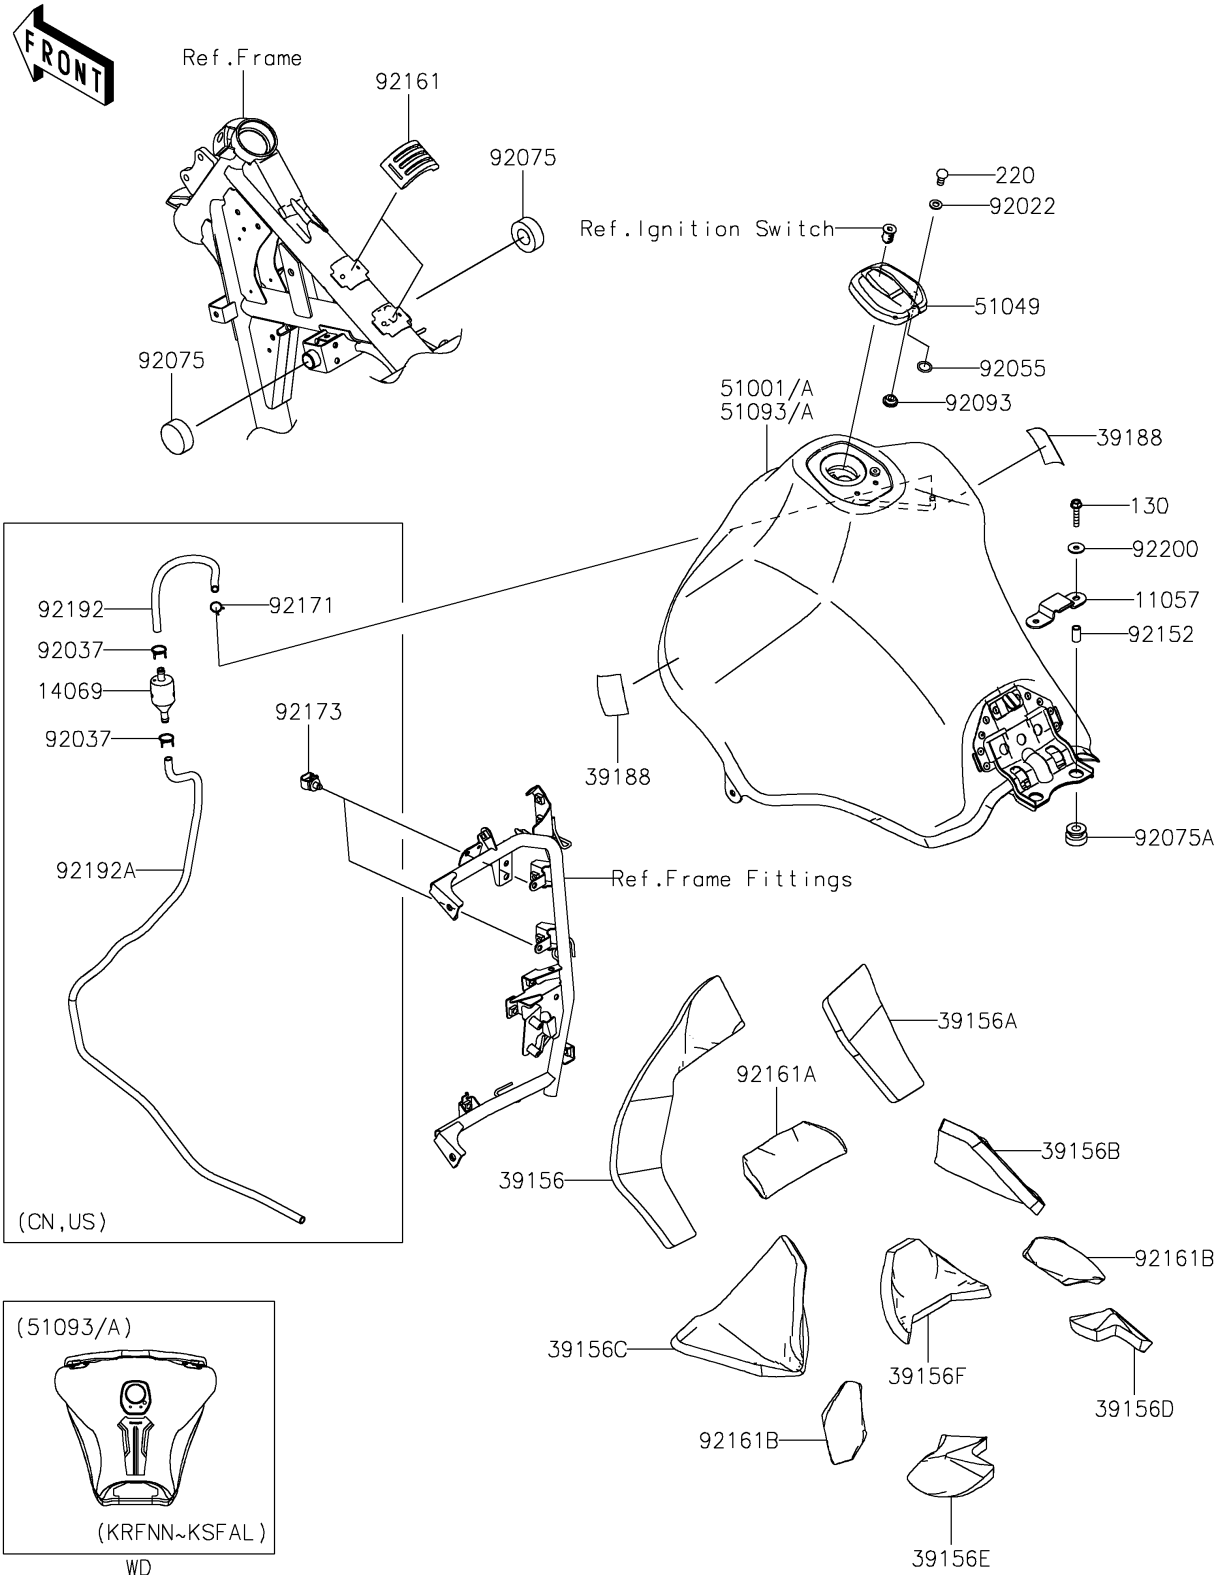

2024 KLR® 650 S ABS PARTS DIAGRAM

Fuel Tank

F2410

2024 KLR® 650 S ABS PARTS LIST

Fuel Tank

ITEM NAME	PART NUMBER	QUANTITY
BRACKET,SEAT (Ref # 11057)	11057-4274	1
BREATHER,FUEL TANK (Ref # 14069)	14069-1004	1
PAD,FR,LH (Ref # 39156)	39156-2664	1
PAD,FR,RH (Ref # 39156A)	39156-2665	1
PAD,MID,RH (Ref # 39156B)	39156-2701	1
PAD,MID,LH (Ref # 39156C)	39156-2702	1
PAD,RR,RH (Ref # 39156D)	39156-2703	1
PAD,RR,LH (Ref # 39156E)	39156-2704	1
PAD,CNT (Ref # 39156F)	39156-2705	1
TAPE,40X50 (Ref # 39188)	39188-0049	2
TANK-COMP-FUEL,P.S.GRAY (Ref # 51001)	51001-0903-36S	1
TANK-COMP-FUEL,C.L.GREEN (Ref # 51001A)	51001-0903-51P	1
CAP-TANK,FUEL (Ref # 51049)	51049-0760	1
TANK-COMP-FUEL,M.C.GRAY (Ref # 51093)	51093-5173-51A	1
WASHER,5.1X10X1.0 (Ref # 92022)	92022-1977	2
CLAMP,TUBE (Ref # 92037)	92037-147	2
RING-O (Ref # 92055)	92055-1023	2
DAMPER,FUEL TANK (Ref # 92075)	92075-101	2
DAMPER (Ref # 92075A)	92075-1660	2
SEAL,FUEL TANK CAP (Ref # 92093)	92093-1030	1
COLLAR,6.8X10X18 (Ref # 92152)	92152-2726	2
DAMPER (Ref # 92161)	92161-2372	2
DAMPER,CNT (Ref # 92161A)	92161-2394	1
DAMPER,LH&RH (Ref # 92161B)	92161-2395	2
CLAMP,8X0.7 (Ref # 92171)	92171-1973	1
CLAMP,12MM DIA. (Ref # 92173)	92173-0736	2
TUBE,BREATHER,6X9X220 (Ref # 92192)	92192-2441	1
TUBE,BREATHER,6X9X900 (Ref # 92192A)	92192-2442	1
WASHER,6.5X20X1.6 (Ref # 92200)	92200-1962	2

2024 KLR® 650 S ABS PARTS LIST

Fuel Tank

ITEM NAME	PART NUMBER	QUANTITY
BOLT-FLANGED,6X30 (Ref # 130)	130BB0630	2
SCREW-PAN-CROS,5X10 (Ref # 220)	220AA0510	2