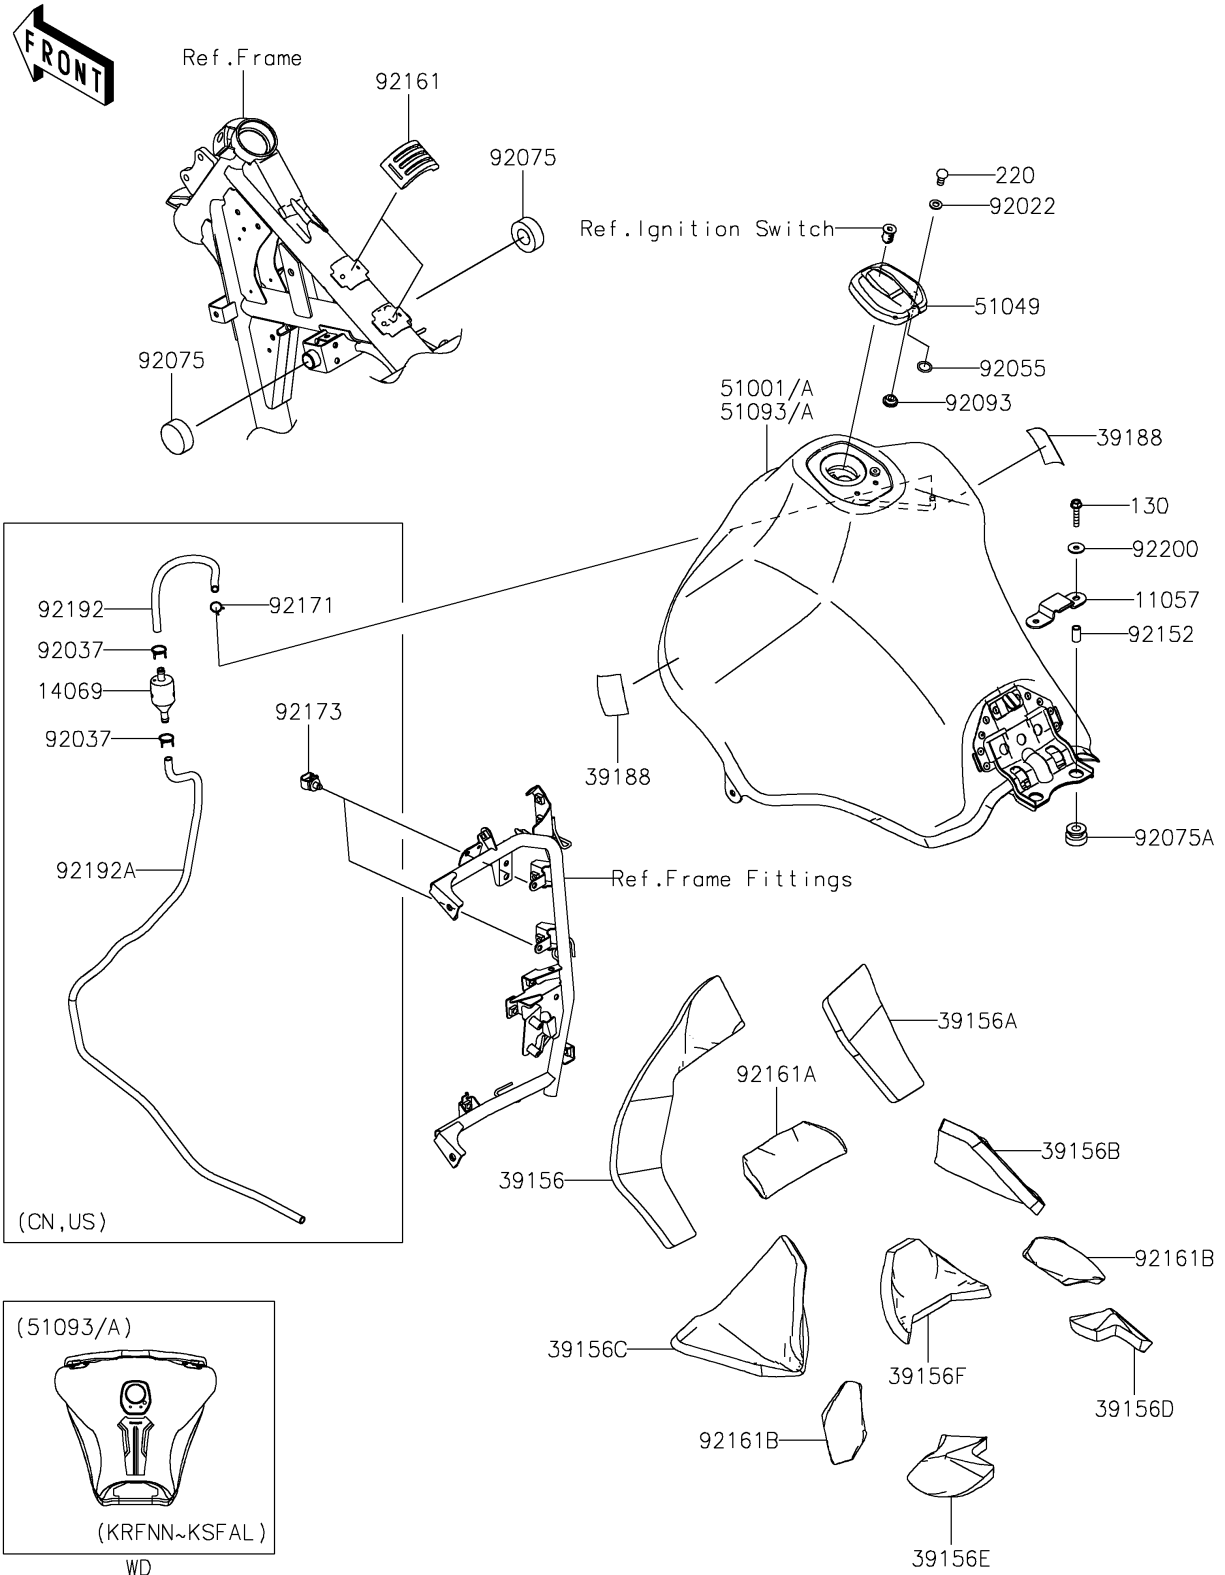

2024 KLR650 S ABS PARTS DIAGRAM

Fuel Tank

F2410

2024 KLR650 S ABS PARTS LIST

Fuel Tank

ITEM NAME	PART NUMBER	QUANTITY
BRACKET,SEAT (Ref # 11057)	11057-4274	1
BREATHER,FUEL TANK (Ref # 14069)	14069-1004	1
PAD,FR,LH (Ref # 39156)	39156-2664	1
PAD,FR,RH (Ref # 39156A)	39156-2665	1
PAD,MID,RH (Ref # 39156B)	39156-2701	1
PAD,MID,LH (Ref # 39156C)	39156-2702	1
PAD,RR,RH (Ref # 39156D)	39156-2703	1
PAD,RR,LH (Ref # 39156E)	39156-2704	1
PAD,CNT (Ref # 39156F)	39156-2705	1
TAPE,40X50 (Ref # 39188)	39188-0049	2
TANK-COMP-FUEL,P.S.GRAY (Ref # 51001)	51001-0903-36S	1
TANK-COMP-FUEL,C.L.GREEN (Ref # 51001A)	51001-0903-51P	1
CAP-TANK,FUEL (Ref # 51049)	51049-0760	1
TANK-COMP-FUEL,M.C.GRAY (Ref # 51093)	51093-5173-51A	1
WASHER,5.1X10X1.0 (Ref # 92022)	92022-1977	2
CLAMP,TUBE (Ref # 92037)	92037-147	2
RING-O (Ref # 92055)	92055-1023	2
DAMPER,FUEL TANK (Ref # 92075)	92075-101	2
DAMPER (Ref # 92075A)	92075-1660	2
SEAL,FUEL TANK CAP (Ref # 92093)	92093-1030	1
COLLAR,6.8X10X18 (Ref # 92152)	92152-2726	2
DAMPER (Ref # 92161)	92161-2372	2
DAMPER,CNT (Ref # 92161A)	92161-2394	1
DAMPER,LH&RH (Ref # 92161B)	92161-2395	2
CLAMP,8X0.7 (Ref # 92171)	92171-1973	1
CLAMP,12MM DIA. (Ref # 92173)	92173-0736	2
TUBE,BREATHER,6X9X220 (Ref # 92192)	92192-2441	1
TUBE,BREATHER,6X9X900 (Ref # 92192A)	92192-2442	1
WASHER,6.5X20X1.6 (Ref # 92200)	92200-1962	2

2024 KLR650 S ABS PARTS LIST

Fuel Tank

ITEM NAME	PART NUMBER	QUANTITY
BOLT-FLANGED,6X30 (Ref # 130)	130BB0630	2
SCREW-PAN-CROS,5X10 (Ref # 220)	220AA0510	2