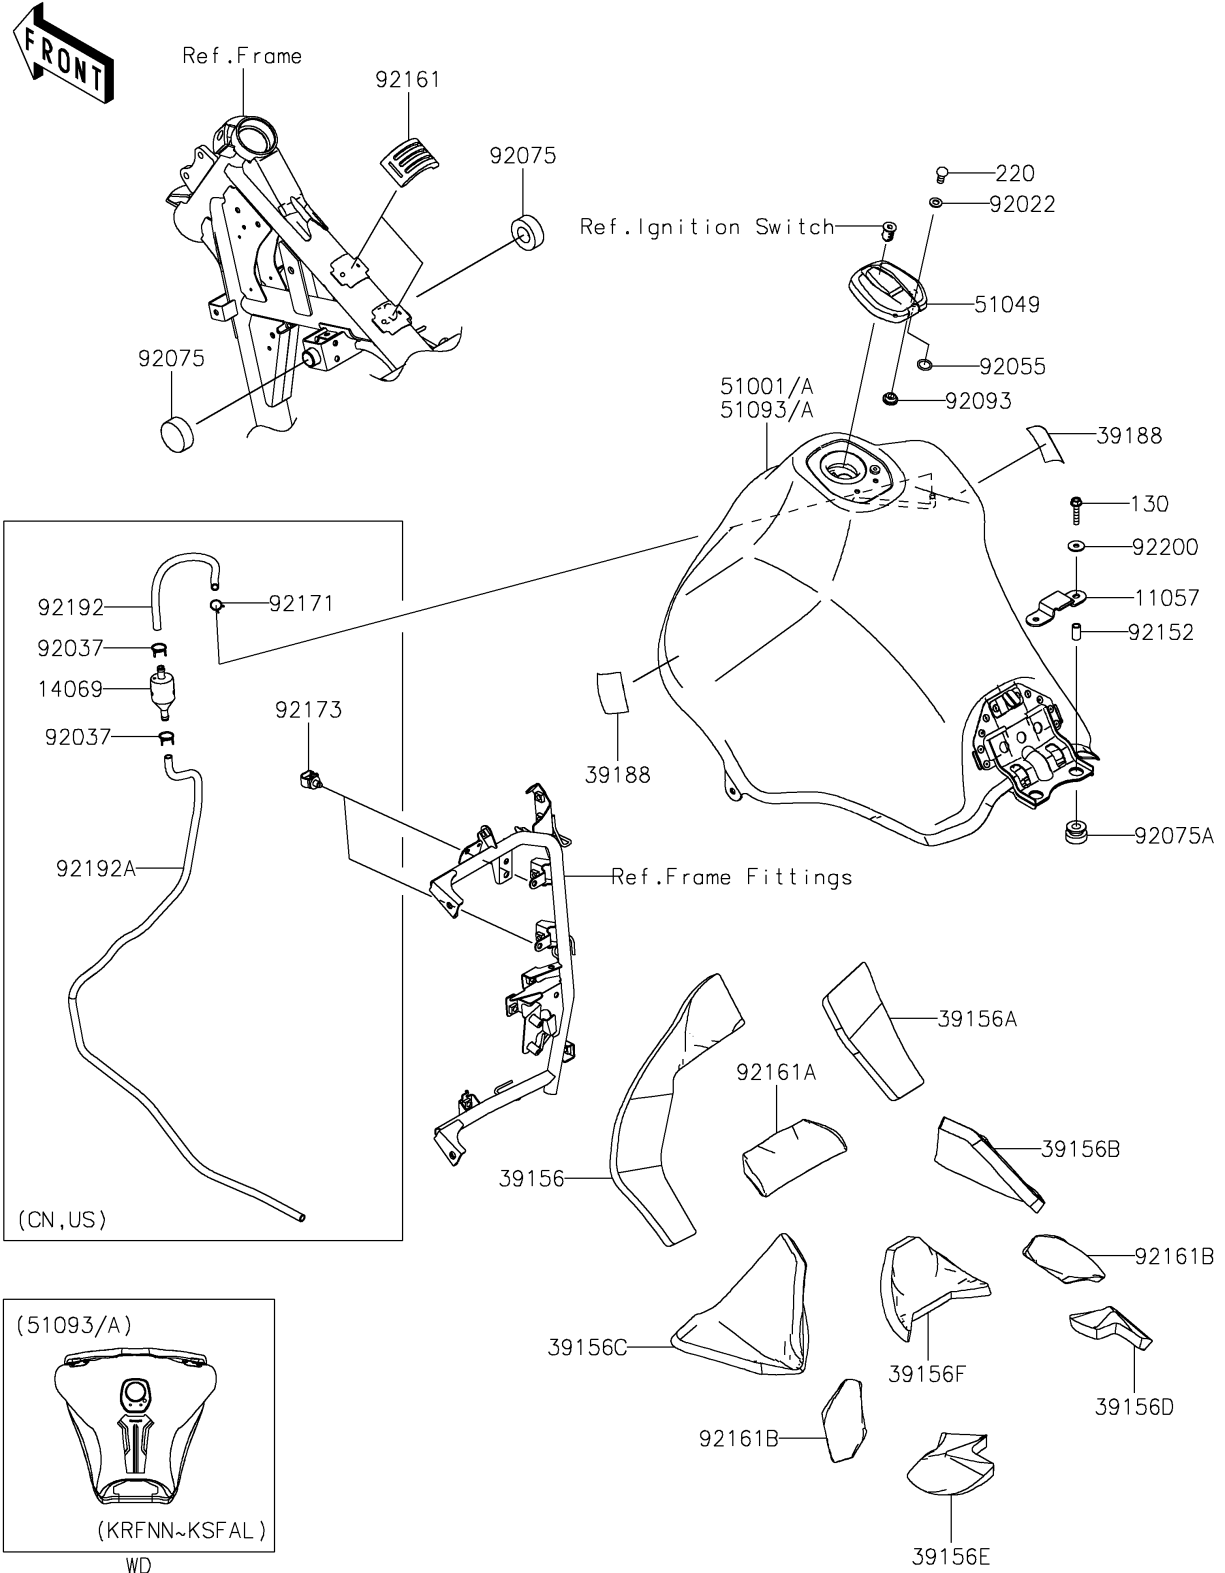

2025 KLR650 S ABS PARTS DIAGRAM

Fuel Tank

F2410

2025 KLR650 S ABS PARTS LIST

Fuel Tank

ITEM NAME	PART NUMBER	QUANTITY
BRACKET,SEAT (Ref # 11057)	11057-4274	1
PAD,FR,LH (Ref # 39156)	39156-2664	1
PAD,FR,RH (Ref # 39156A)	39156-2665	1
PAD,MID,RH (Ref # 39156B)	39156-2701	1
PAD,MID,LH (Ref # 39156C)	39156-2702	1
PAD,RR,RH (Ref # 39156D)	39156-2703	1
PAD,RR,LH (Ref # 39156E)	39156-2704	1
PAD,CNT (Ref # 39156F)	39156-2705	1
TAPE,40X50 (Ref # 39188)	39188-0049	2
CAP-TANK,FUEL (Ref # 51049)	51049-0760	1
TANK-COMP-FUEL,M.C.GRAY (Ref # 51093)	51093-5173-51A	1
WASHER,5.1X10X1.0 (Ref # 92022)	92022-1977	2
RING-O (Ref # 92055)	92055-1023	2
DAMPER,FUEL TANK (Ref # 92075)	92075-101	2
DAMPER (Ref # 92075A)	92075-1660	2
SEAL,FUEL TANK CAP (Ref # 92093)	92093-1030	1
COLLAR,6.8X10X18 (Ref # 92152)	92152-2726	2
DAMPER (Ref # 92161)	92161-2372	2
DAMPER,CNT (Ref # 92161A)	92161-2394	1
DAMPER,LH&RH (Ref # 92161B)	92161-2395	2
WASHER,6.5X20X1.6 (Ref # 92200)	92200-1962	2
BOLT-FLANGED,6X30 (Ref # 130)	130BB0630	2
SCREW-PAN-CROS,5X10 (Ref # 220)	220AA0510	2
BREATHER,FUEL TANK (Ref # 14069)	14069-1004	1
CLAMP,TUBE (Ref # 92037)	92037-147	2
CLAMP,8X0.7 (Ref # 92171)	92171-1973	1
CLAMP,12MM DIA. (Ref # 92173)	92173-0736	2
TUBE,BREATHER,6X9X220 (Ref # 92192)	92192-2441	1
TUBE,BREATHER,6X9X900 (Ref # 92192A)	92192-2442	1