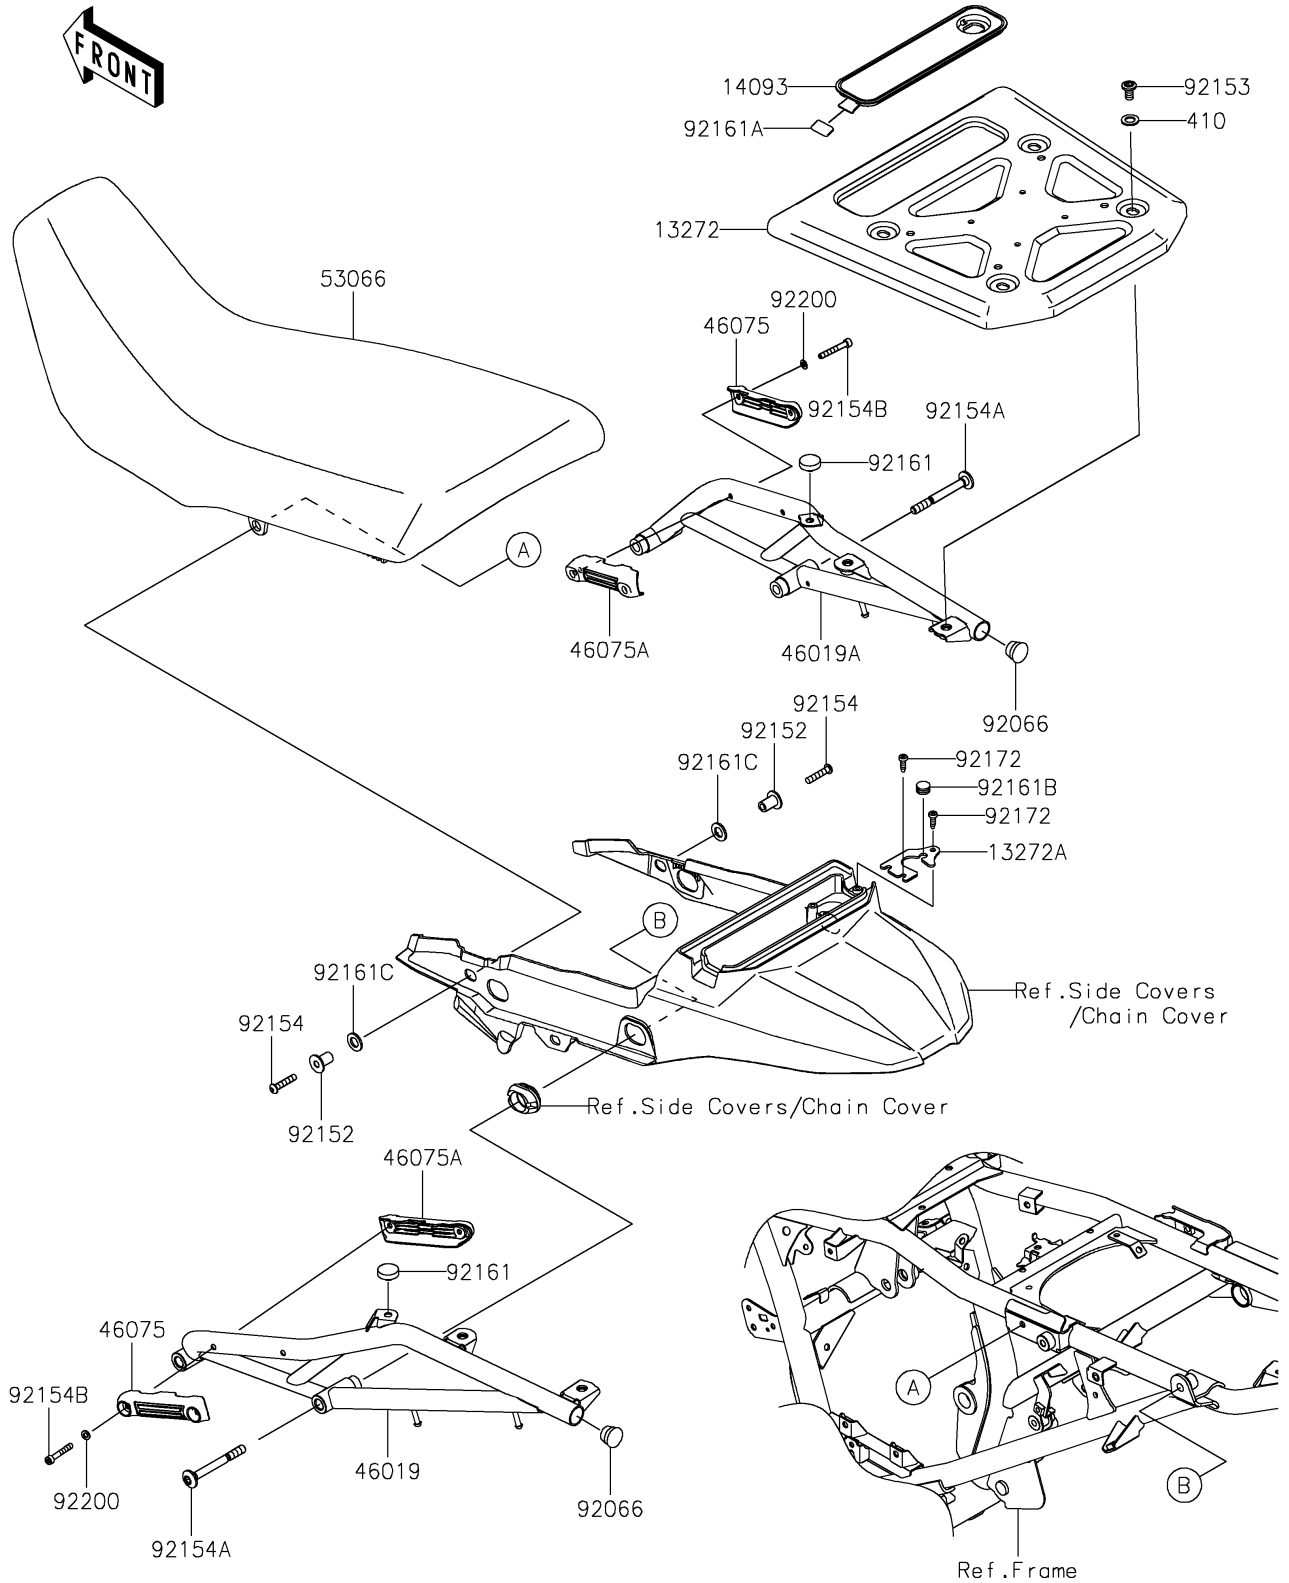

2025 KLR650 S ABS PARTS DIAGRAM

Seat

F2510

2025 KLR650 S ABS PARTS LIST

Seat

ITEM NAME	PART NUMBER	QUANTITY
PLATE,CARRIER (Ref # 13272)	13272-3763	1
PLATE (Ref # 13272A)	13272-3872	1
COVER,TOOL (Ref # 14093)	14093-1079	1
GRIP-ASSY,LH (Ref # 46019)	46019-0107	1
GRIP-ASSY,RH (Ref # 46019A)	46019-0108	1
GRIP,OUTSIDE (Ref # 46075)	46075-0659	2
GRIP,INSIDE (Ref # 46075A)	46075-0660	2
SEAT-ASSY,DUAL,BLACK+SIL (Ref # 53066)	53066-0847-64U	1
PLUG (Ref # 92066)	92066-1220	2
COLLAR (Ref # 92152)	92152-2823	2
BOLT,SOCKET,8X15 (Ref # 92153)	92153-1810	4
BOLT,SOCKET,6X30 (Ref # 92154)	92154-0206	2
BOLT,SOCKET,8X78 (Ref # 92154A)	92154-4346	4
BOLT,SOCKET,5X35 (Ref # 92154B)	92154-4350	4
DAMPER (Ref # 92161)	92161-0336	2
DAMPER,12X23 (Ref # 92161A)	92161-1367	1
DAMPER,8X14X8.9 (Ref # 92161B)	92161-1666	1
DAMPER (Ref # 92161C)	92161-2425	2
SCREW,TAPPING,5X16 (Ref # 92172)	92172-1425	3
WASHER,5.5X10X1.2 (Ref # 92200)	92200-2495	4
WASHER-PLAIN-SMALL,10MM (Ref # 410)	410AA1000	4